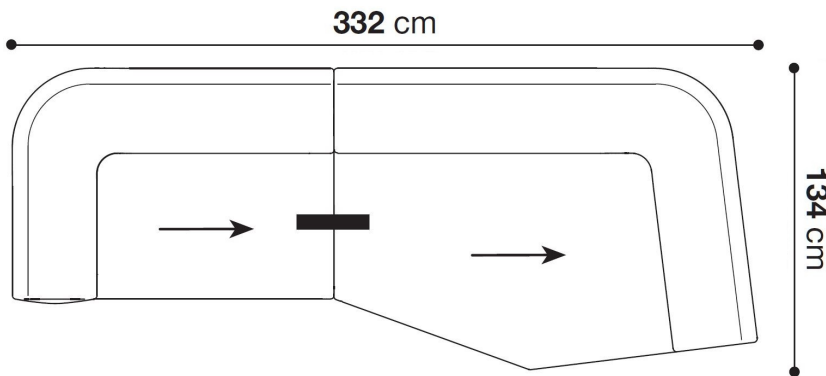

Furniture Specification

Project: Tomassini Arredamenti Display

Item: Sofa
Qty: 1

Name: Naviglio

Description: Sofa covered in fabric, composed of:
n.1 left terminal element, cm.143x102x67,5h;
n.1 right terminal element, cm.188x134x67,5h;
n.2 optional cushions, cm.55x40.

Dimension: Cm.332x134x67,5h

Finish: Covered in white fabric with black details; profiles in black fabric.

Manufacturer: B&B Italia

Additional specification: Fillings and coverings are in accordance with Italian regulations. Any fireproofing or other treatment required by law in other countries must be requested upon ordering and is the responsibility of the final customer.

Sample / Image Reference *(Main Picture is indicative)*

Note:

White fabric with black details

Black fabric