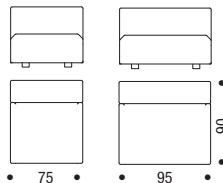

Accessories

With sectionals, a coupling device is provided. This request must be highlighted by a drawing.

SOFAS

POUF

CORNER UNITS

INTERMEDIATE UNITS

PULL-OUT INTERMEDIATE UNITS

END UNITS

Dims: 30x50 cm, 40x40 cm or 50x50 cm