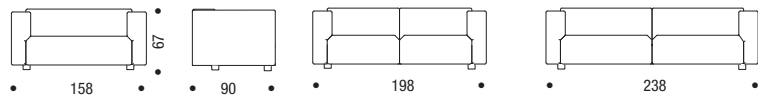

Better comfort, top stitched seam

A system of sofas and sectionals.

Frame

Sofas and sectionals with a frame in solid wood and elastic belts.

Concealed feet.

Filling in non-deformable variable density polyether and down or in polyester wadding. The polyester wadding version is more rigid and costs less whilst maintaining the same level of comfort and quality.

Pull-out elements: with the 95 cm large intermediate element and the 119 cm large end element with armrest, a sliding system allows to increase the seat depth by 18 cm for a better comfort.

To pull out the seat, slide it out smoothly.

NB: No element can be used as a single element.

Cover

The upholstery covers every part of the sofa and is completely removable.

The new top stitched seam highlights the arms in the end /corner and special units.

The underlining in cotton makes removing the cover easier and the product maintains its good looks even when uncovered.

Optional extra covers if required.

All units in leather may have, at MDF Italia's discretion, one or more seams.

For the choice of upholstery, please see the table on page 1.56 and the section "fabric collection" on the website.

With customer's own leather, in order that the product is properly manufactured, the leather piece must be larger than 5 sqm and with no defects, such as scars or holes.

Accessories

With sectionals, a coupling device is provided. This request must be highlighted by a drawing.

SOFAS

POUF

CORNER UNITS

INTERMEDIATE UNITS

PULL-OUT INTERMEDIATE UNITS

END UNITS

PULL-OUT END UNITS

SPECIAL END UNITS