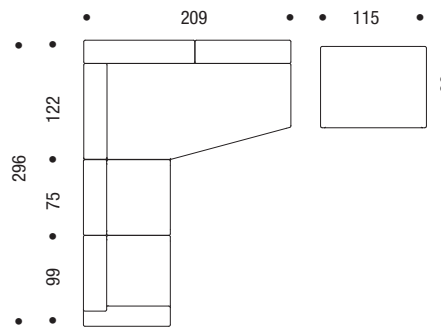

D

- 1 special end unit w/backrest R F062716 I002 C004 R- - L001
- 1 intermediate unit F062706 I002 C004 R- -
- 1 end unit L F062709 I002 C004 R- - L002
- 1 pouf F062718 I002 C004 R- -

total € VAT excl.