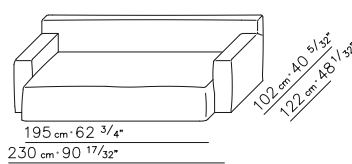

WINNY / DIVANI LETTO | SOFA BEDS

STRUTTURA in metallo con imbottitura in poliuretano espanso rivestito in tessuto protettivo accoppiato.
SEDUTA ALLUNGABILE con movimento meccanico brevettato.
CUSCINI SCHIENALE in poliuretano e dacron.
versione con schienale con quattro cuscini in piuma.
PIANALE con doghe di legno.
RIVESTIMENTI in tessuto sfoderabile. divano

*METAL with polyurethane padding covered with a protective fabric lining foam.
SITTING WITH EXTENDABLE patented mechanical movement.
BACK CUSHIONS polyurethane and dacron.
version with back with four pillows.
PLATFORM with wooden slats.
Removable fabric covers.*

LETTO 175 MATERASSO CM 140X196.
DIVANO LETTO 195 MATERASSO CM 162X196.
DIVANO LETTO 230 MATERASSO CM 100X195..

SOFA BED MATTRESS 175 140X196 CM.
SOFA BED MATTRESS 195 162X196 CM.
SOFA BED MATTRESS 230 100X195 CM..

10425