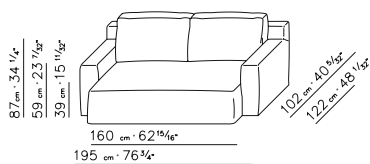

WINNY / DIVANI LETTO | SOFA BEDS

STRUTTURA in metallo con imbottitura in poliuretano espanso rivestito in tessuto protettivo accoppiato.
SEDUTA ALLUNGABILE con movimento meccanico brevettato.
CUSCINI SCHIENALE in poliuretano e dacron.
versione con schienale con quattro cuscini in piuma.
PIANALE con doghe di legno.
RIVESTIMENTI in tessuto sfoderabile. divano

*METAL with polyurethane padding covered with a protective fabric lining foam.
SITTING WITH EXTENDABLE patented mechanical movement.
BACK CUSHIONS polyurethane and dacron.
version with back with four pillows.
PLATFORM with wooden slats.
Removable fabric covers.*

LETTO 175 MATERASSO CM 140X196.
DIVANO LETTO 195 MATERASSO CM 162X196.
DIVANO LETTO 230 MATERASSO CM 100X195..

SOFA BED MATTRESS 175 140X196 CM.
SOFA BED MATTRESS 195 162X196 CM.
SOFA BED MATTRESS 230 100X195 CM..

10403