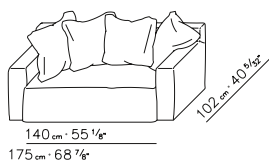

WINNY / DIVANI LETTO | SOFA BEDS

STRUTTURA in metallo con imbottitura in poliuretano espanso rivestito in tessuto protettivo accoppiato.
SEDUTA ALLUNGABILE con movimento meccanico brevettato.
CUSCINI SCHIENALE in poliuretano e dacron.
versione con schienale con quattro cuscini in piuma.
PIANALE con doghe di legno.
RIVESTIMENTI in tessuto sfoderabile. divano

*METAL with polyurethane padding covered with a protective fabric lining foam.
SITTING WITH EXTENDABLE patented mechanical movement.
BACK CUSHIONS polyurethane and dacron.
version with back with four pillows.
PLATFORM with wooden slats.
Removable fabric covers.*

LETTO 175 MATERASSO CM 140X196.
DIVANO LETTO 195 MATERASSO CM 162X196.
DIVANO LETTO 230 MATERASSO CM 100X195..

SOFA BED MATTRESS 175 140X196 CM.
SOFA BED MATTRESS 195 162X196 CM.
SOFA BED MATTRESS 230 100X195 CM..

10432