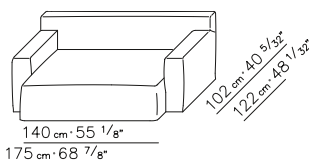

WINNY / DIVANI LETTO | SOFA BEDS

STRUTTURA in metallo con imbottitura in poliuretano espanso rivestito in tessuto protettivo accoppiato.
SEDUTA ALLUNGABILE con movimento meccanico brevettato.
CUSCINI SCHIENALE in poliuretano e dacron.
versione con schienale con quattro cuscini in piuma.
PIANALE con doghe di legno.
RIVESTIMENTI in tessuto sfoderabile. divano

*METAL with polyurethane padding covered with a protective fabric lining foam.
SITTING WITH EXTENDABLE patented mechanical movement.
BACK CUSHIONS polyurethane and dacron.
version with back with four pillows.
PLATFORM with wooden slats.
Removable fabric covers.*

LETTO 175 MATERASSO CM 140X196.
DIVANO LETTO 195 MATERASSO CM 162X196.
DIVANO LETTO 230 MATERASSO CM 100X195..

SOFA BED MATTRESS 175 140X196 CM.
SOFA BED MATTRESS 195 162X196 CM.
SOFA BED MATTRESS 230 100X195 CM..

10432