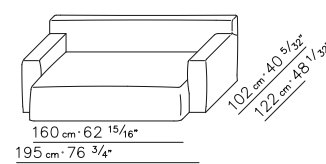

WINNY / DIVANI LETTO | SOFA BEDS

STRUTTURA in metallo con imbottitura in poliuretano espanso rivestito in tessuto protettivo accoppiato.
SEDUTA ALLUNGABILE con movimento meccanico brevettato.
CUSCINI SCHIENALE in poliuretano e dacron.
versione con schienale con quattro cuscini in piuma.
PIANALE con doghe di legno.
RIVESTIMENTI in tessuto sfoderabile. divano

*METAL with polyurethane padding covered with a protective fabric lining foam.
SITTING WITH EXTENDABLE patented mechanical movement.
BACK CUSHIONS polyurethane and dacron.
version with back with four pillows.
PLATFORM with wooden slats.
Removable fabric covers.*

LETTO 175 MATERASSO CM 140X196.
DIVANO LETTO 195 MATERASSO CM 162X196.
DIVANO LETTO 230 MATERASSO CM 100X195..

SOFA BED MATTRESS 175 140X196 CM.
SOFA BED MATTRESS 195 162X196 CM.
SOFA BED MATTRESS 230 100X195 CM..

10433