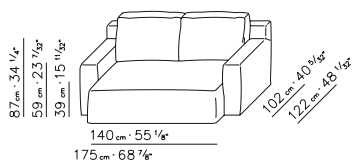

WINNY / DIVANI LETTO | SOFA BEDS

STRUTTURA in metallo con imbottitura in poliuretano espanso rivestito in tessuto protettivo accoppiato.
SEDUTA ALLUNGABILE con movimento meccanico brevettato.
CUSCINI SCHIENALE in poliuretano e dacron.
versione con schienale con quattro cuscini in piuma.
PIANALE con doghe di legno.
RIVESTIMENTI in tessuto sfoderabile. divano

*METAL with polyurethane padding covered with a protective fabric lining foam.
SITTING WITH EXTENDABLE patented mechanical movement.
BACK CUSHIONS polyurethane and dacron.
version with back with four pillows.
PLATFORM with wooden slats.
Removable fabric covers.*

LETTO 175 MATERASSO CM 140X196.
DIVANO LETTO 195 MATERASSO CM 162X196.
DIVANO LETTO 230 MATERASSO CM 100X195..

SOFA BED MATTRESS 175 140X196 CM.
SOFA BED MATTRESS 195 162X196 CM.
SOFA BED MATTRESS 230 100X195 CM..

10402