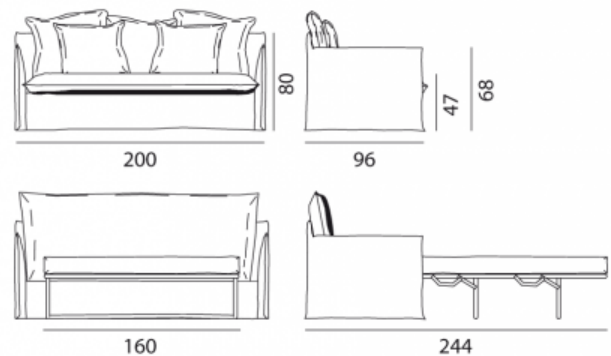

GERVASONI™

Ghost 13 15

Collection: Ghost / Sofa-beds

Design: Paola Navone

Sofa-bed multilayer and solid wood frame, with elastic belts, upholstered with polyurethane foams, removable covers. Three cushions 60 x 60 cm, two 50 x 50 cm. Folding metal frame.

Spring mattress 160 x 200 x 13 cm.

Available also GHOST 13 (W 180, spring mattress 140x200x13 cm)

Copyright Gervasoni SpA - Tutti i diritti riservati

Viale del Lavoro, 88 - 33050 Pavia di Udine

www.gervasoni1882.com