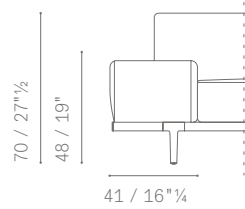

BRACCIOLI, MOBILE TERMINALE E MOBILE SCHIENALE / *ARMRESTS, END UNIT AND BACK UNIT*

È POSSIBILE REALIZZARE CONFIGURAZIONI SIMMETRICHE E ASIMMETRICHE UTILIZZANDO 3 BRACCIOLI DI DIVERSE ALTEZZE, UN MOBILE TERMINALE E UN MOBILE SCHIENALE.

IT'S POSSIBLE TO CREATE SYMMETRICAL OR ASYMMETRICAL COMPOSITIONS USING 3 DIFFERENT HEIGHTS FOR ARMRESTS, AN END TOP AND A BACK UNIT.

BRACCIOLI E TERMINALI DISPONIBILI / *AVAILABLE ARMRESTS OR END UNIT*

HIGH ARM

LARGE ARM

LOW ARM

END UNIT

PIEDI / *FEET* H. 19 cm