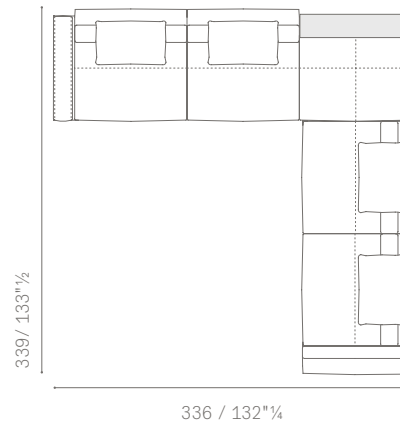

ESEMPIO DI COMPOSIZIONE 7 / LAYOUT EXAMPLE NO. 7

5614385 Large 3 seater sofa 1 low arm with corner back unit dx
5614291 Large 2 seater sofa 1 high arm dx
suggested extra cushions
n. 4 **5614565** back cushions 65×65