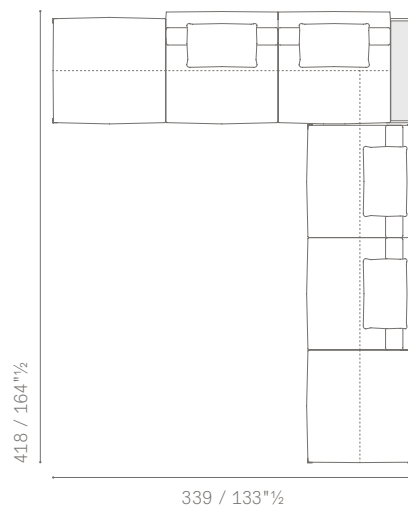

ESEMPIO DI COMPOSIZIONE 2 / LAYOUT EXAMPLE NO. 2

5614266 Corner large 2 seater sofa with bench and corner end unit dx
5614293 Large armless 2 seater sofa with bench
suggested extra cushions
n. 4 **5614565** Back cushions 65×65