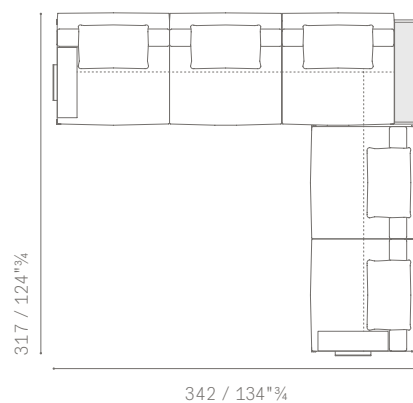

ESEMPIO DI COMPOSIZIONE 13 / LAYOUT EXAMPLE NO. 13

5614356 Large armless 3 seater sofa with corner end unit dx
5614291 Large armless 2 seater sofa
n. 2 **5614541** Cylindrical cushion support 33
suggested extra cushions
n. 5 **5614565** back cushions 65×65
n. 2 **5614576** cylindrical cushion 65