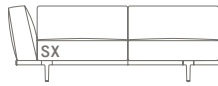

70 / 27"^{1/2}
40 / 15"^{3/4}

73 / 28"^{3/4}"

168 / 66"^{1/4}

104 / 41"

195 / 76"^{3/4}

5614221