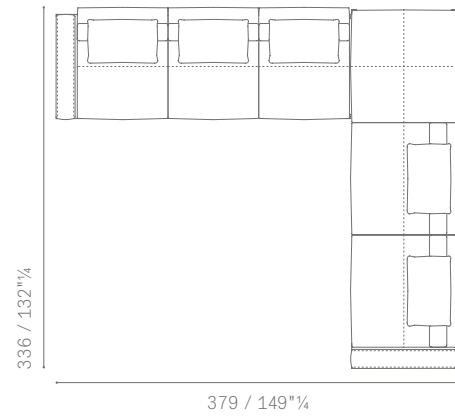

ESEMPIO DI COMPOSIZIONE 3 / LAYOUT EXAMPLE NO. 3

5614321 3 seater sofa 1 low arm sx
5614294 Large 2 seater sofa 1 low arm with corner bench sx
suggested extra cushions
n. 5 **5614565** Back cushions 65×65