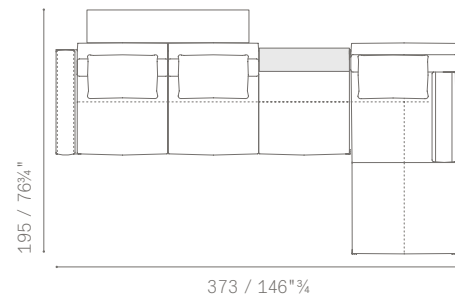

ESEMPIO DI COMPOSIZIONE 4 / LAYOUT EXAMPLE NO. 4

5614325 3 seater sofa 1 low arm with back unit dx
5614146 Sectional chaise longue 1 low arm
5614430 Shelf 150
suggested extra cushions
n. 3 **5614565** Back cushions 65×65