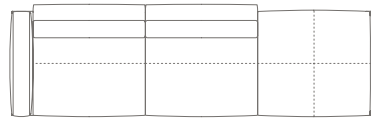

MODULI E DIVANI ANGOLARI / CORNER MODULES AND SOFAS

5614256

5614256

5614275

5614294

5614294

5614294

5614294

5614273

5614266

5614301