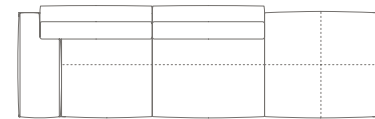

MODULI E DIVANI ANGOLARI / CORNER MODULES AND SOFAS

5614256

5614256

5614275

5614294

5614294

5614294

5614294

5614273

5614266

5614301