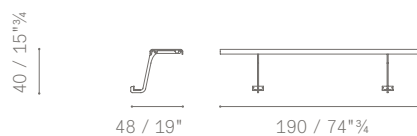

5614541

5614540

5614430

5614431

ESEMPIO DI COMPOSIZIONE 1 / LAYOUT EXAMPLE NO. 1

5614146 Sectional chaise longue sx
5614266 Corner large 2 seater sofa with bench and corner end unit dx
suggested extra cushions
n. 3 **5614565** Back cushions 65×65