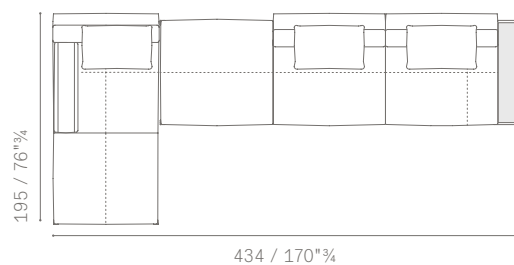

5614541

5614540

5614430

5614431

ESEMPIO DI COMPOSIZIONE 1 / LAYOUT EXAMPLE NO. 1

5614146 Sectional chaise longue sx
5614266 Corner large 2 seater sofa with bench and corner end unit dx
suggested extra cushions
n. 3 **5614565** Back cushions 65×65