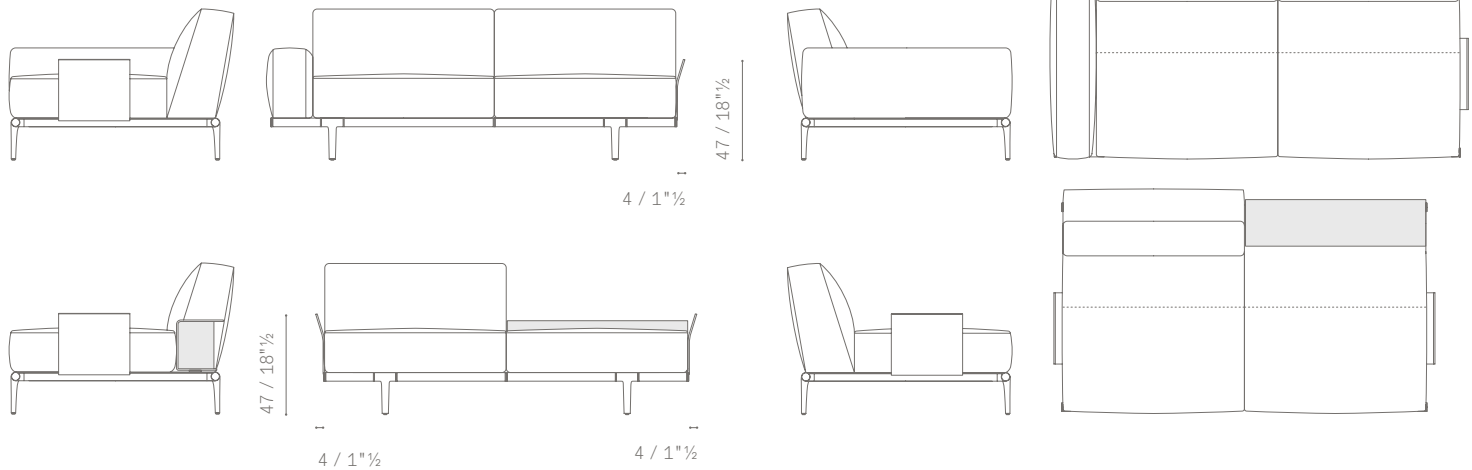

OPTIONAL: SUPPORTO CUSCINI CILINDRICI / OPTIONAL CYLINDRICAL CUSHIONS SUPPORT

NEL CASO DI MODULI SENZA BRACCIOLI È POSSIBILE AGGIUNGERE UN SUPPORTO PER L'APPOGGIO DEL CUSCINO CILINDRICO CHE PERMETTE DI CREARE ULTERIORI COMPOSIZIONI.

IN CASE OF MODULES WITHOUT ARMRESTS IT'S ALSO POSSIBLE TO PLACE AN OPTIONAL CYLINDRICAL CUSHION SUPPORT THAT ALLOW CREATING FURTHER COMPOSITIONS.

PIEDI / FEET H. 19 cm

PIEDI / FEET H. 22 cm

POSIZIONAMENTO DEL SUPPORTO DEL CUSCINO CILINDRICO / CYLINDRICAL CUSHIONS SUPPORT POSITIONING
DISPONIBILE IN DUE DIMENSIONI:

- 33 cm (consigliato per cuscino da 65 cm)
- 66 cm (consigliato per cuscino da 75 cm)

IT'S AVAILABLE IN TWO DIMENSIONS:

- 33 cm (suggested for 65 cm cushions)
- 66 cm (suggested for 75 cm cushions)

SUPPORTO DA 33 cm / 33 cm SUPPORT

previsto per montaggio in caso di modulo con schienale / *provided for the modules with backrest*