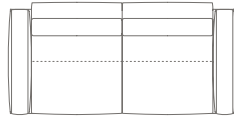

DIVANI SIMMETRICI E ASIMMETRICI / SYMMETRICAL AND ASYMMETRICAL SOFAS

DIVANI 2 POSTI
 2-SEATER SOFAS
 DIVANI 2 POSTI LARGE
 LARGE 2-SEATER SOFAS
 DIVANI 3 POSTI
 3 SEATER SOFAS
 DIVANI 3 POSTI LARGE
 LARGE 3-SEATER SOFAS
 POUF
 OTTOMANS

5614211

70 / 27"^{1/2}
 40 / 15"^{3/4}

73 / 28"^{3/4}

168 / 66"^{1/4}

104 / 41"

221 / 87"

5614211

70 / 27"^{1/2}
 52 / 20"^{1/2}
 40 / 15"^{3/4}