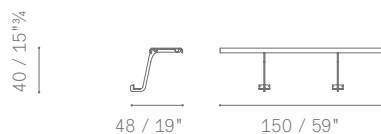

MODULI E DIVANI ANGOLARI / CORNER MODULES AND SOFAS

5614385

CUSCINI / CUSHIONS

CUSCINO SCHIENALE

5614565

5614576

5614577

BACK CUSHION

CUSCINI CILINDRICI

CYLINDRICAL CUSHIONS

ACCESSORI E COMPLEMENTI / ACCESSORIES AND FURNISHING UNITS

SUPPORTO POGGIATESTA

5614596

HEADREST SUPPORT

SUPPORTI PER CUSCINI

CUSHIONS SUPPORT

MENSOLE

SHELVES

5614541

5614540

5614430

5614431