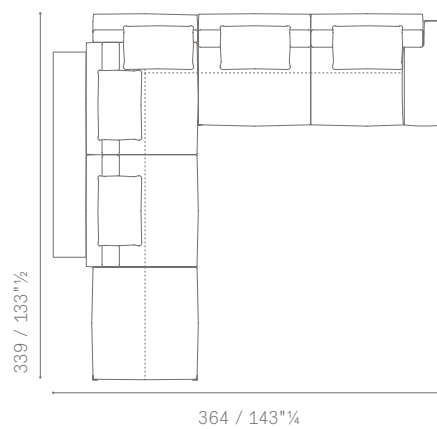

ESEMPIO DI COMPOSIZIONE 9 / LAYOUT EXAMPLE NO. 9

5614291 Large 2 seater sofa 1 large arm dx
5614273 Corner large 2 seater sofa dx with bench sx
5614431 Shelf 190
suggested extra cushions
n. 5 **5614565** back cushions 65×65