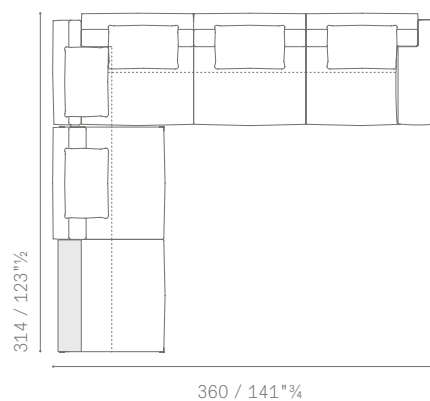

ESEMPIO DI COMPOSIZIONE 5 / LAYOUT EXAMPLE NO. 5

5614295 Large armless 2 seater sofa with backseat unit sx
5614371 Corner large 3 seater sofa sx 1 large arm
suggested extra cushions
n. 5 5614565 Back cushions 65×65