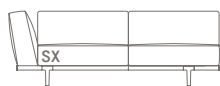

168 / 66"¹/₄

195 / 76"³/₄

5614201