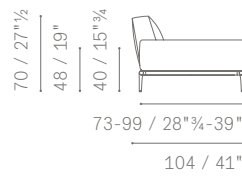

MODULI E DIVANI ANGOLARI / CORNER MODULES AND SOFAS

5614256

5614256

5614275

5614294

5614294

5614294

5614294

5614273

5614266

5614301