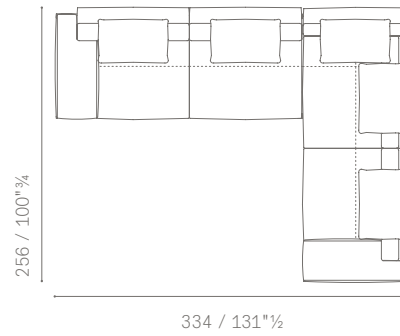

ESEMPIO DI COMPOSIZIONE 8 / LAYOUT EXAMPLE NO. 8

5614291 Large 2 seater sofa 1 large arm sx
5614271 Corner large 2 seater sofa sx with 1 large arm
suggested extra cushions
n. 5 **5614565** back cushions 65×65