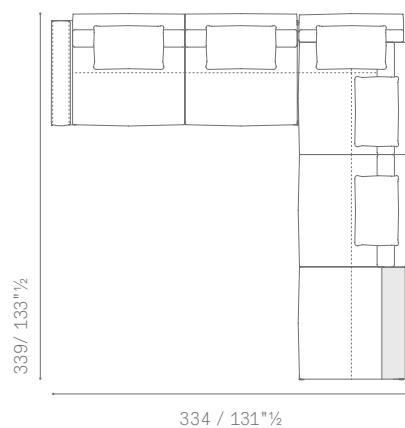

ESEMPIO DI COMPOSIZIONE 6 / LAYOUT EXAMPLE NO. 6

5614291 Large 2 seater sofa 1 low arm sx
5614375 Corner large 3-seater sofa sx without armrests with back unit
suggested extra cushions
n. 5 5614565 Back cushions 65×65