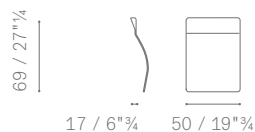

ACCESSORI E COMPLEMENTI / ACCESSORIES AND FURNISHING UNITS

SUPPORTO POGGIATESTA

5614596

HEADREST SUPPORT

SUPPORTI PER CUSCINI

CUSHIONS SUPPORT

MENSOLE

SHELVES