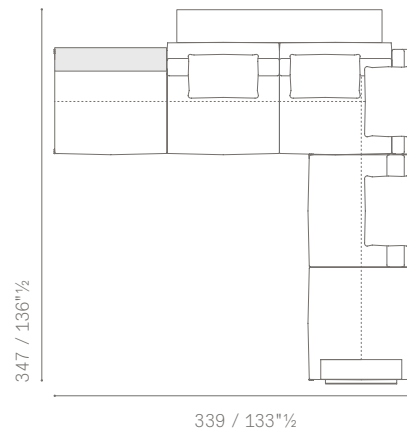

ESEMPIO DI COMPOSIZIONE 11 / LAYOUT EXAMPLE NO. 11

5614375 Large 3 seater sofa corner dx with back unit sx
5614121 Armchair with bench dx
5614540 Cylindrical cushion support 66 - **5614431** Shelf 190
suggested extra cushions
n. 4 **5614565** back cushions 65×65
n. 1 **5614577** cylindrical cushion 75