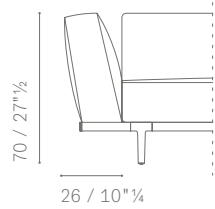

- ruthenium
 - blasted and burnished steel
-

Dimensions. Available in two dimensions:

- 150 cm (provided for 2 and 3 seater module)
 - 190 cm (provided for 2 and 3 large seater module)
-

Upholstery. In saddle leather:

IT'S POSSIBLE TO CREATE SYMMETRICAL OR ASYMMETRICAL COMPOSITIONS USING 3 DIFFERENT HEIGHTS FOR ARMRESTS, AN END TOP AND A BACK UNIT.

BRACCIOLI E TERMINALI DISPONIBILI / *AVAILABLE ARMRESTS OR END UNIT*

HIGH ARM

LARGE ARM

LOW ARM

END UNIT

PIEDI / *FEET* H. 19 cmPIEDI / *FEET* H. 22 cmMOBILE SCHIENALE / *BACK UNIT*

DISPONIBILE IN SOSTITUZIONE AD UN CUSCINO SCHIENALE NELLE VERSIONI ASIMMETRICHE, COMPONIBILI O ANGOLARI.