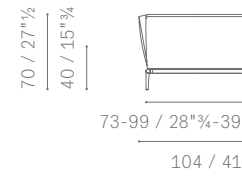

MODULI E DIVANI ANGOLARI / CORNER MODULES AND SOFAS

5614256

5614256

5614275

5614294

5614294

5614294

5614294

5614273

5614266

5614301