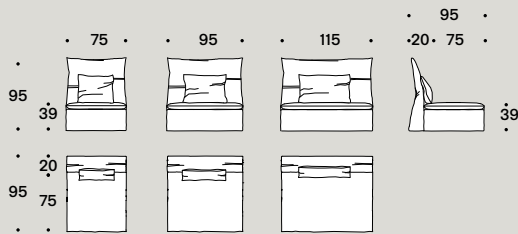

Cushions: the furniture cushions photographed in the catalogue are not included in the price of the sofa, always refer to the price-list drawings.

Les Femmes

DIMENSIONI E COMPOSIZIONI SIZE AND COMPOSITION

Poltrone / Armchairs

Angolare / Corner

Cuscino / Cushion / 45x35

Laterale Sx / Left-hand side unit

Cuscino / Cushion / 45x35 / 55x35 / 65x35

Centrale / Central unit

Cuscino / Cushion / 45x35 / 55x35 / 65x35