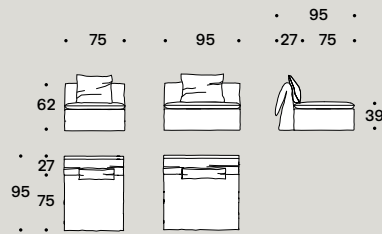

Centrale reclinabile / Recliner central unit

Cuscino / Cushion / 45x35 / 55x35