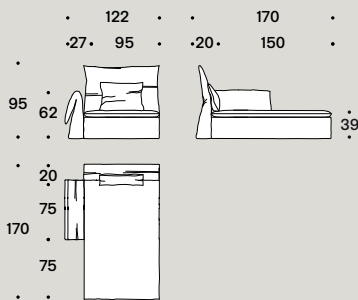

Chaise longue / Sx / Left-hand

Cuscino / Cushion / 45x35

Pouf

Cuscini / Cushions