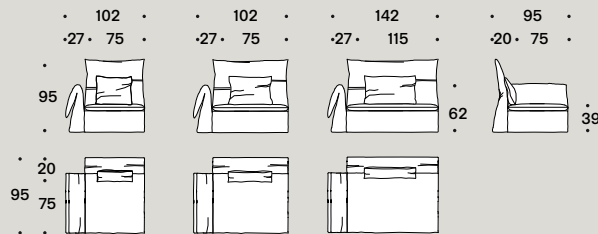

Cushions: the furniture cushions photographed in the catalogue are not included in the price of the sofa, always refer to the price-list drawings.

Les Femmes

DIMENSIONI E COMPOSIZIONI SIZE AND COMPOSITION

Poltrone / Armchairs

Angolare / Corner

Cuscino / Cushion / 45x35

Laterale Sx / Left-hand side unit

Cuscino / Cushion / 45x35 / 55x35 / 65x35

Centrale / Central unit

Cuscino / Cushion / 45x35 / 55x35 / 65x35