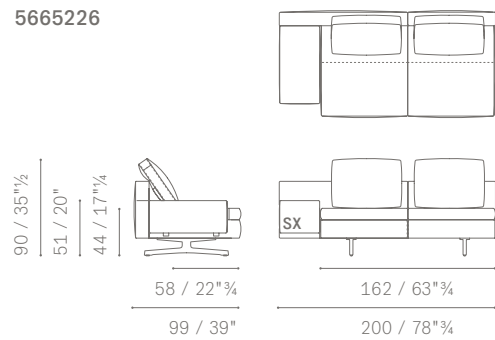

MODULI COMPONIBILI E TERMINALI / SECTIONAL MODULES AND SOFAS

POLTRONE COMPONIBILI CON PANCA
SECTIONAL ARMCHAIRS WITH BENCH
DIVANI 2 POSTI COMPONIBILI
SECTIONAL 2 SEATER SOFAS
DIVANI 2 POSTI LARGE COMPONIBILI
SECTIONAL LARGE 2 SEATER SOFAS
DIVANI 3 POSTI COMPONIBILI
SECTIONAL 3 SEATER SOFAS
DIVANI 3 POSTI LARGE COMPONIBILI
SECTIONAL LARGE 3 SEATER SOFAS

5665124

5665125

5665221

5665221

5665226

5665224

5665291

5665291

5665296