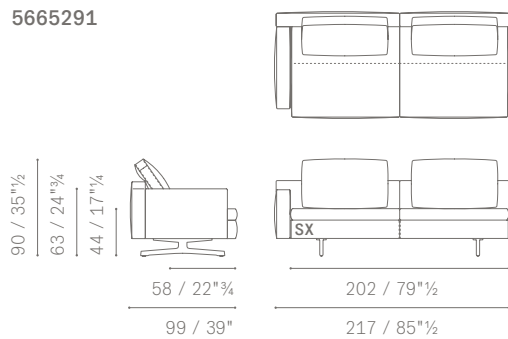

MODULI COMPONIBILI E TERMINALI / SECTIONAL MODULES AND SOFAS

POLTRONE COMPONIBILI CON PANCA
SECTIONAL ARMCHAIRS WITH BENCH
DIVANI 2 POSTI COMPONIBILI
SECTIONAL 2 SEATER SOFAS
DIVANI 2 POSTI LARGE COMPONIBILI
SECTIONAL LARGE 2 SEATER SOFAS
DIVANI 3 POSTI COMPONIBILI
SECTIONAL 3 SEATER SOFAS
DIVANI 3 POSTI LARGE COMPONIBILI
SECTIONAL LARGE 3 SEATER SOFAS

5665124

5665125

5665221

5665221

5665226

5665224

5665291

5665291

5665296