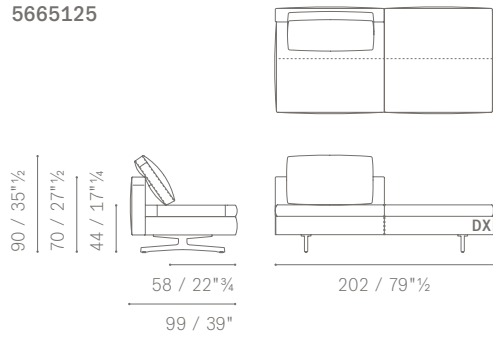

MODULI COMPONIBILI E TERMINALI / SECTIONAL MODULES AND SOFAS

POLTRONE COMPONIBILI CON PANCA
SECTIONAL ARMCHAIRS WITH BENCH
DIVANI 2 POSTI COMPONIBILI
SECTIONAL 2 SEATER SOFAS
DIVANI 2 POSTI LARGE COMPONIBILI
SECTIONAL LARGE 2 SEATER SOFAS
DIVANI 3 POSTI COMPONIBILI
SECTIONAL 3 SEATER SOFAS
DIVANI 3 POSTI LARGE COMPONIBILI
SECTIONAL LARGE 3 SEATER SOFAS

5665124

5665125

5665221

5665221

5665226

5665224

5665291

5665291

5665296