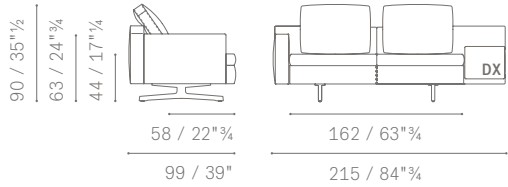

DIVANI SIMMETRICI E ASIMMETRICI / SYMMETRICAL AND ASYMMETRICAL SOFAS

DIVANI 2 POSTI
2-SEATER SOFAS
DIVANI 2 POSTI LARGE
LARGE 2-SEATER SOFAS
DIVANI 3 POSTI
3 SEATER SOFAS
DIVANI 3 POSTI LARGE
LARGE 3-SEATER SOFAS

5665211

5665216

5665281

5665286

5665311

5665316

5665381

5665386