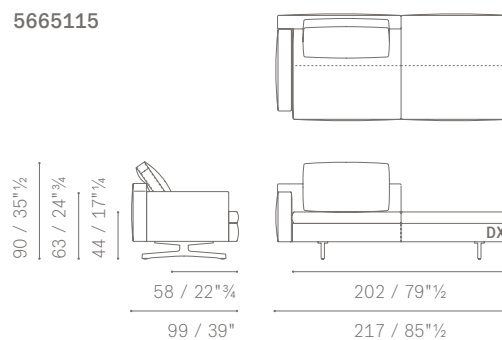

MODULI CON PANCA / MODULES WITH BENCH

POLTRONE CON PANCA
ARMCHAIRS WITH BENCH
POLTRONE LARGE CON PANCA
LARGE ARMCHAIRS WITH BENCH
DIVANI 2 POSTI CON PANCA
2-SEATER SOFAS
DIVANI 2 POSTI LARGE CON PANCA
LARGE 2-SEATER SOFAS WITH BENCH

5665114

5665117

5665115

5665187

5665214

5665217

5665215

5665287