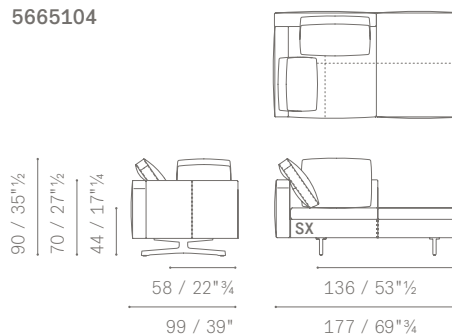

MODULI E DIVANI ANGOLARI / CORNER MODULES AND SOFAS

POLTRONE ANGOLARI CON PANCA
CORNER ARMCHAIRS WITH BENCH
DIVANI 2 POSTI ANGOLARI
CORNER 2 SEATER SOFAS
DIVANI 2 POSTI LARGE ANGOLARI
CORNER LARGE 2 SEATER SOFAS
DIVANI 3 POSTI ANGOLARI
CORNER 3 SEATER SOFAS
DIVANI 3 POSTI LARGE ANGOLARI
CORNER LARGE 3 SEATER SOFAS

5665104