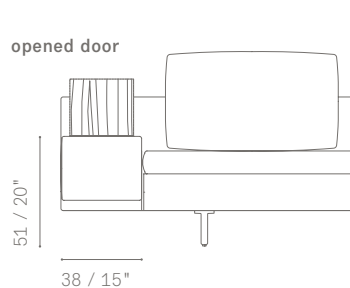

IT IS POSSIBLE TO CREATE SYMMETRICAL OR ASYMMETRICAL COMPOSITIONS USING 3 DIFFERENT ARMRESTS.

MEDIUM ARM

LOW ARM

LOW FITTED-OUT ARM (OPTIONAL BOX)

opened door

LOW FITTED-OUT ARM

OPTIONAL BOX

DIVANI SIMMETRICI E ASIMMETRICI / SYMMETRICAL AND ASYMMETRICAL SOFAS

DIVANI 2 POSTI
 2-SEATER SOFAS
 DIVANI 2 POSTI LARGE
 LARGE 2-SEATER SOFAS
 DIVANI 3 POSTI
 3 SEATER SOFAS
 DIVANI 3 POSTI LARGE
 LARGE 3-SEATER SOFAS

5665211

5665216

5665281

5665286

5665311

5665316

5665381