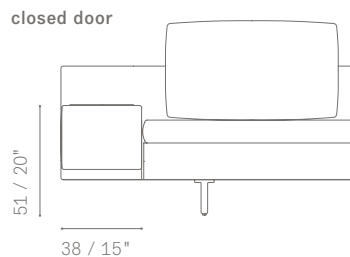

IT IS POSSIBLE TO CREATE SYMMETRICAL OR ASYMMETRICAL COMPOSITIONS USING 3 DIFFERENT ARMRESTS.

MEDIUM ARM

LOW ARM

LOW FITTED-OUT ARM (OPTIONAL BOX)

opened door

LOW FITTED-OUT ARM

OPTIONAL BOX

DIVANI SIMMETRICI E ASIMMETRICI / SYMMETRICAL AND ASYMMETRICAL SOFAS

DIVANI 2 POSTI
 2-SEATER SOFAS
 DIVANI 2 POSTI LARGE
 LARGE 2-SEATER SOFAS
 DIVANI 3 POSTI
 3 SEATER SOFAS
 DIVANI 3 POSTI LARGE
 LARGE 3-SEATER SOFAS

5665211

5665216

5665281

5665286

5665311

5665316

5665381