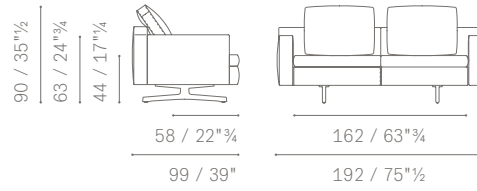

IT IS POSSIBLE TO CREATE SYMMETRICAL OR ASYMMETRICAL COMPOSITIONS USING 3 DIFFERENT ARMRESTS.

MEDIUM ARM

LOW ARM

LOW FITTED-OUT ARM (OPTIONAL BOX)

opened door

LOW FITTED-OUT ARM

OPTIONAL BOX

DIVANI SIMMETRICI E ASIMMETRICI / SYMMETRICAL AND ASYMMETRICAL SOFAS

DIVANI 2 POSTI
 2-SEATER SOFAS
 DIVANI 2 POSTI LARGE
 LARGE 2-SEATER SOFAS
 DIVANI 3 POSTI
 3 SEATER SOFAS
 DIVANI 3 POSTI LARGE
 LARGE 3-SEATER SOFAS

5665211

5665216

5665281

5665286

5665311

5665316

5665381