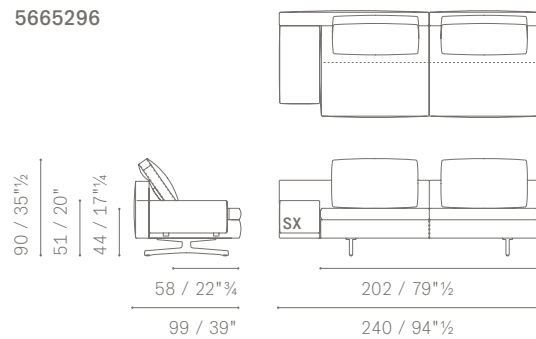

MODULI COMPONIBILI E TERMINALI / SECTIONAL MODULES AND SOFAS

POLTRONE COMPONIBILI CON PANCA
SECTIONAL ARMCHAIRS WITH BENCH
DIVANI 2 POSTI COMPONIBILI
SECTIONAL 2 SEATER SOFAS
DIVANI 2 POSTI LARGE COMPONIBILI
SECTIONAL LARGE 2 SEATER SOFAS
DIVANI 3 POSTI COMPONIBILI
SECTIONAL 3 SEATER SOFAS
DIVANI 3 POSTI LARGE COMPONIBILI
SECTIONAL LARGE 3 SEATER SOFAS

5665124

5665125

5665221

5665221

5665226

5665224

5665291

5665291

5665296