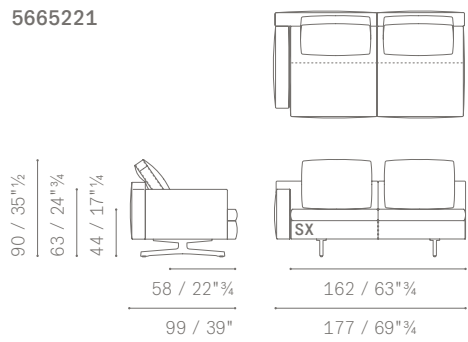

MODULI COMPONIBILI E TERMINALI / SECTIONAL MODULES AND SOFAS

POLTRONE COMPONIBILI CON PANCA
SECTIONAL ARMCHAIRS WITH BENCH
DIVANI 2 POSTI COMPONIBILI
SECTIONAL 2 SEATER SOFAS
DIVANI 2 POSTI LARGE COMPONIBILI
SECTIONAL LARGE 2 SEATER SOFAS
DIVANI 3 POSTI COMPONIBILI
SECTIONAL 3 SEATER SOFAS
DIVANI 3 POSTI LARGE COMPONIBILI
SECTIONAL LARGE 3 SEATER SOFAS

5665124

5665125

5665221

5665221

5665226

5665224

5665291

5665291

5665296