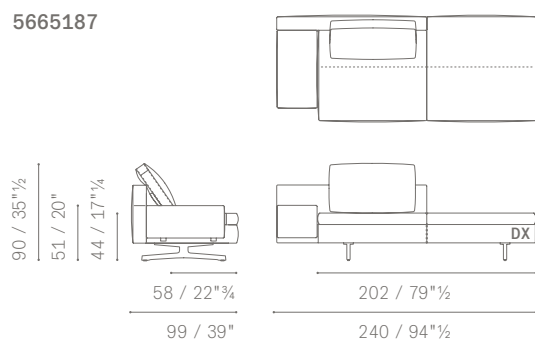

5665386

MODULI CON PANCA / MODULES WITH BENCH

POLTRONE CON PANCA
 ARMCHAIRS WITH BENCH
 POLTRONE LARGE CON PANCA
 LARGE ARMCHAIRS WITH BENCH
 DIVANI 2 POSTI CON PANCA
 2-SEATER SOFAS
 DIVANI 2 POSTI LARGE CON PANCA
 LARGE 2-SEATER SOFAS WITH BENCH

5665114

5665117

5665115

5665187

5665214

5665217

5665215

5665287