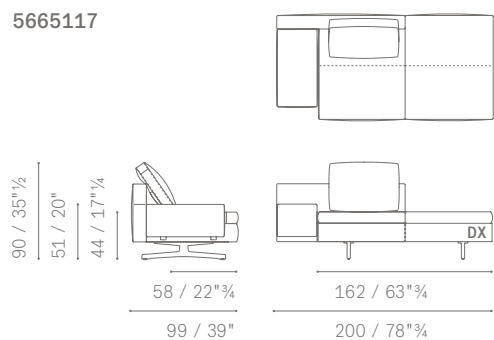

MODULI CON PANCA / MODULES WITH BENCH

POLTRONE CON PANCA
ARMCHAIRS WITH BENCH
POLTRONE LARGE CON PANCA
LARGE ARMCHAIRS WITH BENCH
DIVANI 2 POSTI CON PANCA
2-SEATER SOFAS
DIVANI 2 POSTI LARGE CON PANCA
LARGE 2-SEATER SOFAS WITH BENCH

5665114

5665117

5665115

5665187

5665214

5665217

5665215

5665287