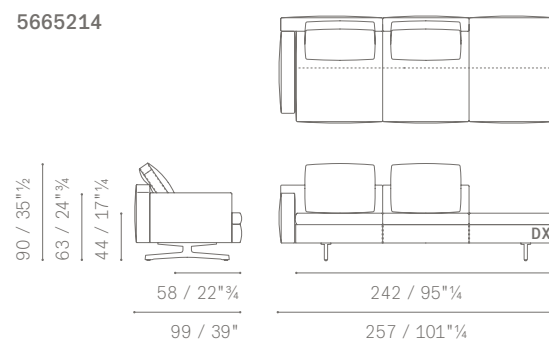

MODULI CON PANCA / MODULES WITH BENCH

POLTRONE CON PANCA
ARMCHAIRS WITH BENCH
POLTRONE LARGE CON PANCA
LARGE ARMCHAIRS WITH BENCH
DIVANI 2 POSTI CON PANCA
2-SEATER SOFAS
DIVANI 2 POSTI LARGE CON PANCA
LARGE 2-SEATER SOFAS WITH BENCH

5665114

5665117

5665115

5665187

5665214

5665217

5665215

5665287