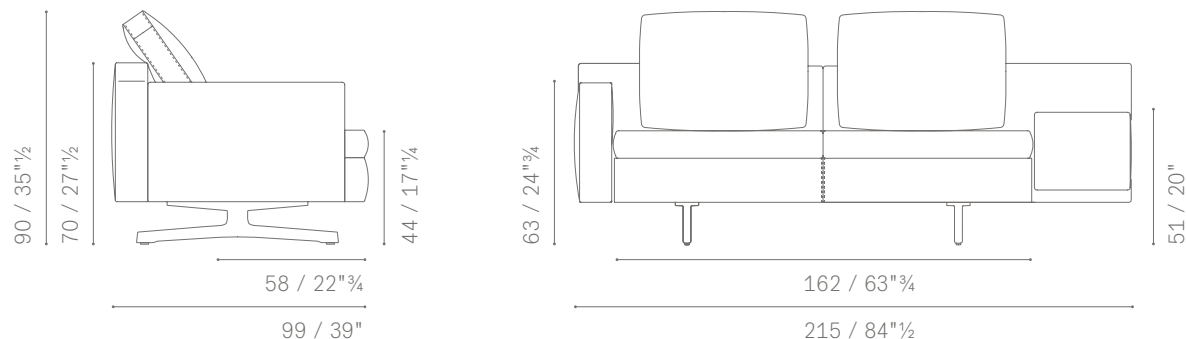

Sfoderabilità. Prevista per l'intero rivestimento in tessuto. In caso di rivestimento in pelle sono sfoderabili solo i cuscini di seduta e schienale.

Dettagli estetici. Cuciture tono su tono.

- Nest
- Soul
- Century
- Fabric A
- Fabric B
- C.O.M.

To verify the available fabrics please consult the dedicated table "Combination models-fabrics pattern".

PLEASE NOTE: NOT COMPLIANT FABRICS: GABAN - LOOP - CHEOPE - LONDON - HERMOSO

PLEASE NOTE: On request it is possible to have seat and backrest cushions in a different colour to the structure. In this case an extra 5% is added to the price of the leather category.

Piping. The sofa is refined with a piping that defines its edges. In the leather version the piping is always in the same leather. In the fabric version the trim can be

- in the same fabric
- in matching leather.

PLEASE NOTE. On request it is possible to have the piping in a Pelle Frau® ColorSphere® (SC) in the colour of your choice. In this case an extra 5% is added to the price of the fabric category.

Removability. Possible for all of the fabric upholstery. In the case of leather upholstery, only the covers of the seat and backrest cushions can be removed.

Aesthetic details. Tone-on-tone stitching.

SPECIFICHE TECNICHE / TECHNICAL SPECIFICATIONS