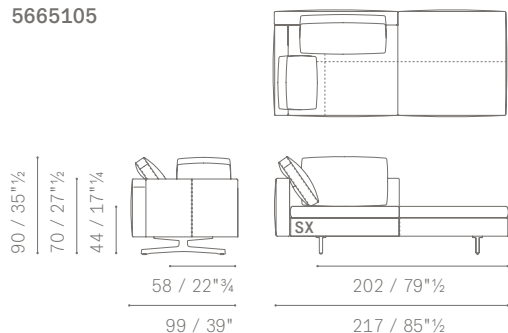

MODULI COMPONIBILI E TERMINALI / SECTIONAL MODULES AND SOFAS

5665151

5665156

5665154

MODULI E DIVANI ANGOLARI / CORNER MODULES AND SOFAS

POLTRONE ANGOLARI CON PANCA
CORNER ARMCHAIRS WITH BENCH
DIVANI 2 POSTI ANGOLARI
CORNER 2 SEATER SOFAS
DIVANI 2 POSTI LARGE ANGOLARI
CORNER LARGE 2 SEATER SOFAS
DIVANI 3 POSTI ANGOLARI
CORNER 3 SEATER SOFAS
DIVANI 3 POSTI LARGE ANGOLARI
CORNER LARGE 3 SEATER SOFAS

5665104

5665105

5665201