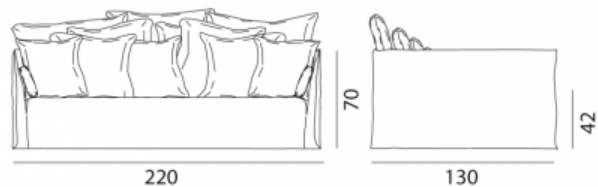

GERVASONI™

Ghost 16

Collection: Ghost / Sofas

Design: Paola Navone

Sofa, multilayer and solid wood frame, with elastic belts, upholstered with polyurethane foams, removable covers. Three back cushions 80 x 80 cm, four 60 x 60 cm, four 50 x 50 cm, two arm cushions 100 x 30 cm.