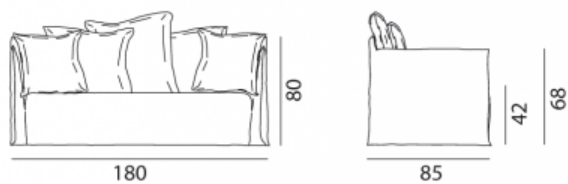

## Ghost 10

Collection: Ghost / Sofas

Design: Paola Navone

Sofa, multilayer and solid wood frame, with elastic belts, upholstered with polyurethane foams, removable covers. Three back cushions in dacron and down 60 x 60 cm and two 50 x 50 cm.