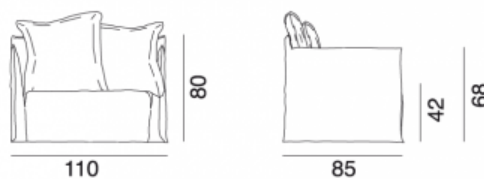

GERVASONI™

Ghost 09

Collection: Ghost / Sofas

Design: Paola Navone

Love-seat, multilayer and solid wood frame, with elastic belts, upholstered with polyurethane foams, removable covers. Two back cushions in dacron and down 60 x 60 cm.