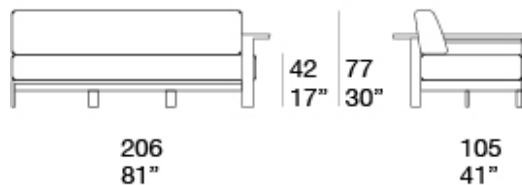

Elemento destro / Right element

B183BD