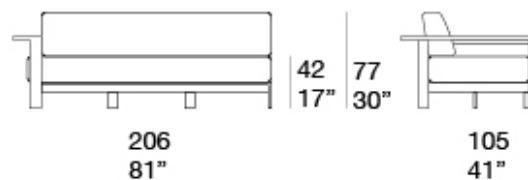

Upholstery:

for all cushions available in

- Lino Grezzo
- Lino Délavé
- Canapa Délavé

Notes:

The entirely natural padding of the seat and back cushions guarantees the same comfort of a traditional synthetic padding.

The paineira vegetable fiber is water repellent, non-allergenic and completely biodegradable.

The bamboo panels mature over time, changing in colour, compactness and texture, without this affecting their quality.

Frei composition do not require any coupling system.

The product can be used also in interior environments.

We advise to use a Winter Set protection cover.

Elemento sinistro / Left element

B183BS