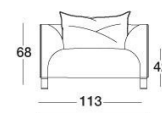

Poltrona / Armchair / Кресло