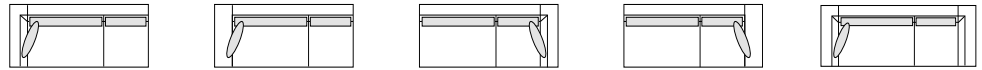

(dominant 38 kg/m³ - 3.6 kPa) and 300 g/m² polyester quilting.

MAKING-UP

Removable cushion covers. Removable frame cover (NB except microfibres or leather), although is necessary to remove the armrests in order to do so - this can be done without difficulty. Bicolour interpretations may be created by specifying a different colour/fabric for the back and lumbar cushions. In the case of the large settees (with and without arms), large 1-arm settees and large asymmetrical settees, each item will have 2 asymmetrical seat cushions regardless of whether it has a left or right arm (or no arms at all). Choice of seat cushions: with button detailing, or without. With the exception of the footstool, it is possible to join elements together in a corner configuration or in a row using a steel linking-piece. This element is optional, therefore you will need to specify either 'with linking-piece' or 'without linking-piece' when placing your order.

More info at

<http://lignerose.com>

© Ligne Roset 2016

LARGE 1-ARMED SETTEE RIGHT WITH ARMREST A COMPLETE ITEM   LARGE 1-ARMED SETTEE RIGHT WITH ARMREST B COMPLETE ITEM   LARGE 1-ARMED SETTEE LEFT WITH ARMREST A COMPLETE ITEM   LARGE 1-ARMED SETTEE LEFT WITH ARMREST B COMPLETE ITEM   LARGE SETTEE WITH ARMREST A COMPLETE ITEM

Dimensions H 72 - cm W 216 - cm D 100 - cm SH 39 - cm	Dimensions H 72 - cm W 219 - cm D 100 - cm SH 39 - cm	Dimensions H 72 - cm W 216 - cm D 100 - cm SH 39 - cm	Dimensions H 72 - cm W 219 - cm D 100 - cm SH 39 - cm	Dimensions H 72 - cm W 244 - cm D 100 - cm SH 39 - cm