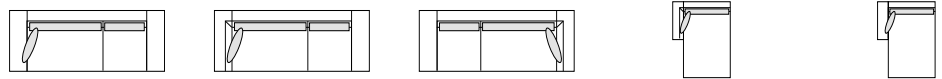

Dimensions
H 72 - cm
W 180 - cm
D 100 - cm
SH 39 - cm

SMALL SETTEE COMPLETE ITEM

Dimensions
H 72 - cm
W 123 - cm
D 100 - cm
SH 39 - cm

LARGE SETTEE WITHOUT ARMS COMPLETE ITEM

Dimensions
H 72 - cm
W 189 - cm
D 100 - cm
SH 39 - cm

(dominant 38 kg/m³ - 3.6 kPa) and 300 g/m² polyester quilting.

MAKING-UP

Removable cushion covers. Removable frame cover (NB except microfibres or leather), although is necessary to remove the armrests in order to do so - this can be done without difficulty. Bicolour interpretations may be created by specifying a different colour/fabric for the back and lumbar cushions. In the case of the large settees (with and without arms), large 1-arm settees and large asymmetrical settees, each item will have 2 asymmetrical seat cushions regardless of whether it has a left or right arm (or no arms at all). Choice of seat cushions: with button detailing, or without. With the exception of the footstool, it is possible to join elements together in a corner configuration or in a row using a steel linking-piece. This element is optional, therefore you will need to specify either 'with linking-piece' or 'without linking-piece' when placing your order.

More info at

<http://lignerose.com>

© Ligne Roset 2016

LARGE 1-ARMED SETTEE RIGHT WITH ARMREST A COMPLETE ITEM LARGE 1-ARMED SETTEE RIGHT WITH ARMREST B COMPLETE ITEM LARGE 1-ARMED SETTEE LEFT WITH ARMREST A COMPLETE ITEM LARGE 1-ARMED SETTEE LEFT WITH ARMREST B COMPLETE ITEM LARGE SETTEE WITH ARMREST A COMPLETE ITEM

| | | | | |
|--|--|--|--|--|
| Dimensions H 72 - cm W 216 - cm D 100 - cm SH 39 - cm | Dimensions H 72 - cm W 219 - cm D 100 - cm SH 39 - cm | Dimensions H 72 - cm W 216 - cm D 100 - cm SH 39 - cm | Dimensions H 72 - cm W 219 - cm D 100 - cm SH 39 - cm | Dimensions H 72 - cm W 244 - cm D 100 - cm SH 39 - cm |
|--|--|--|--|--|