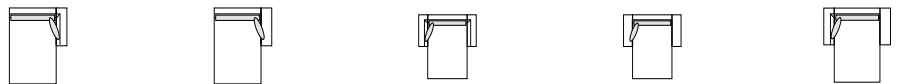

LOUNGE SETTEE LEFT WITH ARMREST A COMPLETE ITEM   LOUNGE SETTEE LEFT WITH ARMREST B COMPLETE ITEM   LOUNGE SETTEE WITH 2 ARMRESTS A COMPLETE ITEM   LOUNGE SETTEE WITH 2 ARMRESTS B COMPLETE ITEM   ASYMMETRICAL LOUNGE SETTEE RIGHT COMPLETE ITEM

Dimensions H 72 - cm W 150 - cm D 205 - cm SH 39 - cm	Dimensions H 72 - cm W 153 - cm D 205 - cm SH 39 - cm	Dimensions H 72 - cm W 178 - cm D 205 - cm SH 39 - cm	Dimensions H 72 - cm W 183 - cm D 205 - cm SH 39 - cm	Dimensions H 72 - cm W 180 - cm D 205 - cm SH 39 - cm