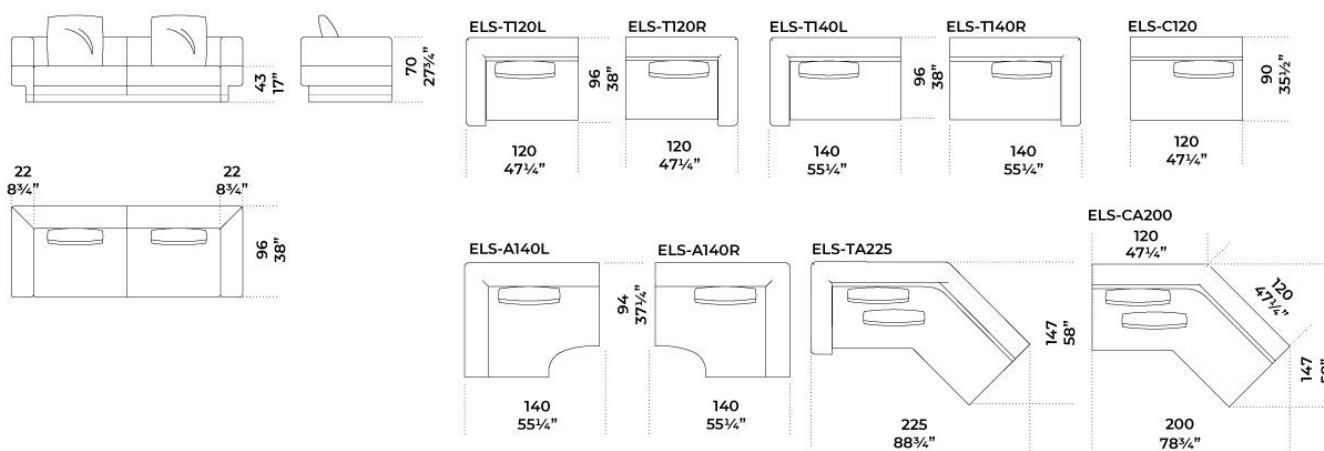

Elissa Sectional

Dainelli Studio , 2021

Divano modulare con struttura interna in legno e derivati. Imbottito con poliuretano espanso indeformabile a densità differenziate e fibra poliestere ignifughi. Cucitura orizzontale perimetrale esterna. Cuscini schienale in piuma inclusi. Basamento in legno laccato color "fango". Disponibile con rivestimento in tessuto o pelle nei colori del campionario. Completamente sfoderabile. Cuscini decorativi imbottiti in fibra poliestere, su richiesta.

Modular sofa with inside structure in wood and by-products. Padded with fire resistant non-deformable foam polyurethane in different densities and fire-resistant polyester fiber. Horizontal stitching along the external perimeter. Downpadding backrest cushions included. Wooden base lacquered in the "fango" colour. Available covered by fabric or leather as per samples. Removable covers. Decorative cushions in polyester fiber on request.

Dimensioni / Sizes
Cm (L x P x H)
Moduli:

ELS-T120L | ELS-T120R 120 x 96 x 70
ELS-T140L | ELS-T140R 140 x 96 x 70
ELS-TA225L | ELS-TA225R 225 x 147 x 70
ELS-C120 120 x 90 x 70
ELS-CA200 200 x 147 x 70
ELS-A140L | ELS-A140R 140 x 120 x 70

Cuscino decorativo:
40 x 40
60 x 60