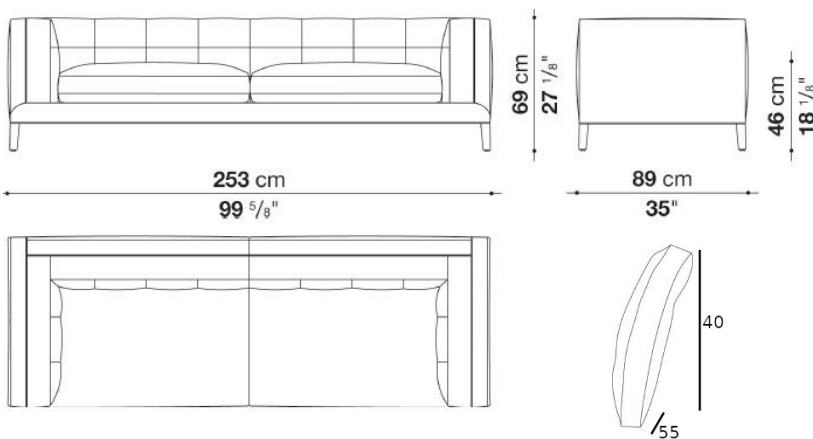

Furniture Specification

Project:	Tomassini Arredamenti Display
Item:	Sofa
Qty:	1
Name:	Dives Soft
Description:	Sofa covered in fabric with black shellac effect feet; including n. 2 loose cushions cm.55x40, in fabric.
Dimension:	Cm.253x89x69h
Finish:	Cover in dark red velvet with bordeaux stitchings; cushions covered in the same fabric.
Manufacturer:	Maxalto
Additional Specification:	Fillings and coverings are in accordance with Italian regulations. Any fireproofing or other treatment required by law in other countries must be requested upon ordering and is the responsibility of the final customer.

Sample / Image Reference *(Main picture is indicative)*

Note:

Dark red fabric

Black shellac effect

Bordeaux stitchings