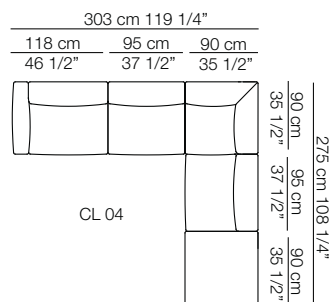

Elementi con 1 bracciolo Units with 1 armrest

Elementi senza braccioli Units without armrests

Chaise longue con 1 bracciolo Chaise longue with 1 armrest

Elemento angolo Corner unit

Pouf

Claudine M-L

Composizioni Compositions

Sizes, weights and finishes may change without previous notice. All dimensions are expressed in centimeters and inches. File CAD 2D-3D available on www.arflex.com For more information on product visit www.arflex.com, or contact us at : info@arflex.it