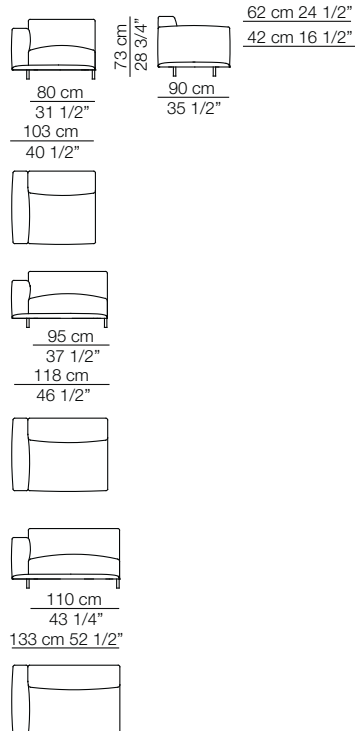

Elementi con 1 bracciolo Units with 1 armrest