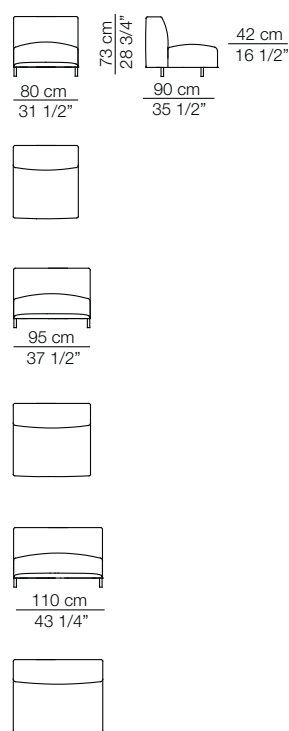

Elementi senza braccioli Units without armrests