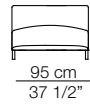

Elemento angolo
Corner unit

Elementi con 1 bracciolo
Units with 1 armrest

Pouf

Elementi senza braccioli
Units without armrests

Chaise longue con 1 bracciolo
Chaise longue with 1 armrest

CLAUDINE L

Divani Sofas

Sizes, weights and finishes may change without previous notice. All dimensions are expressed in centimeters and inches. File CAD 2D-3D available on www.arflex.com For more information on product visit www.arflex.com, or contact us at : info@arflex.it