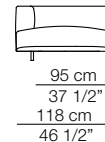

Elemento angolo
Corner unit

Elementi con 1 bracciolo
Units with 1 armrest

Pouf

Elementi senza braccioli
Units without armrests

Chaise longue con 1 bracciolo
Chaise longue with 1 armrest

CLAUDINE L

Divani Sofas

Sizes, weights and finishes may change without previous notice. All dimensions are expressed in centimeters and inches. File CAD 2D-3D available on www.arflex.com For more information on product visit www.arflex.com, or contact us at : info@arflex.it