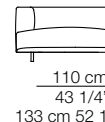

Elemento angolo
Corner unit

Elementi con 1 bracciolo
Units with 1 armrest

Pouf

Elementi senza braccioli
Units without armrests

Chaise longue con 1 bracciolo
Chaise longue with 1 armrest

CLAUDINE L

Divani Sofas

Sizes, weights and finishes may change without previous notice. All dimensions are expressed in centimeters and inches. File CAD 2D-3D available on www.arflex.com For more information on product visit www.arflex.com, or contact us at : info@arflex.it