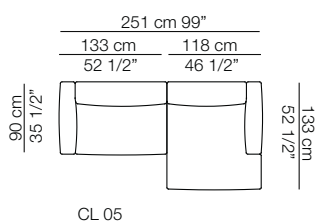

Elementi con 1 bracciolo Units with 1 armrest

Elementi senza braccioli Units without armrests

Chaise longue con 1 bracciolo Chaise longue with 1 armrest

Elemento angolo Corner unit

Pouf

Claudine M-L

Composizioni Compositions

Sizes, weights and finishes may change without previous notice. All dimensions are expressed in centimeters and inches. File CAD 2D-3D available on www.arflex.com For more information on product visit www.arflex.com, or contact us at : info@arflex.it