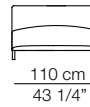

Elemento angolo
Corner unit

Elementi con 1 bracciolo
Units with 1 armrest

Pouf

Elementi senza braccioli
Units without armrests

Chaise longue con 1 bracciolo
Chaise longue with 1 armrest

CLAUDINE L

Divani Sofas

Sizes, weights and finishes may change without previous notice. All dimensions are expressed in centimeters and inches. File CAD 2D-3D available on www.arflex.com For more information on product visit www.arflex.com, or contact us at : info@arflex.it