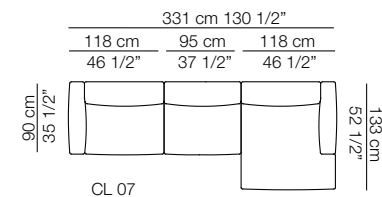

Elementi con 1 bracciolo Units with 1 armrest

Elementi senza braccioli Units without armrests

Chaise longue con 1 bracciolo Chaise longue with 1 armrest

Elemento angolo Corner unit

Pouf

Claudine M-L

Composizioni Compositions

Sizes, weights and finishes may change without previous notice. All dimensions are expressed in centimeters and inches. File CAD 2D-3D available on www.arflex.com For more information on product visit www.arflex.com, or contact us at : info@arflex.it