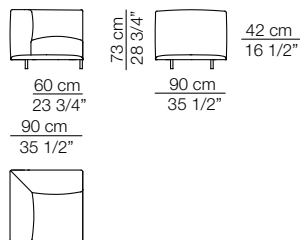

Elemento angolo
Corner unit

Elementi con 1 bracciolo
Units with 1 armrest

Pouf

Elementi senza braccioli
Units without armrests

Chaise longue con 1 bracciolo
Chaise longue with 1 armrest

CLAUDINE L

Divani Sofas

Elementi con 1 bracciolo Units with 1 armrest

Elementi senza braccioli Units without armrests

Chaise longue con 1 bracciolo Chaise longue with 1 armrest

Elemento angolo Corner unit

Pouf

Claudine M-L

Composizioni Compositions

Sizes, weights and finishes may change without previous notice. All dimensions are expressed in centimeters and inches. File CAD 2D-3D available on www.arflex.com For more information on product visit www.arflex.com, or contact us at : info@arflex.it