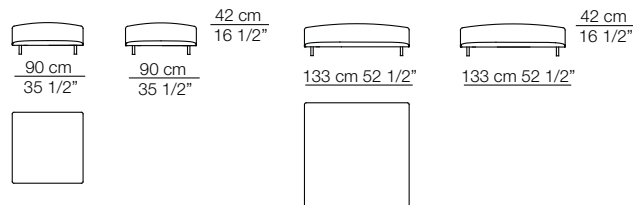

Elementi con 1 bracciolo Units with 1 armrest

Elementi senza braccioli Units without armrests

Chaise longue con 1 bracciolo Chaise longue with 1 armrest

Elemento angolo Corner unit

Pouf

Claudine M-L

Composizioni Compositions

Sizes, weights and finishes may change without previous notice. All dimensions are expressed in centimeters and inches. File CAD 2D-3D available on www.arflex.com For more information on product visit www.arflex.com, or contact us at : info@arflex.it