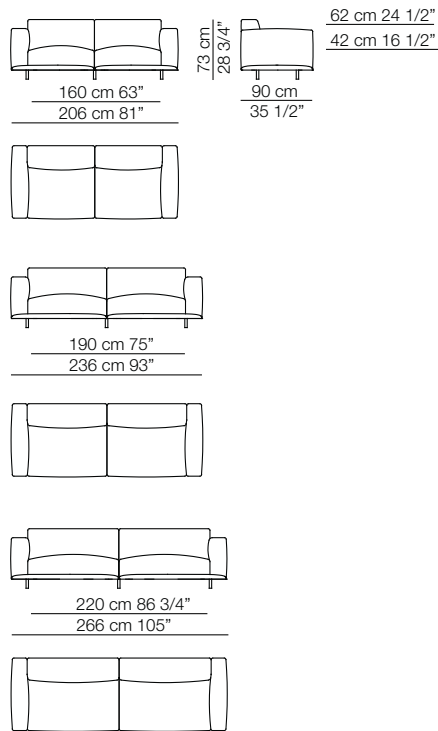

Elemento angolo
Corner unit

Elementi con 1 bracciolo
Units with 1 armrest

Pouf

Elementi senza braccioli
Units without armrests

Chaise longue con 1 bracciolo
Chaise longue with 1 armrest

CLAUDINE L

Divani Sofas

Sizes, weights and finishes may change without previous notice. All dimensions are expressed in centimeters and inches. File CAD 2D-3D available on www.arflex.com For more information on product visit www.arflex.com, or contact us at : info@arflex.it