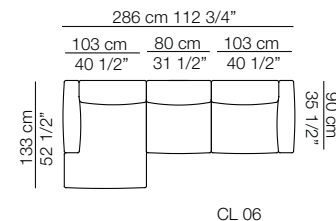

Elementi con 1 bracciolo Units with 1 armrest

Elementi senza braccioli Units without armrests

Chaise longue con 1 bracciolo Chaise longue with 1 armrest

Elemento angolo Corner unit

Pouf

Claudine M-L

Composizioni Compositions

Sizes, weights and finishes may change without previous notice. All dimensions are expressed in centimeters and inches. File CAD 2D-3D available on www.arflex.com For more information on product visit www.arflex.com, or contact us at : info@arflex.it