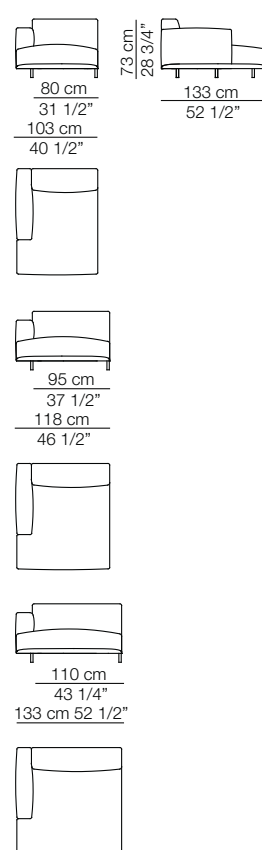

Elemento angolo
Corner unit

Elementi con 1 bracciolo
Units with 1 armrest

Pouf

Elementi senza braccioli
Units without armrests

Chaise longue con 1 bracciolo
Chaise longue with 1 armrest

CLAUDINE L

Divani Sofas

Elementi con 1 bracciolo Units with 1 armrest

Elementi senza braccioli Units without armrests

Chaise longue con 1 bracciolo Chaise longue with 1 armrest

Elemento angolo Corner unit

Pouf

Claudine M-L

Composizioni Compositions

Sizes, weights and finishes may change without previous notice. All dimensions are expressed in centimeters and inches. File CAD 2D-3D available on www.arflex.com For more information on product visit www.arflex.com, or contact us at : info@arflex.it