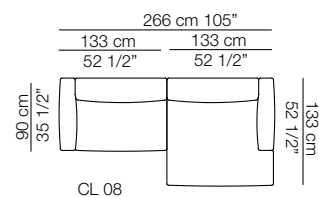

Elementi con 1 bracciolo Units with 1 armrest

Elementi senza braccioli Units without armrests

Chaise longue con 1 bracciolo Chaise longue with 1 armrest

Elemento angolo Corner unit

Pouf

Claudine M-L

Composizioni Compositions

Sizes, weights and finishes may change without previous notice. All dimensions are expressed in centimeters and inches. File CAD 2D-3D available on www.arflex.com For more information on product visit www.arflex.com, or contact us at : info@arflex.it