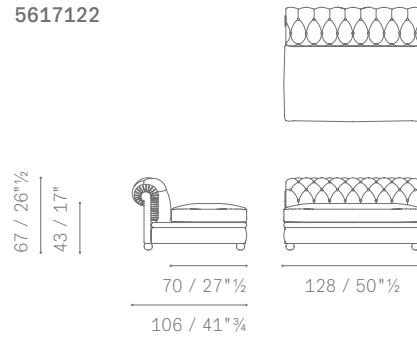

C.O.M. (Fabric/Mt. plain - Fabric/Mt. repeat)

Armless large chair: 2.40mt – 2.60mt

Sectional chaise Longue: 3.50mt – 3.90mt

Sectional 2-seater sofa: 4.20mt - 4.60mt

Ottoman: 2.20mt – 2.40mt

Removability. Only for the parts upholstered in fabric.

PIEDI IN ALLUMINIO / ALUMINIUM FEET

DIVANI SIMMETRICI E ASIMMETRICI / SYMMETRICAL AND ASYMMETRICAL SOFAS

POLTRONA LARGE SENZA BRACCIOLI
 LARGE ARMLESS CHAIR
 DIVANO 2 POSTI COMPONIBILE
 SECTIONAL 2 SEATER SOFA
 CHAISE LONGUE COMPONIBILE
 SECTIONAL CHAISE LONGUE
 POUF
 OTTOMAN

5617122

5617221

5617146

5617511

ESEMPIO DI COMPOSIZIONE 1 / LAYOUT EXAMPLE NO. 1

- 5617221 Sectional 2 seater sofa DX
- 5617122 Large armless chair
- 5617221 Sectional 2 seater sofa DX
- Suggested extra item
- 5599622 Fidelio small table 92×42 h37