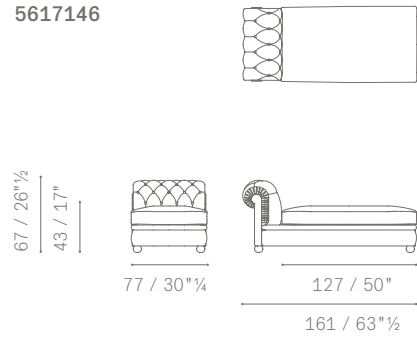

C.O.M. (Fabric/Mt. plain - Fabric/Mt. repeat)

Armless large chair: 2.40mt – 2.60mt

Sectional chaise Longue: 3.50mt – 3.90mt

Sectional 2-seater sofa: 4.20mt - 4.60mt

Ottoman: 2.20mt – 2.40mt

Removability. Only for the parts upholstered in fabric.

PIEDI IN ALLUMINIO / ALUMINIUM FEET

DIVANI SIMMETRICI E ASIMMETRICI / SYMMETRICAL AND ASYMMETRICAL SOFAS

POLTRONA LARGE SENZA BRACCIOLI
 LARGE ARMLESS CHAIR
 DIVANO 2 POSTI COMPONIBILE
 SECTIONAL 2 SEATER SOFA
 CHAISE LONGUE COMPONIBILE
 SECTIONAL CHAISE LONGUE
 POUF
 OTTOMAN

5617122

5617221

5617146

5617511

ESEMPIO DI COMPOSIZIONE 1 / LAYOUT EXAMPLE NO. 1

- 5617221 Sectional 2 seater sofa DX
- 5617122 Large armless chair
- 5617221 Sectional 2 seater sofa DX
- Suggested extra item
- 5599622 Fidelio small table 92×42 h37

ESEMPIO DI COMPOSIZIONE 2 / LAYOUT EXAMPLE NO. 2

- 5617511 Ottoman
- 5617122 Large armless chair
- 5617221 2 seater sofa SX
- 5617146 Sectional chaise longue
- Suggested extra items
- 5599621 Fidelio small table 53X42 h55
- 5599623 Fidelio small table 110×42 h49