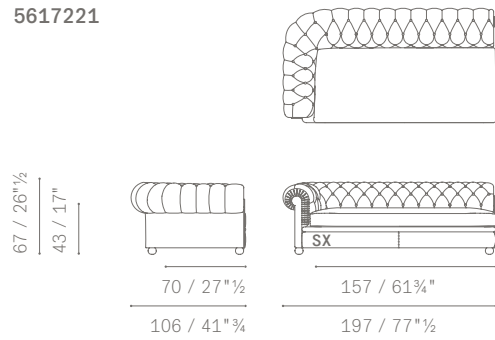

C.O.M. (Fabric/Mt. plain - Fabric/Mt. repeat)

Armless large chair: 2.40mt – 2.60mt

Sectional chaise Longue: 3.50mt – 3.90mt

Sectional 2-seater sofa: 4.20mt - 4.60mt

Ottoman: 2.20mt – 2.40mt

Removability. Only for the parts upholstered in fabric.

PIEDI IN ALLUMINIO / ALUMINIUM FEET

DIVANI SIMMETRICI E ASIMMETRICI / SYMMETRICAL AND ASYMMETRICAL SOFAS

POLTRONA LARGE SENZA BRACCIOLI
 LARGE ARMLESS CHAIR
 DIVANO 2 POSTI COMPONIBILE
 SECTIONAL 2 SEATER SOFA
 CHAISE LONGUE COMPONIBILE
 SECTIONAL CHAISE LONGUE
 POUF
 OTTOMAN

5617122

5617221

5617146

5617511

ESEMPIO DI COMPOSIZIONE 1 / LAYOUT EXAMPLE NO. 1

- 5617221 Sectional 2 seater sofa DX
- 5617122 Large armless chair
- 5617221 Sectional 2 seater sofa DX
- Suggested extra item
- 5599622 Fidelio small table 92×42 h37

ESEMPIO DI COMPOSIZIONE 2 / LAYOUT EXAMPLE NO. 2

- 5617511 Ottoman
- 5617122 Large armless chair
- 5617221 2 seater sofa SX
- 5617146 Sectional chaise longue
- Suggested extra items
- 5599621 Fidelio small table 53X42 h55
- 5599623 Fidelio small table 110×42 h49