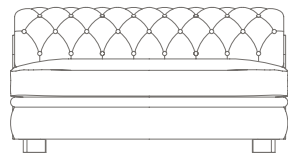

C.O.M. (Fabric/Mt. plain - Fabric/Mt. repeat)

Poltrona large senza braccioli: 2.40mt – 2.60mt

Chaise Longue componibile: 3.50mt – 3.90mt

Divano 2 posti componibile: 4.20mt - 4.60mt

Pouf: 2.20mt – 2.40mt

Sfoderabilità. Prevista solo per i cuscini seduta quando in tessuto.

Dettagli estetici. Una fila di chiodini rivestiti in pelle rifinisce il retro. La lavorazione capitonné del manto, di poltrona, divano e pouf, è eseguita interamente a mano. Diversamente dalla versione Chester e Chester – One la base sotto la seduta è liscia e non ha lavorazione capitonné.

C.O.M. (Fabric/Mt. plain - Fabric/Mt. repeat)

Armless large chair: 2.40mt – 2.60mt

Sectional chaise Longue: 3.50mt – 3.90mt

Sectional 2-seater sofa: 4.20mt - 4.60mt

Ottoman: 2.20mt – 2.40mt

Removability. Only for the parts upholstered in fabric.

Aesthetic details. The external back is finished with a row of leather covered tacks. The backrest and armrests of both armchair and sofa, as well as the ottoman, feature a handmade capitonné design.

NUOVO PIEDE OPZIONALE / NEW OPTIONAL FEET

PIEDI IN ALLUMINIO / ALUMINIUM FEET