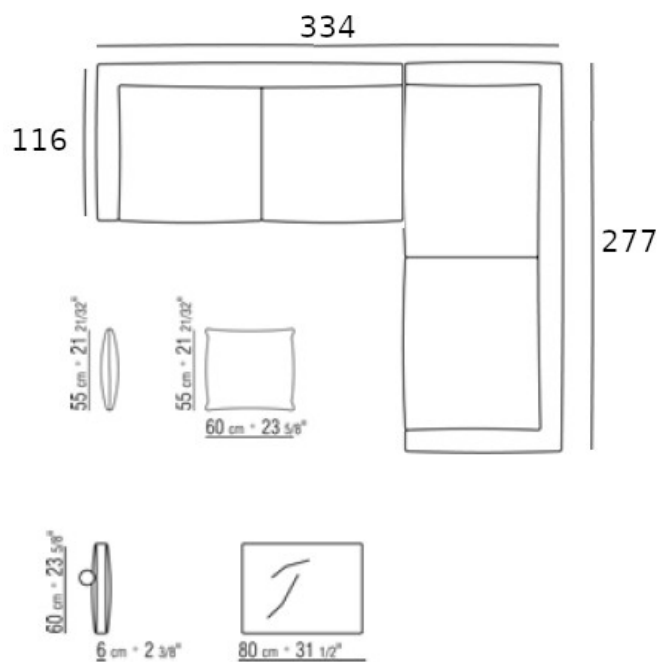

Bronzed color feet.