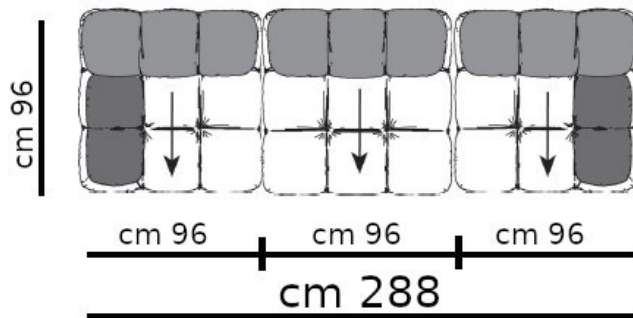

Furniture Specification

Project: Tomassini Arredamenti Display

Item: Sofa
Qty: 1

Name: Camaleonda

Description: Sofa covered in fabric with beech wood feet, composed of:
- n.1 left-end element with high backrest and low armrest, cm.96x96x67h;
- n.1 central element with high backrest,cm.96x96x67h;
- n.1 right-end element with high backrest and low armrest, cm.96x96x67h;
Dimension: Cm.288x96x40/67h
Finish: Off-white color fabric cover; wooden feet in natural beech.

Sample / Image Reference (Main picture is indicative)

Note:

Off-white coloured fabric

Natural beech wood