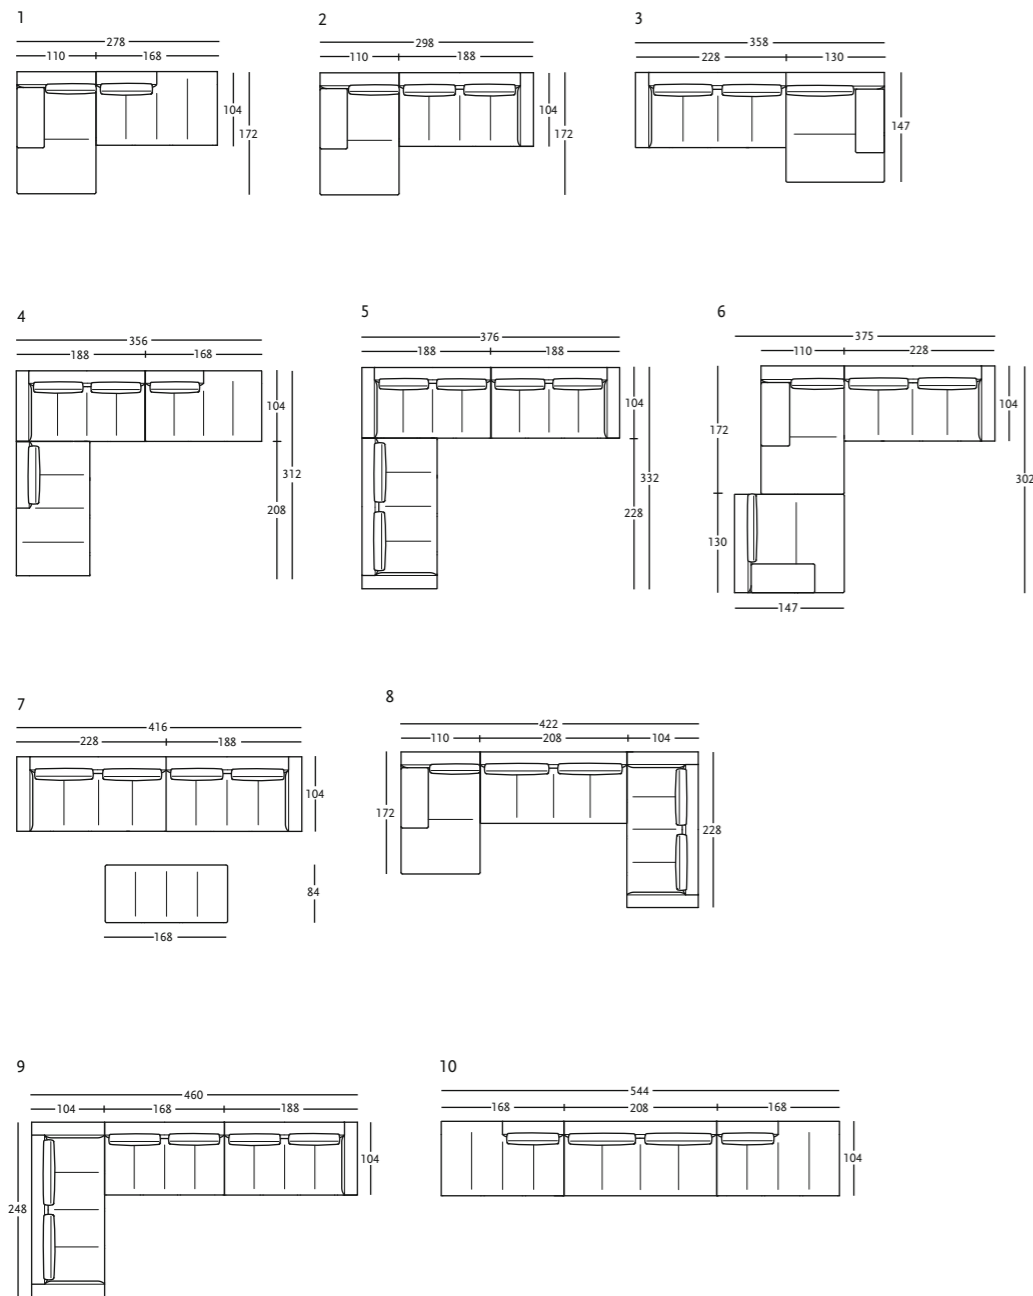

1335 Bruce

Esempi di composizione
Examples of composition
Exemples de compositions
Beispiele zur Komposition der Elemente
Ejemplos de composiciones