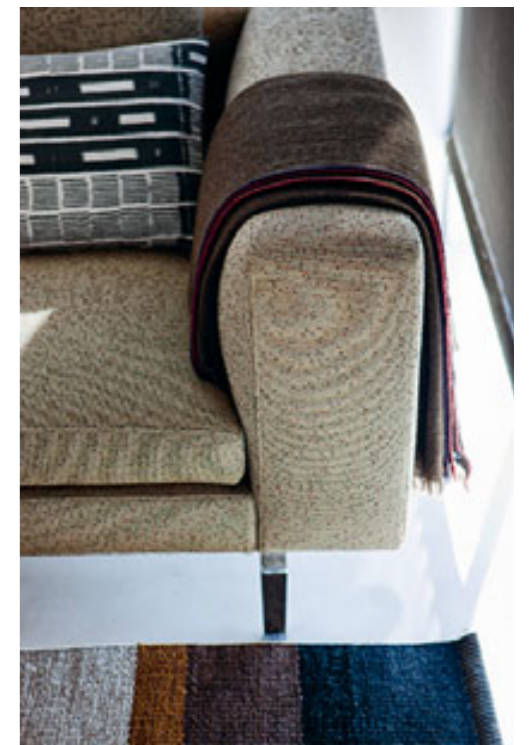

Nella pagina accanto:
composizione divano Bruce n°6
in tessuto Vezzo 26430 con piedini
lucidi; cuscinetti con tessuti
decorativi Trattino 3, Decorativo
4, Decorativo D, Trattino 5.
Tavolino Strips da 80x140 cm in
rovere tinto wengé con struttura
verniciata nera. Tavolino Tempo.
Sottoconsole Quaderna.
In questa pagina: dettaglio del
divano Bruce in tessuto Vezzo
26430. Cuscinetto Decorativo 4.
In the opposite page: Bruce
sofa composition n° 6 in fabric
Vezzo 26430 with polished legs;
small cushions with decoration
fabrics Trattino 3, Decorativo 4,
Decorativo D, Trattino 5, Strips
small table 80x140 cm in
wengé-stained oak with black
varnished frame. Tempo small
table. Quaderna bench. In this
page: close-up of the Bruce sofa
in fabric Vezzo 26430.
Decorativo 4 small cushion.