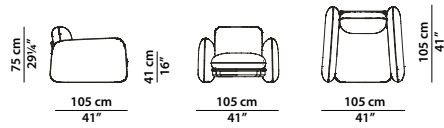

We recommend making the structure of this model with stiff leathers and the seat with soft ones;

Cushions (seat and back included) available in soft leathers only.

105 x 105 h75 | 0,98 m³

Poltrona. Armchair.

260 x 105 h75 | 2,11 m³

Divano. Sofa.

310 x 105 h75 | 2,46 m³

Divano. Sofa.