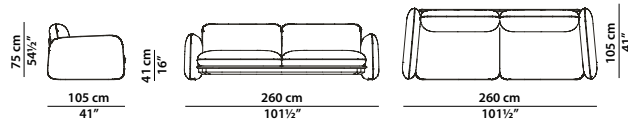

We recommend making the structure of this model with stiff leathers and the seat with soft ones;

Cushions (seat and back included) available in soft leathers only.

105 x 105 h75 | 0,98 m³

Poltrona. Armchair.

260 x 105 h75 | 2,11 m³

Divano. Sofa.

310 x 105 h75 | 2,46 m³

Divano. Sofa.