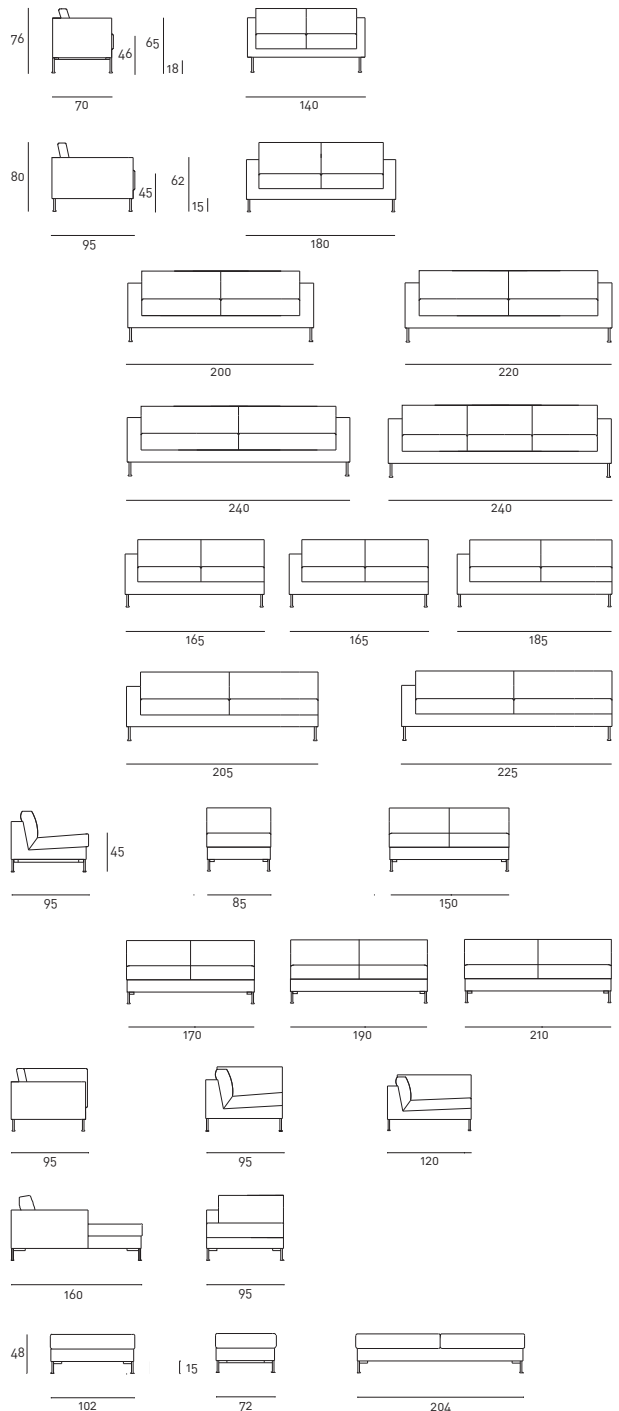

Box

design Piero Lissoni

One-piece frame in double-panelled pine and poplar. The feet are in steel, chromed or satin finish. Sprung base with woven elastic straps in covered rubber. Padding in differentiated density polyurethane foam. Acrylic fibre cover with polyamide velveteen backing. The seat and back cushions are in prewashed and sterilized goose down, or in polyurethane foam covered with acrylic fibre layers. Leather or fabric upholstery. The covers in the fabric version are fully removable. Available also with valance. Seat depth 57cm.

Box with valance

design Piero Lissoni

One-piece frame in double-panelled pine and poplar. The feet are in steel, chromed or satin finish. Sprung base with woven elastic straps in covered rubber. Padding in differentiated density polyurethane foam. Acrylic fibre cover with polyamide velveteen backing. The seat and back cushions are in prewashed and sterilized goose down, or in polyurethane foam covered with acrylic fibre layers. Leather or fabric upholstery. The covers in the fabric version are fully removable. Available also with valance. Seat depth 57cm.

BOX con balza