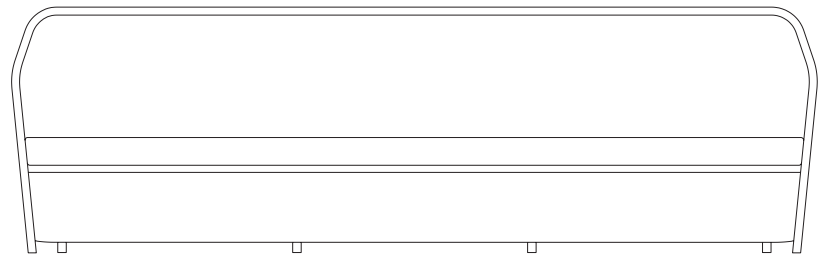

Bitta Lounge
3 Seater sofa lounge
parallels
by Rodolfo Dordoni

kettal

3 Seater sofa lounge parallels

Designer
Rodolfo Dordoni

Collection
Bitta Lounge

Reference
KS7L00800

1/5

cm/inch

cm/inch

250/94,8

The new Bitta Lounge features a gentle, rounded design with sizes and proportions appropriate for small spaces. Thanks to its lightness and design it is ideal for public and residential areas, with seat and backrest cushions for greater ergonomic comfort.