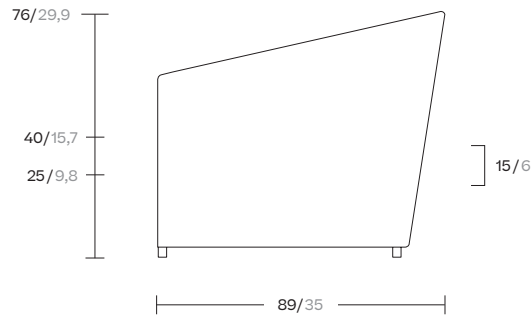

Bitta Lounge
3 Seater sofa lounge
parallels
by Rodolfo Dordoni

kettal

3 Seater sofa lounge parallels

Designer
Rodolfo Dordoni

Collection
Bitta Lounge

Reference
KS7L00800

1/5

cm/inch

cm/inch

250/94,8

The new Bitta Lounge features a gentle, rounded design with sizes and proportions appropriate for small spaces. Thanks to its lightness and design it is ideal for public and residential areas, with seat and backrest cushions for greater ergonomic comfort.