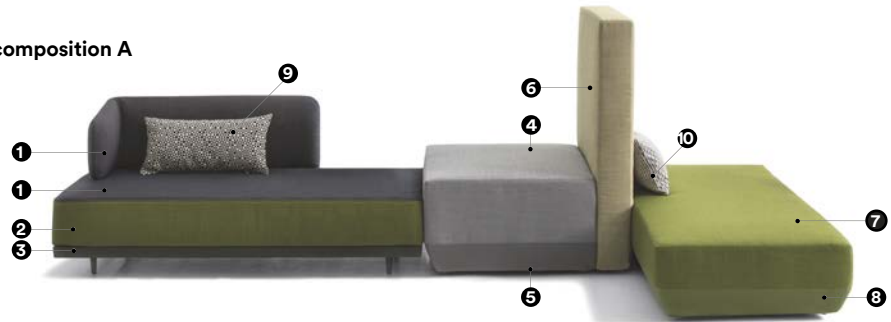

- 1 A7286 Canvas 764
- 2 A7288 Canvas 954
- 3 Sand Gey NCS 5005-Y20R
- 4 A3177 Steelcut Trio 133
- 5 A7840 Boltaflex 17403 Grey
- 6 A7293 Canvas 414
- 7 A7288 Canvas 954
- 8 A4307 Stamskin Top 43040-07474
- 9 A5503 Checker Split
- 10 A0960 Pictor 261.000

composition A

BK1 M36
cat. S

BK1 M08
cat. W

BK1 M11
cat. S

- 1 A5559 Steelcut Trio 655
- 2 A5540 Steelcut Trio 645
- 3 A7824 Bolta Flex 17704 Rosewood
- 4 A7283 Canvas 644
- 5 A4301 Stamskin Top F4340-07478
- 6 B0105 Cioccolato
- 7 A4356 Remix 653