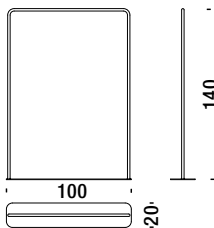

Curtain hanger element 100x140

Porta tenda 100x140

M50

0,2 m³ 5 Kg