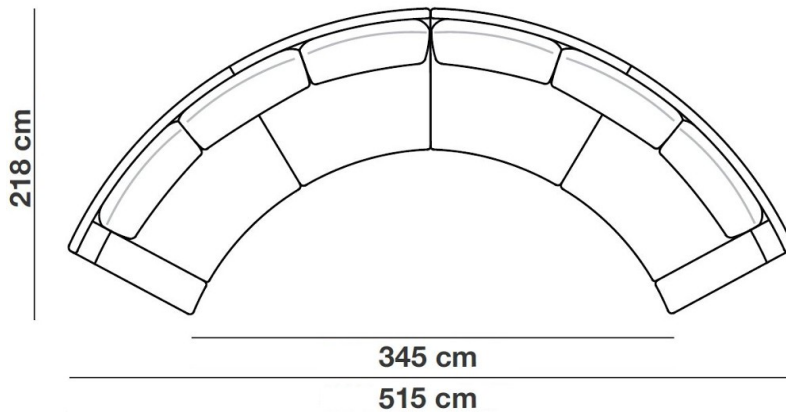

Furniture Specification

Project:	Tomassini Arredamenti Display
Item:	Sofa
Qty:	1
Name:	Ben Ben
Description:	Sofa covered in fabric, composed of: n.2 curved units with armrest, cm.304x130x77h, n.1 right + n.1 left; n.7 optional cushions, cm.50x50.
Dimension:	Cm.515x218x77h
Finish:	Sofa and n.4 optional cushions covered in light grey fabric; n.3 optional cushions covered in an off-white, taupe and green melange.
Manufacturer:	Arflex
Additional specification:	Fillings and coverings are in accordance with Italian regulations. Any fireproofing or other treatment required by law in other countries must be requested upon ordering and is the responsibility of the final customer.

Sample / Image Reference *(Main Picture is indicative)*

Note:

Light grey

Off-white, taupe and green