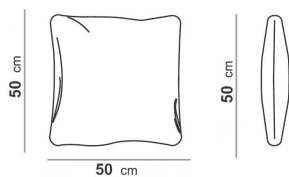

Furniture Specification

Project:	Tomassini Arredamenti Display
Item:	Sofa
Qty:	1
Name:	Ben Ben
Description:	Sofa covered in fabric, composed of: n.2 curved units with armrest, cm.304x130x77h, n.1 right + n.1 left; n.7 optional cushions, cm.50x50.
Dimension:	Cm.515x218x77h
Finish:	Sofa and n.4 optional cushions covered in light grey fabric; n.3 optional cushions covered in an off-white, taupe and green melange.
Manufacturer:	Arflex
Additional specification:	Fillings and coverings are in accordance with Italian regulations. Any fireproofing or other treatment required by law in other countries must be requested upon ordering and is the responsibility of the final customer.

Sample / Image Reference *(Main Picture is indicative)*

Note:

Light grey

Off-white, taupe and green