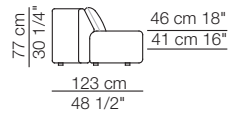

BEN BEN

Divano
Sofa

Elementi con 1 bracciolo /
Units with 1 armrest