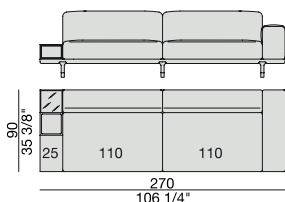

SOFA
220x90

SOFA High Arm
220x90

SOFA with Container
245x90

SOFA with Coffee Table
245x90

SOFA with side Container
220x90

SOFA with side Coffee Table
220x90

SOFA
270x90

SOFA High Arm
270x90

SOFA with Coffee Table
270x90

SOFA with side Container
270x90

SOFA with side Coffee Table
270x90

**SOFA/CENTRAL UNIT
with Containers**
220x90

**SOFA/CENTRAL UNIT
with Coffee Tables**
220x90

**SOFA/CENTRAL UNIT
with Coffee table and Container**
220x90

**SOFA/CENTRAL UNIT
with Containers**
270x90

**SOFA/CENTRAL UNIT
with side Coffee tables**
220x90

**SOFA/CENTRAL UNIT
with Coffee table and Container**
220x90

CENTRAL UNIT
170x90

CENTRAL UNIT with Container
195x90