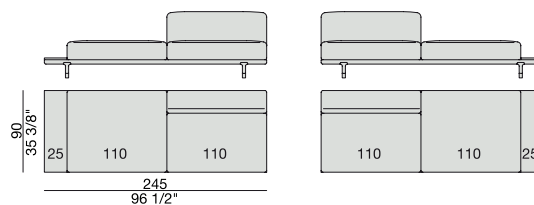

CORNER
220x90

CORNER with Side Container
220x90

CORNER with Side Coffee Table
220x90

CORNER
270x90

CORNER with Side Container
270x90

CORNER with Side Coffee Table
270x90

END UNIT/CORNER
with Side Coffee Table
195x90

END UNIT/CORNER
with Side Coffee Table
220x90

END UNIT Low Arm
195x90

END UNIT High Arm
195x90

END UNIT with Side Container
195x90

END UNIT with Side Coffee Table
195x90

END UNIT with Side Coffee Table
220x90

END UNIT Low Arm
245x90

END UNIT High Arm
245x90

END UNIT with Side Container
245x90

END UNIT with Side Coffee Table
245x90

END UNIT with Side Coffee Table
270x90

CHAISE LONGUE
170x90

**CHAISE LONGUE
with Side Container**
195x90

**CHAISE LONGUE
with Side Coffee Table**
195x90

CHAISE LONGUE
220x90

**CHAISE LONGUE
with Side Container**
245x90

**CHAISE LONGUE
with Side Coffee Table**
245x90

OPEN-END CORNER
135x150

OPEN-END CORNER
90x195