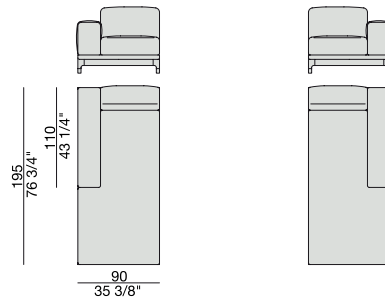

END UNIT Low Arm
245x90

END UNIT High Arm
245x90

END UNIT with Side Container
245x90

END UNIT with Side Coffee Table
245x90

END UNIT with Side Coffee Table
270x90

CHAISE LONGUE
170x90

**CHAISE LONGUE
with Side Container**
195x90

**CHAISE LONGUE
with Side Coffee Table**
195x90

CHAISE LONGUE
220x90

**CHAISE LONGUE
with Side Container**
245x90

**CHAISE LONGUE
with Side Coffee Table**
245x90

OPEN-END CORNER
135x150

OPEN-END CORNER
90x195