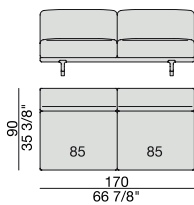

SOFA
220x90

SOFA High Arm
220x90

SOFA with Container
245x90

SOFA with Coffee Table
245x90

SOFA with side Container
220x90

SOFA with side Coffee Table
220x90

SOFA
270x90

SOFA High Arm
270x90

SOFA with Coffee Table
270x90

SOFA with side Container
270x90

SOFA with side Coffee Table
270x90

**SOFA/CENTRAL UNIT
with Containers**
220x90

**SOFA/CENTRAL UNIT
with Coffee Tables**
220x90

**SOFA/CENTRAL UNIT
with Coffee table and Container**
220x90

**SOFA/CENTRAL UNIT
with Containers**
270x90

**SOFA/CENTRAL UNIT
with side Coffee tables**
220x90

**SOFA/CENTRAL UNIT
with Coffee table and Container**
220x90

CENTRAL UNIT
170x90

CENTRAL UNIT with Container
195x90

CENTRAL UNIT with Coffee Table
195x90

CENTRAL UNIT
220x90

CENTRAL UNIT with Coffee Table
220x90

CENTRAL UNIT with Container
245x90

CENTRAL UNIT with Coffee Table
245x90

CENTRAL UNIT with Coffee Table
2700x90