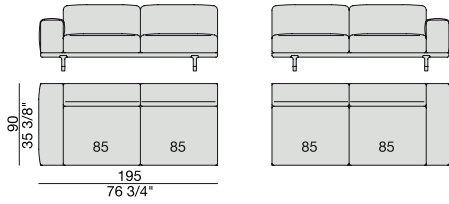

**SOFA/CENTRAL UNIT
with Containers**
270x90

**SOFA/CENTRAL UNIT
with side Coffee tables**
220x90

**SOFA/CENTRAL UNIT
with Coffee table and Container**
220x90

CENTRAL UNIT
170x90

CENTRAL UNIT with Container
195x90

CENTRAL UNIT with Coffee Table
195x90

CENTRAL UNIT
220x90

CENTRAL UNIT with Coffee Table
220x90

CENTRAL UNIT with Container
245x90

CENTRAL UNIT with Coffee Table
245x90

CENTRAL UNIT with Coffee Table
2700x90

CORNER
220x90

CORNER with Side Container
220x90

CORNER with Side Coffee Table
220x90

CORNER
270x90

CORNER with Side Container
270x90

CORNER with Side Coffee Table
270x90

END UNIT/CORNER
with Side Coffee Table
195x90

END UNIT/CORNER
with Side Coffee Table
220x90

END UNIT Low Arm
195x90

END UNIT High Arm
195x90

END UNIT with Side Container
195x90

END UNIT with Side Coffee Table
195x90

END UNIT with Side Coffee Table
220x90