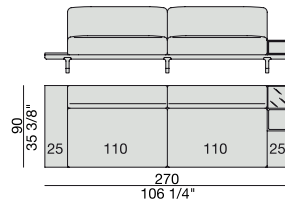

SOFA
220x90

SOFA High Arm
220x90

SOFA with Container
245x90

SOFA with Coffee Table
245x90

SOFA with side Container
220x90

SOFA with side Coffee Table
220x90

SOFA
270x90

SOFA High Arm
270x90

SOFA with Coffee Table
270x90

SOFA with side Container
270x90

SOFA with side Coffee Table
270x90

**SOFA/CENTRAL UNIT
with Containers**
220x90

**SOFA/CENTRAL UNIT
with Coffee Tables**
220x90

**SOFA/CENTRAL UNIT
with Coffee table and Container**
220x90

**SOFA/CENTRAL UNIT
with Containers**
270x90

**SOFA/CENTRAL UNIT
with side Coffee tables**
220x90

**SOFA/CENTRAL UNIT
with Coffee table and Container**
220x90

CENTRAL UNIT
170x90

CENTRAL UNIT with Container
195x90

CENTRAL UNIT with Coffee Table
195x90

CENTRAL UNIT
220x90

CENTRAL UNIT with Coffee Table
220x90

CENTRAL UNIT with Container
245x90

CENTRAL UNIT with Coffee Table
245x90

CENTRAL UNIT with Coffee Table
2700x90