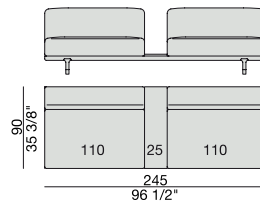

SOFA with Coffee Table
270x90

SOFA with side Container
270x90

SOFA with side Coffee Table
270x90

**SOFA/CENTRAL UNIT
with Containers**
220x90

**SOFA/CENTRAL UNIT
with Coffee Tables**
220x90

**SOFA/CENTRAL UNIT
with Coffee table and Container**
220x90

**SOFA/CENTRAL UNIT
with Containers**
270x90

**SOFA/CENTRAL UNIT
with side Coffee tables**
220x90

**SOFA/CENTRAL UNIT
with Coffee table and Container**
220x90

CENTRAL UNIT
170x90

CENTRAL UNIT with Container
195x90

CENTRAL UNIT with Coffee Table
195x90

CENTRAL UNIT
220x90

CENTRAL UNIT with Coffee Table
220x90

CENTRAL UNIT with Container
245x90

CENTRAL UNIT with Coffee Table
245x90

CENTRAL UNIT with Coffee Table
2700x90

CORNER
220x90

CORNER with Side Container
220x90

CORNER with Side Coffee Table
220x90

CORNER
270x90

CORNER with Side Container
270x90

CORNER with Side Coffee Table
270x90

END UNIT/CORNER
with Side Coffee Table
195x90