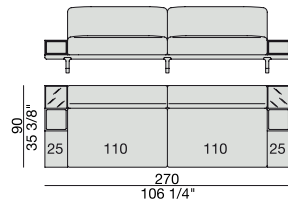

SOFA
220x90

SOFA High Arm
220x90

SOFA with Container
245x90

SOFA with Coffee Table
245x90

SOFA with side Container
220x90

SOFA with side Coffee Table
220x90

SOFA
270x90

SOFA High Arm
270x90

SOFA with Coffee Table
270x90

SOFA with side Container
270x90

SOFA with side Coffee Table
270x90

**SOFA/CENTRAL UNIT
with Containers**
220x90

**SOFA/CENTRAL UNIT
with Coffee Tables**
220x90

**SOFA/CENTRAL UNIT
with Coffee table and Container**
220x90

**SOFA/CENTRAL UNIT
with Containers**
270x90

**SOFA/CENTRAL UNIT
with side Coffee tables**
220x90

**SOFA/CENTRAL UNIT
with Coffee table and Container**
220x90

CENTRAL UNIT
170x90

CENTRAL UNIT with Container
195x90

CENTRAL UNIT with Coffee Table
195x90

CENTRAL UNIT
220x90

CENTRAL UNIT with Coffee Table
220x90

CENTRAL UNIT with Container
245x90

CENTRAL UNIT with Coffee Table
245x90

CENTRAL UNIT with Coffee Table
2700x90