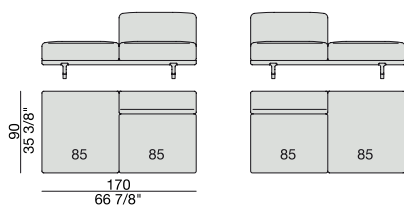

CORNER
220x90

CORNER with Side Container
220x90

CORNER with Side Coffee Table
220x90

CORNER
270x90

CORNER with Side Container
270x90

CORNER with Side Coffee Table
270x90

END UNIT/CORNER
with Side Coffee Table
195x90

END UNIT/CORNER
with Side Coffee Table
220x90

END UNIT Low Arm
195x90

END UNIT High Arm
195x90

END UNIT with Side Container
195x90

END UNIT with Side Coffee Table
195x90

END UNIT with Side Coffee Table
220x90

END UNIT Low Arm
245x90

END UNIT High Arm
245x90

END UNIT with Side Container
245x90

END UNIT with Side Coffee Table
245x90

END UNIT with Side Coffee Table
270x90

CHAISE LONGUE
170x90

**CHAISE LONGUE
with Side Container**
195x90

**CHAISE LONGUE
with Side Coffee Table**
195x90

CHAISE LONGUE
220x90

**CHAISE LONGUE
with Side Container**
245x90

**CHAISE LONGUE
with Side Coffee Table**
245x90

OPEN-END CORNER
135x150

OPEN-END CORNER
90x195