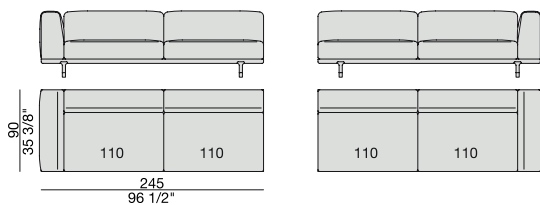

CENTRAL UNIT with Coffee Table
195x90

CENTRAL UNIT
220x90

CENTRAL UNIT with Coffee Table
220x90

CENTRAL UNIT with Container
245x90

CENTRAL UNIT with Coffee Table
245x90

CENTRAL UNIT with Coffee Table
2700x90

CORNER
220x90

CORNER with Side Container
220x90

CORNER with Side Coffee Table
220x90

CORNER
270x90

CORNER with Side Container
270x90

CORNER with Side Coffee Table
270x90

END UNIT/CORNER
with Side Coffee Table
195x90

END UNIT/CORNER
with Side Coffee Table
220x90

END UNIT Low Arm
195x90

END UNIT High Arm
195x90

END UNIT with Side Container
195x90

END UNIT with Side Coffee Table
195x90

END UNIT with Side Coffee Table
220x90

END UNIT Low Arm
245x90

END UNIT High Arm
245x90

END UNIT with Side Container
245x90

END UNIT with Side Coffee Table
245x90

END UNIT with Side Coffee Table
270x90

CHAISE LONGUE
170x90

**CHAISE LONGUE
with Side Container**
195x90