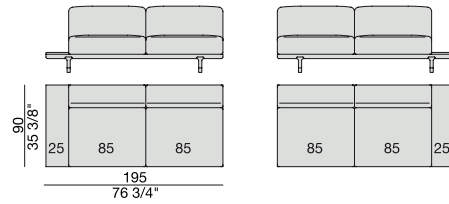

CENTRAL UNIT with Coffee Table
195x90

CENTRAL UNIT
220x90

CENTRAL UNIT with Coffee Table
220x90

CENTRAL UNIT with Container
245x90

CENTRAL UNIT with Coffee Table
245x90

CENTRAL UNIT with Coffee Table
2700x90

CORNER
220x90

CORNER with Side Container
220x90

CORNER with Side Coffee Table
220x90

CORNER
270x90

CORNER with Side Container
270x90

CORNER with Side Coffee Table
270x90

END UNIT/CORNER
with Side Coffee Table
195x90

END UNIT/CORNER
with Side Coffee Table
220x90

END UNIT Low Arm
195x90

END UNIT High Arm
195x90

END UNIT with Side Container
195x90

END UNIT with Side Coffee Table
195x90

END UNIT with Side Coffee Table
220x90

END UNIT Low Arm
245x90

END UNIT High Arm
245x90

END UNIT with Side Container
245x90

END UNIT with Side Coffee Table
245x90

END UNIT with Side Coffee Table
270x90

CHAISE LONGUE
170x90

**CHAISE LONGUE
with Side Container**
195x90