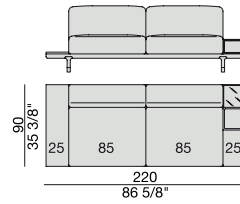

SOFA
220x90

SOFA High Arm
220x90

SOFA with Container
245x90

SOFA with Coffee Table
245x90

SOFA with side Container
220x90

SOFA with side Coffee Table
220x90

SOFA
270x90

SOFA High Arm
270x90

SOFA with Coffee Table
270x90

SOFA with side Container
270x90

SOFA with side Coffee Table
270x90

**SOFA/CENTRAL UNIT
with Containers**
220x90

**SOFA/CENTRAL UNIT
with Coffee Tables**
220x90

**SOFA/CENTRAL UNIT
with Coffee table and Container**
220x90

**SOFA/CENTRAL UNIT
with Containers**
270x90

**SOFA/CENTRAL UNIT
with side Coffee tables**
220x90

**SOFA/CENTRAL UNIT
with Coffee table and Container**
220x90

CENTRAL UNIT
170x90

CENTRAL UNIT with Container
195x90

CENTRAL UNIT with Coffee Table
195x90

CENTRAL UNIT
220x90

CENTRAL UNIT with Coffee Table
220x90

CENTRAL UNIT with Container
245x90

CENTRAL UNIT with Coffee Table
245x90

CENTRAL UNIT with Coffee Table
2700x90