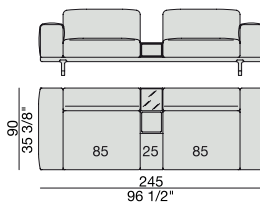

SOFA
220x90

SOFA High Arm
220x90

SOFA with Container
245x90

SOFA with Coffee Table
245x90

SOFA with side Container
220x90

SOFA with side Coffee Table
220x90

SOFA
270x90

SOFA High Arm
270x90

SOFA with Coffee Table
270x90

SOFA with side Container
270x90

SOFA with side Coffee Table
270x90

**SOFA/CENTRAL UNIT
with Containers**
220x90

**SOFA/CENTRAL UNIT
with Coffee Tables**
220x90

**SOFA/CENTRAL UNIT
with Coffee table and Container**
220x90

**SOFA/CENTRAL UNIT
with Containers**
270x90

**SOFA/CENTRAL UNIT
with side Coffee tables**
220x90

**SOFA/CENTRAL UNIT
with Coffee table and Container**
220x90

CENTRAL UNIT
170x90

CENTRAL UNIT with Container
195x90