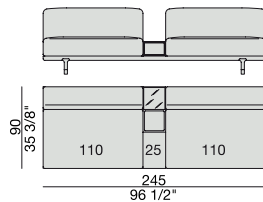

SOFA with Coffee Table
270x90

SOFA with side Container
270x90

SOFA with side Coffee Table
270x90

**SOFA/CENTRAL UNIT
with Containers**
220x90

**SOFA/CENTRAL UNIT
with Coffee Tables**
220x90

**SOFA/CENTRAL UNIT
with Coffee table and Container**
220x90

**SOFA/CENTRAL UNIT
with Containers**
270x90

**SOFA/CENTRAL UNIT
with side Coffee tables**
220x90

**SOFA/CENTRAL UNIT
with Coffee table and Container**
220x90

CENTRAL UNIT
170x90

CENTRAL UNIT with Container
195x90

CENTRAL UNIT with Coffee Table
195x90

CENTRAL UNIT
220x90

CENTRAL UNIT with Coffee Table
220x90

CENTRAL UNIT with Container
245x90

CENTRAL UNIT with Coffee Table
245x90

CENTRAL UNIT with Coffee Table
2700x90

CORNER
220x90

CORNER with Side Container
220x90

CORNER with Side Coffee Table
220x90

CORNER
270x90

CORNER with Side Container
270x90

CORNER with Side Coffee Table
270x90

END UNIT/CORNER
with Side Coffee Table
195x90