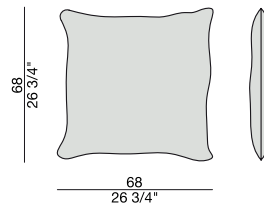

END UNIT Low Arm
245x90

END UNIT High Arm
245x90

END UNIT with Side Container
245x90

END UNIT with Side Coffee Table
245x90

END UNIT with Side Coffee Table
270x90

CHAISE LONGUE
170x90

**CHAISE LONGUE
with Side Container**
195x90

**CHAISE LONGUE
with Side Coffee Table**
195x90

CHAISE LONGUE
220x90

**CHAISE LONGUE
with Side Container**
245x90

**CHAISE LONGUE
with Side Coffee Table**
245x90

OPEN-END CORNER
135x150

OPEN-END CORNER
90x195

STOOL with Coffe Table
195x90

STOOL with Coffe Table
220x90

STOOL
170x90

DAY BED
220x90

POGGIARENI

CUSCINO

ESSENZE | *Essences*

Noce Canaletta
Canaletta Walnut