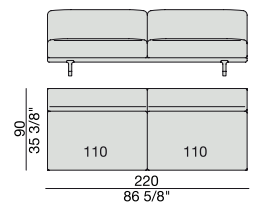

SOFA with Coffee Table
270x90

SOFA with side Container
270x90

SOFA with side Coffee Table
270x90

**SOFA/CENTRAL UNIT
with Containers**
220x90

**SOFA/CENTRAL UNIT
with Coffee Tables**
220x90

**SOFA/CENTRAL UNIT
with Coffee table and Container**
220x90

**SOFA/CENTRAL UNIT
with Containers**
270x90

**SOFA/CENTRAL UNIT
with side Coffee tables**
220x90

**SOFA/CENTRAL UNIT
with Coffee table and Container**
220x90

CENTRAL UNIT
170x90

CENTRAL UNIT with Container
195x90

CENTRAL UNIT with Coffee Table
195x90

CENTRAL UNIT
220x90

CENTRAL UNIT with Coffee Table
220x90

CENTRAL UNIT with Container
245x90

CENTRAL UNIT with Coffee Table
245x90

CENTRAL UNIT with Coffee Table
2700x90

CORNER
220x90

CORNER with Side Container
220x90

CORNER with Side Coffee Table
220x90

CORNER
270x90

CORNER with Side Container
270x90

CORNER with Side Coffee Table
270x90

END UNIT/CORNER
with Side Coffee Table
195x90