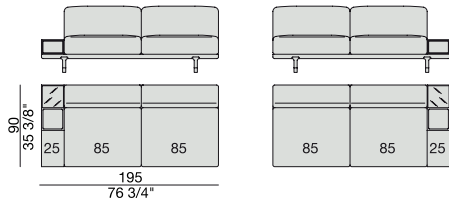

**SOFA/CENTRAL UNIT
with Containers**
270x90

**SOFA/CENTRAL UNIT
with side Coffee tables**
220x90

**SOFA/CENTRAL UNIT
with Coffee table and Container**
220x90

CENTRAL UNIT
170x90

CENTRAL UNIT with Container
195x90

CENTRAL UNIT with Coffee Table
195x90

CENTRAL UNIT
220x90

CENTRAL UNIT with Coffee Table
220x90

CENTRAL UNIT with Container
245x90

CENTRAL UNIT with Coffee Table
245x90

CENTRAL UNIT with Coffee Table
2700x90

CORNER
220x90

CORNER with Side Container
220x90

CORNER with Side Coffee Table
220x90

CORNER
270x90

CORNER with Side Container
270x90

CORNER with Side Coffee Table
270x90

END UNIT/CORNER
with Side Coffee Table
195x90

END UNIT/CORNER
with Side Coffee Table
220x90

END UNIT Low Arm
195x90

END UNIT High Arm
195x90

END UNIT with Side Container
195x90

END UNIT with Side Coffee Table
195x90

END UNIT with Side Coffee Table
220x90