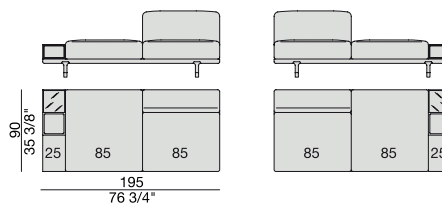

CORNER
220x90

CORNER with Side Container
220x90

CORNER with Side Coffee Table
220x90

CORNER
270x90

CORNER with Side Container
270x90

CORNER with Side Coffee Table
270x90

END UNIT/CORNER
with Side Coffee Table
195x90

END UNIT/CORNER
with Side Coffee Table
220x90

END UNIT Low Arm
195x90

END UNIT High Arm
195x90

END UNIT with Side Container
195x90

END UNIT with Side Coffee Table
195x90

END UNIT with Side Coffee Table
220x90

END UNIT Low Arm
245x90

END UNIT High Arm
245x90

END UNIT with Side Container
245x90

END UNIT with Side Coffee Table
245x90

END UNIT with Side Coffee Table
270x90

CHAISE LONGUE
170x90

**CHAISE LONGUE
with Side Container**
195x90

**CHAISE LONGUE
with Side Coffee Table**
195x90

CHAISE LONGUE
220x90

**CHAISE LONGUE
with Side Container**
245x90

**CHAISE LONGUE
with Side Coffee Table**
245x90

OPEN-END CORNER
135x150

OPEN-END CORNER
90x195