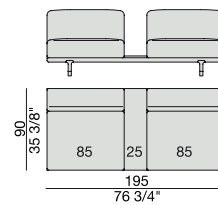

SOFA with Coffee Table
270x90

SOFA with side Container
270x90

SOFA with side Coffee Table
270x90

**SOFA/CENTRAL UNIT
with Containers**
220x90

**SOFA/CENTRAL UNIT
with Coffee Tables**
220x90

**SOFA/CENTRAL UNIT
with Coffee table and Container**
220x90

**SOFA/CENTRAL UNIT
with Containers**
270x90

**SOFA/CENTRAL UNIT
with side Coffee tables**
220x90

**SOFA/CENTRAL UNIT
with Coffee table and Container**
220x90

CENTRAL UNIT
170x90

CENTRAL UNIT with Container
195x90

CENTRAL UNIT with Coffee Table
195x90

CENTRAL UNIT
220x90

CENTRAL UNIT with Coffee Table
220x90

CENTRAL UNIT with Container
245x90

CENTRAL UNIT with Coffee Table
245x90

CENTRAL UNIT with Coffee Table
2700x90

CORNER
220x90

CORNER with Side Container
220x90

CORNER with Side Coffee Table
220x90

CORNER
270x90

CORNER with Side Container
270x90

CORNER with Side Coffee Table
270x90

END UNIT/CORNER
with Side Coffee Table
195x90