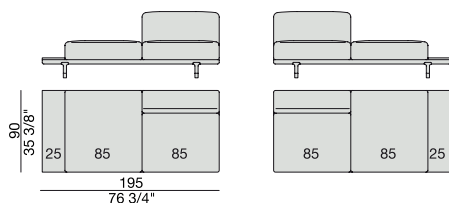

CORNER
220x90

CORNER with Side Container
220x90

CORNER with Side Coffee Table
220x90

CORNER
270x90

CORNER with Side Container
270x90

CORNER with Side Coffee Table
270x90

END UNIT/CORNER
with Side Coffee Table
195x90

END UNIT/CORNER
with Side Coffee Table
220x90

END UNIT Low Arm
195x90

END UNIT High Arm
195x90

END UNIT with Side Container
195x90

END UNIT with Side Coffee Table
195x90

END UNIT with Side Coffee Table
220x90

END UNIT Low Arm
245x90

END UNIT High Arm
245x90

END UNIT with Side Container
245x90

END UNIT with Side Coffee Table
245x90

END UNIT with Side Coffee Table
270x90

CHAISE LONGUE
170x90

**CHAISE LONGUE
with Side Container**
195x90

**CHAISE LONGUE
with Side Coffee Table**
195x90

CHAISE LONGUE
220x90

**CHAISE LONGUE
with Side Container**
245x90

**CHAISE LONGUE
with Side Coffee Table**
245x90

OPEN-END CORNER
135x150

OPEN-END CORNER
90x195