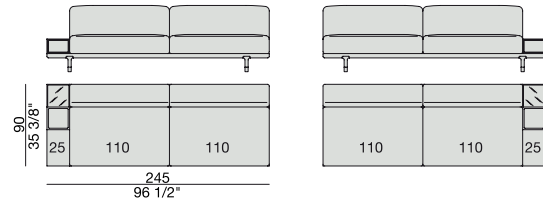

CENTRAL UNIT with Coffee Table
195x90

CENTRAL UNIT
220x90

CENTRAL UNIT with Coffee Table
220x90

CENTRAL UNIT with Container
245x90

CENTRAL UNIT with Coffee Table
245x90

CENTRAL UNIT with Coffee Table
2700x90

CORNER
220x90

CORNER with Side Container
220x90

CORNER with Side Coffee Table
220x90

CORNER
270x90

CORNER with Side Container
270x90

CORNER with Side Coffee Table
270x90

END UNIT/CORNER
with Side Coffee Table
195x90

END UNIT/CORNER
with Side Coffee Table
220x90

END UNIT Low Arm
195x90

END UNIT High Arm
195x90

END UNIT with Side Container
195x90

END UNIT with Side Coffee Table
195x90

END UNIT with Side Coffee Table
220x90

END UNIT Low Arm
245x90

END UNIT High Arm
245x90

END UNIT with Side Container
245x90

END UNIT with Side Coffee Table
245x90

END UNIT with Side Coffee Table
270x90

CHAISE LONGUE
170x90

**CHAISE LONGUE
with Side Container**
195x90