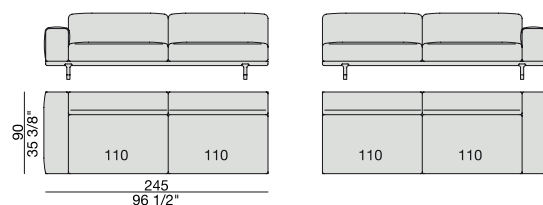

CENTRAL UNIT with Coffee Table
195x90

CENTRAL UNIT
220x90

CENTRAL UNIT with Coffee Table
220x90

CENTRAL UNIT with Container
245x90

CENTRAL UNIT with Coffee Table
245x90

CENTRAL UNIT with Coffee Table
2700x90

CORNER
220x90

CORNER with Side Container
220x90

CORNER with Side Coffee Table
220x90

CORNER
270x90

CORNER with Side Container
270x90

CORNER with Side Coffee Table
270x90

END UNIT/CORNER
with Side Coffee Table
195x90

END UNIT/CORNER
with Side Coffee Table
220x90

END UNIT Low Arm
195x90

END UNIT High Arm
195x90

END UNIT with Side Container
195x90

END UNIT with Side Coffee Table
195x90

END UNIT with Side Coffee Table
220x90

END UNIT Low Arm
245x90

END UNIT High Arm
245x90

END UNIT with Side Container
245x90

END UNIT with Side Coffee Table
245x90

END UNIT with Side Coffee Table
270x90

CHAISE LONGUE
170x90

**CHAISE LONGUE
with Side Container**
195x90