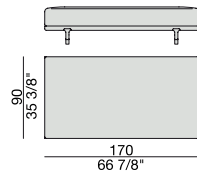

STOOL
170x90