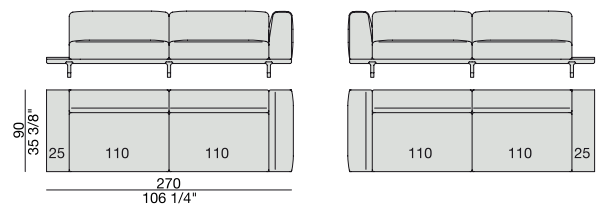

**SOFA/CENTRAL UNIT
with Containers**
270x90

**SOFA/CENTRAL UNIT
with side Coffee tables**
220x90

**SOFA/CENTRAL UNIT
with Coffee table and Container**
220x90

CENTRAL UNIT
170x90

CENTRAL UNIT with Container
195x90

CENTRAL UNIT with Coffee Table
195x90

CENTRAL UNIT
220x90

CENTRAL UNIT with Coffee Table
220x90

CENTRAL UNIT with Container
245x90

CENTRAL UNIT with Coffee Table
245x90

CENTRAL UNIT with Coffee Table
2700x90

CORNER
220x90

CORNER with Side Container
220x90

CORNER with Side Coffee Table
220x90

CORNER
270x90

CORNER with Side Container
270x90

CORNER with Side Coffee Table
270x90

END UNIT/CORNER
with Side Coffee Table
195x90

END UNIT/CORNER
with Side Coffee Table
220x90

END UNIT Low Arm
195x90

END UNIT High Arm
195x90

END UNIT with Side Container
195x90

END UNIT with Side Coffee Table
195x90

END UNIT with Side Coffee Table
220x90