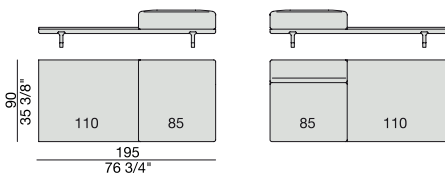

END UNIT/CORNER
with Side Coffee Table
220x90

END UNIT Low Arm
195x90

END UNIT High Arm
195x90

END UNIT with Side Container
195x90

END UNIT with Side Coffee Table
195x90

END UNIT with Side Coffee Table
220x90

END UNIT Low Arm
245x90

END UNIT High Arm
245x90

END UNIT with Side Container
245x90

END UNIT with Side Coffee Table
245x90

END UNIT with Side Coffee Table
270x90

CHAISE LONGUE
170x90

**CHAISE LONGUE
with Side Container**
195x90

**CHAISE LONGUE
with Side Coffee Table**
195x90

CHAISE LONGUE
220x90

**CHAISE LONGUE
with Side Container**
245x90

**CHAISE LONGUE
with Side Coffee Table**
245x90

OPEN-END CORNER
135x150

OPEN-END CORNER
90x195