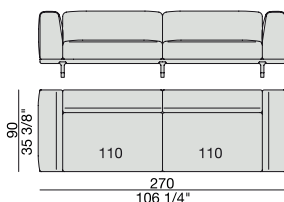

SOFA
220x90

SOFA High Arm
220x90

SOFA with Container
245x90

SOFA with Coffee Table
245x90

SOFA with side Container
220x90

SOFA with side Coffee Table
220x90

SOFA
270x90

SOFA High Arm
270x90

SOFA with Coffee Table
270x90

SOFA with side Container
270x90

SOFA with side Coffee Table
270x90

**SOFA/CENTRAL UNIT
with Containers**
220x90

**SOFA/CENTRAL UNIT
with Coffee Tables**
220x90

**SOFA/CENTRAL UNIT
with Coffee table and Container**
220x90

**SOFA/CENTRAL UNIT
with Containers**
270x90

**SOFA/CENTRAL UNIT
with side Coffee tables**
220x90

**SOFA/CENTRAL UNIT
with Coffee table and Container**
220x90

CENTRAL UNIT
170x90

CENTRAL UNIT with Container
195x90