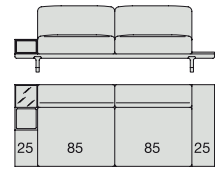

SOFA
220x90

SOFA High Arm
220x90

SOFA with Container
245x90

SOFA with Coffee Table
245x90

SOFA with side Container
220x90

SOFA with side Coffee Table
220x90

SOFA
270x90

SOFA High Arm
270x90

SOFA with Coffee Table
270x90

SOFA with side Container
270x90

SOFA with side Coffee Table
270x90

**SOFA/CENTRAL UNIT
with Containers**
220x90

**SOFA/CENTRAL UNIT
with Coffee Tables**
220x90

**SOFA/CENTRAL UNIT
with Coffee table and Container**
220x90

**SOFA/CENTRAL UNIT
with Containers**
270x90

**SOFA/CENTRAL UNIT
with side Coffee tables**
220x90

**SOFA/CENTRAL UNIT
with Coffee table and Container**
220x90

CENTRAL UNIT
170x90

CENTRAL UNIT with Container
195x90

CENTRAL UNIT with Coffee Table
195x90

CENTRAL UNIT
220x90

CENTRAL UNIT with Coffee Table
220x90

CENTRAL UNIT with Container
245x90

CENTRAL UNIT with Coffee Table
245x90

CENTRAL UNIT with Coffee Table
2700x90