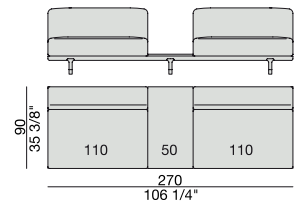

SOFA with Coffee Table
270x90

SOFA with side Container
270x90

SOFA with side Coffee Table
270x90

**SOFA/CENTRAL UNIT
with Containers**
220x90

**SOFA/CENTRAL UNIT
with Coffee Tables**
220x90

**SOFA/CENTRAL UNIT
with Coffee table and Container**
220x90

**SOFA/CENTRAL UNIT
with Containers**
270x90

**SOFA/CENTRAL UNIT
with side Coffee tables**
220x90

**SOFA/CENTRAL UNIT
with Coffee table and Container**
220x90

CENTRAL UNIT
170x90

CENTRAL UNIT with Container
195x90

CENTRAL UNIT with Coffee Table
195x90

CENTRAL UNIT
220x90

CENTRAL UNIT with Coffee Table
220x90

CENTRAL UNIT with Container
245x90

CENTRAL UNIT with Coffee Table
245x90

CENTRAL UNIT with Coffee Table
2700x90

CORNER
220x90

CORNER with Side Container
220x90

CORNER with Side Coffee Table
220x90

CORNER
270x90

CORNER with Side Container
270x90

CORNER with Side Coffee Table
270x90

END UNIT/CORNER
with Side Coffee Table
195x90