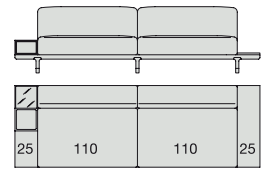

SOFA
220x90

SOFA High Arm
220x90

SOFA with Container
245x90

SOFA with Coffee Table
245x90

SOFA with side Container
220x90

SOFA with side Coffee Table
220x90

SOFA
270x90

SOFA High Arm
270x90

SOFA with Coffee Table
270x90

SOFA with side Container
270x90

SOFA with side Coffee Table
270x90

**SOFA/CENTRAL UNIT
with Containers**
220x90

**SOFA/CENTRAL UNIT
with Coffee Tables**
220x90

**SOFA/CENTRAL UNIT
with Coffee table and Container**
220x90

**SOFA/CENTRAL UNIT
with Containers**
270x90

**SOFA/CENTRAL UNIT
with side Coffee tables**
220x90

**SOFA/CENTRAL UNIT
with Coffee table and Container**
220x90

CENTRAL UNIT
170x90

CENTRAL UNIT with Container
195x90

CENTRAL UNIT with Coffee Table
195x90

CENTRAL UNIT
220x90

CENTRAL UNIT with Coffee Table
220x90

CENTRAL UNIT with Container
245x90

CENTRAL UNIT with Coffee Table
245x90

CENTRAL UNIT with Coffee Table
2700x90