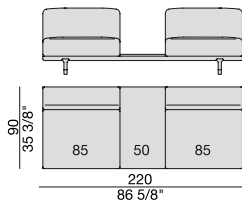

SOFA with Coffee Table
270x90

SOFA with side Container
270x90

SOFA with side Coffee Table
270x90

**SOFA/CENTRAL UNIT
with Containers**
220x90

**SOFA/CENTRAL UNIT
with Coffee Tables**
220x90

**SOFA/CENTRAL UNIT
with Coffee table and Container**
220x90

**SOFA/CENTRAL UNIT
with Containers**
270x90

**SOFA/CENTRAL UNIT
with side Coffee tables**
220x90

**SOFA/CENTRAL UNIT
with Coffee table and Container**
220x90

CENTRAL UNIT
170x90

CENTRAL UNIT with Container
195x90

CENTRAL UNIT with Coffee Table
195x90

CENTRAL UNIT
220x90

CENTRAL UNIT with Coffee Table
220x90

CENTRAL UNIT with Container
245x90

CENTRAL UNIT with Coffee Table
245x90

CENTRAL UNIT with Coffee Table
2700x90

CORNER
220x90

CORNER with Side Container
220x90

CORNER with Side Coffee Table
220x90

CORNER
270x90

CORNER with Side Container
270x90

CORNER with Side Coffee Table
270x90

END UNIT/CORNER
with Side Coffee Table
195x90