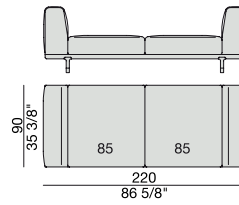

END UNIT/CORNER
with Side Coffee Table
220x90

END UNIT Low Arm
195x90

END UNIT High Arm
195x90

END UNIT with Side Container
195x90

END UNIT with Side Coffee Table
195x90

END UNIT with Side Coffee Table
220x90

END UNIT Low Arm
245x90

END UNIT High Arm
245x90

END UNIT with Side Container
245x90

END UNIT with Side Coffee Table
245x90

END UNIT with Side Coffee Table
270x90

CHAISE LONGUE
170x90

**CHAISE LONGUE
with Side Container**
195x90

**CHAISE LONGUE
with Side Coffee Table**
195x90

CHAISE LONGUE
220x90

**CHAISE LONGUE
with Side Container**
245x90

**CHAISE LONGUE
with Side Coffee Table**
245x90

OPEN-END CORNER
135x150

OPEN-END CORNER
90x195

STOOL with Coffe Table
195x90

STOOL with Coffe Table
220x90

STOOL
170x90

DAY BED
220x90

POGGIARENI

CUSCINO

ESSENZE | *Essences*

Noce Canaletta
Canaletta Walnut