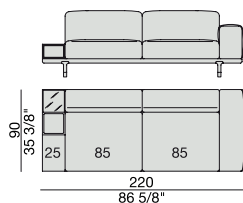

SOFA
220x90

SOFA High Arm
220x90

SOFA with Container
245x90

SOFA with Coffee Table
245x90

SOFA with side Container
220x90

SOFA with side Coffee Table
220x90

SOFA
270x90

SOFA High Arm
270x90

SOFA with Coffee Table
270x90

SOFA with side Container
270x90

SOFA with side Coffee Table
270x90

**SOFA/CENTRAL UNIT
with Containers**
220x90

**SOFA/CENTRAL UNIT
with Coffee Tables**
220x90

**SOFA/CENTRAL UNIT
with Coffee table and Container**
220x90

**SOFA/CENTRAL UNIT
with Containers**
270x90

**SOFA/CENTRAL UNIT
with side Coffee tables**
220x90

**SOFA/CENTRAL UNIT
with Coffee table and Container**
220x90

CENTRAL UNIT
170x90

CENTRAL UNIT with Container
195x90

CENTRAL UNIT with Coffee Table
195x90

CENTRAL UNIT
220x90

CENTRAL UNIT with Coffee Table
220x90

CENTRAL UNIT with Container
245x90

CENTRAL UNIT with Coffee Table
245x90

CENTRAL UNIT with Coffee Table
2700x90