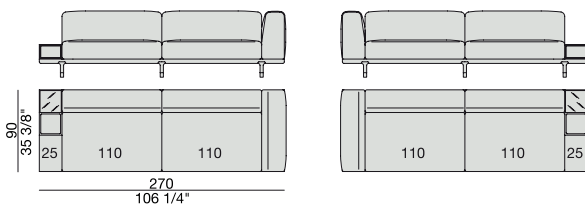

**SOFA/CENTRAL UNIT
with Containers**
270x90

**SOFA/CENTRAL UNIT
with side Coffee tables**
220x90

**SOFA/CENTRAL UNIT
with Coffee table and Container**
220x90

CENTRAL UNIT
170x90

CENTRAL UNIT with Container
195x90

CENTRAL UNIT with Coffee Table
195x90

CENTRAL UNIT
220x90

CENTRAL UNIT with Coffee Table
220x90

CENTRAL UNIT with Container
245x90

CENTRAL UNIT with Coffee Table
245x90

CENTRAL UNIT with Coffee Table
2700x90

CORNER
220x90

CORNER with Side Container
220x90

CORNER with Side Coffee Table
220x90

CORNER
270x90

CORNER with Side Container
270x90

CORNER with Side Coffee Table
270x90

END UNIT/CORNER
with Side Coffee Table
195x90

END UNIT/CORNER
with Side Coffee Table
220x90

END UNIT Low Arm
195x90

END UNIT High Arm
195x90

END UNIT with Side Container
195x90

END UNIT with Side Coffee Table
195x90

END UNIT with Side Coffee Table
220x90