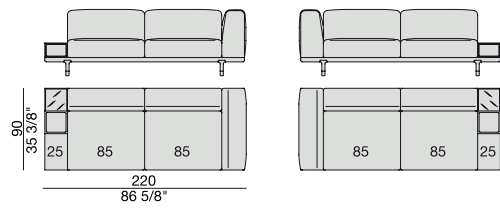

SOFA with Coffee Table
270x90

SOFA with side Container
270x90

SOFA with side Coffee Table
270x90

**SOFA/CENTRAL UNIT
with Containers**
220x90

**SOFA/CENTRAL UNIT
with Coffee Tables**
220x90

**SOFA/CENTRAL UNIT
with Coffee table and Container**
220x90

**SOFA/CENTRAL UNIT
with Containers**
270x90

**SOFA/CENTRAL UNIT
with side Coffee tables**
220x90

**SOFA/CENTRAL UNIT
with Coffee table and Container**
220x90

CENTRAL UNIT
170x90

CENTRAL UNIT with Container
195x90

CENTRAL UNIT with Coffee Table
195x90

CENTRAL UNIT
220x90

CENTRAL UNIT with Coffee Table
220x90

CENTRAL UNIT with Container
245x90

CENTRAL UNIT with Coffee Table
245x90

CENTRAL UNIT with Coffee Table
2700x90

CORNER
220x90

CORNER with Side Container
220x90

CORNER with Side Coffee Table
220x90

CORNER
270x90

CORNER with Side Container
270x90

CORNER with Side Coffee Table
270x90

END UNIT/CORNER
with Side Coffee Table
195x90