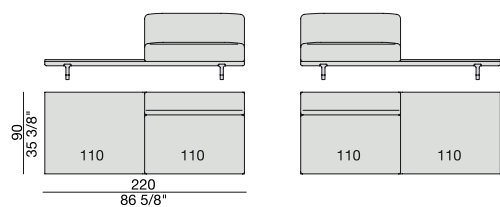

**SOFA/CENTRAL UNIT
with Containers**
270x90

**SOFA/CENTRAL UNIT
with side Coffee tables**
220x90

**SOFA/CENTRAL UNIT
with Coffee table and Container**
220x90

CENTRAL UNIT
170x90

CENTRAL UNIT with Container
195x90

CENTRAL UNIT with Coffee Table
195x90

CENTRAL UNIT
220x90

CENTRAL UNIT with Coffee Table
220x90

CENTRAL UNIT with Container
245x90

CENTRAL UNIT with Coffee Table
245x90

CENTRAL UNIT with Coffee Table
2700x90

CORNER
220x90

CORNER with Side Container
220x90

CORNER with Side Coffee Table
220x90

CORNER
270x90

CORNER with Side Container
270x90

CORNER with Side Coffee Table
270x90

END UNIT/CORNER
with Side Coffee Table
195x90

END UNIT/CORNER
with Side Coffee Table
220x90

END UNIT Low Arm
195x90

END UNIT High Arm
195x90

END UNIT with Side Container
195x90

END UNIT with Side Coffee Table
195x90

END UNIT with Side Coffee Table
220x90