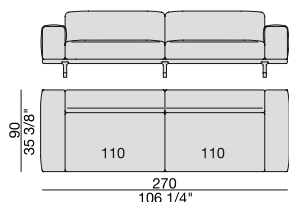

SOFA
220x90

SOFA High Arm
220x90

SOFA with Container
245x90

SOFA with Coffee Table
245x90

SOFA with side Container
220x90

SOFA with side Coffee Table
220x90

SOFA
270x90

SOFA High Arm
270x90

SOFA with Coffee Table
270x90

SOFA with side Container
270x90

SOFA with side Coffee Table
270x90

**SOFA/CENTRAL UNIT
with Containers**
220x90

**SOFA/CENTRAL UNIT
with Coffee Tables**
220x90

**SOFA/CENTRAL UNIT
with Coffee table and Container**
220x90

**SOFA/CENTRAL UNIT
with Containers**
270x90

**SOFA/CENTRAL UNIT
with side Coffee tables**
220x90

**SOFA/CENTRAL UNIT
with Coffee table and Container**
220x90

CENTRAL UNIT
170x90

CENTRAL UNIT with Container
195x90