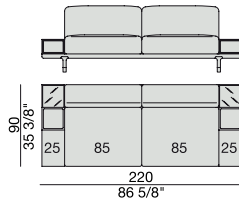

SOFA
220x90

SOFA High Arm
220x90

SOFA with Container
245x90

SOFA with Coffee Table
245x90

SOFA with side Container
220x90

SOFA with side Coffee Table
220x90

SOFA
270x90

SOFA High Arm
270x90

SOFA with Coffee Table
270x90

SOFA with side Container
270x90

SOFA with side Coffee Table
270x90

**SOFA/CENTRAL UNIT
with Containers**
220x90

**SOFA/CENTRAL UNIT
with Coffee Tables**
220x90

**SOFA/CENTRAL UNIT
with Coffee table and Container**
220x90

**SOFA/CENTRAL UNIT
with Containers**
270x90

**SOFA/CENTRAL UNIT
with side Coffee tables**
220x90

**SOFA/CENTRAL UNIT
with Coffee table and Container**
220x90

CENTRAL UNIT
170x90

CENTRAL UNIT with Container
195x90

CENTRAL UNIT with Coffee Table
195x90

CENTRAL UNIT
220x90

CENTRAL UNIT with Coffee Table
220x90

CENTRAL UNIT with Container
245x90

CENTRAL UNIT with Coffee Table
245x90

CENTRAL UNIT with Coffee Table
2700x90