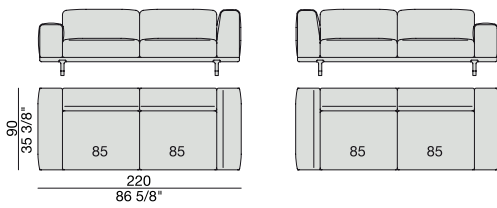

SOFA with Coffee Table
270x90

SOFA with side Container
270x90

SOFA with side Coffee Table
270x90

**SOFA/CENTRAL UNIT
with Containers**
220x90

**SOFA/CENTRAL UNIT
with Coffee Tables**
220x90

**SOFA/CENTRAL UNIT
with Coffee table and Container**
220x90

**SOFA/CENTRAL UNIT
with Containers**
270x90

**SOFA/CENTRAL UNIT
with side Coffee tables**
220x90

**SOFA/CENTRAL UNIT
with Coffee table and Container**
220x90

CENTRAL UNIT
170x90

CENTRAL UNIT with Container
195x90

CENTRAL UNIT with Coffee Table
195x90

CENTRAL UNIT
220x90

CENTRAL UNIT with Coffee Table
220x90

CENTRAL UNIT with Container
245x90

CENTRAL UNIT with Coffee Table
245x90

CENTRAL UNIT with Coffee Table
2700x90

CORNER
220x90

CORNER with Side Container
220x90

CORNER with Side Coffee Table
220x90

CORNER
270x90

CORNER with Side Container
270x90

CORNER with Side Coffee Table
270x90

END UNIT/CORNER
with Side Coffee Table
195x90