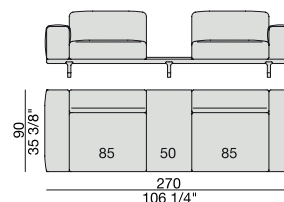

SOFA
220x90

SOFA High Arm
220x90

SOFA with Container
245x90

SOFA with Coffee Table
245x90

SOFA with side Container
220x90

SOFA with side Coffee Table
220x90

SOFA
270x90

SOFA High Arm
270x90

SOFA with Coffee Table
270x90

SOFA with side Container
270x90

SOFA with side Coffee Table
270x90

**SOFA/CENTRAL UNIT
with Containers**
220x90

**SOFA/CENTRAL UNIT
with Coffee Tables**
220x90

**SOFA/CENTRAL UNIT
with Coffee table and Container**
220x90

**SOFA/CENTRAL UNIT
with Containers**
270x90

**SOFA/CENTRAL UNIT
with side Coffee tables**
220x90

**SOFA/CENTRAL UNIT
with Coffee table and Container**
220x90

CENTRAL UNIT
170x90

CENTRAL UNIT with Container
195x90

CENTRAL UNIT with Coffee Table
195x90

CENTRAL UNIT
220x90

CENTRAL UNIT with Coffee Table
220x90

CENTRAL UNIT with Container
245x90

CENTRAL UNIT with Coffee Table
245x90

CENTRAL UNIT with Coffee Table
2700x90