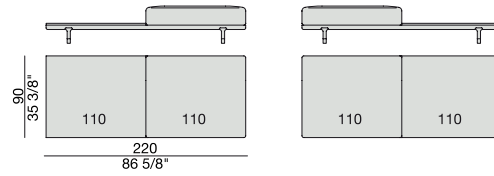

STOOL with Coffe Table
220x90