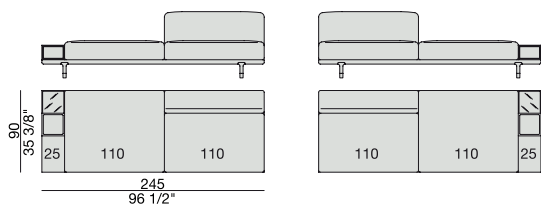

CORNER
220x90

CORNER with Side Container
220x90

CORNER with Side Coffee Table
220x90

CORNER
270x90

CORNER with Side Container
270x90

CORNER with Side Coffee Table
270x90

END UNIT/CORNER
with Side Coffee Table
195x90

END UNIT/CORNER
with Side Coffee Table
220x90

END UNIT Low Arm
195x90

END UNIT High Arm
195x90

END UNIT with Side Container
195x90

END UNIT with Side Coffee Table
195x90

END UNIT with Side Coffee Table
220x90

END UNIT Low Arm
245x90

END UNIT High Arm
245x90

END UNIT with Side Container
245x90

END UNIT with Side Coffee Table
245x90

END UNIT with Side Coffee Table
270x90

CHAISE LONGUE
170x90

**CHAISE LONGUE
with Side Container**
195x90

**CHAISE LONGUE
with Side Coffee Table**
195x90

CHAISE LONGUE
220x90

**CHAISE LONGUE
with Side Container**
245x90

**CHAISE LONGUE
with Side Coffee Table**
245x90

OPEN-END CORNER
135x150

OPEN-END CORNER
90x195