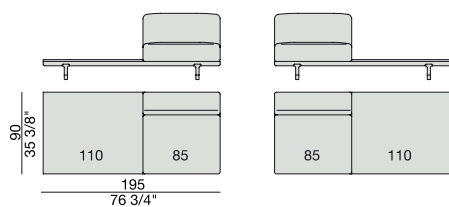

**SOFA/CENTRAL UNIT
with Containers**
270x90

**SOFA/CENTRAL UNIT
with side Coffee tables**
220x90

**SOFA/CENTRAL UNIT
with Coffee table and Container**
220x90

CENTRAL UNIT
170x90

CENTRAL UNIT with Container
195x90

CENTRAL UNIT with Coffee Table
195x90

CENTRAL UNIT
220x90

CENTRAL UNIT with Coffee Table
220x90

CENTRAL UNIT with Container
245x90

CENTRAL UNIT with Coffee Table
245x90

CENTRAL UNIT with Coffee Table
2700x90

CORNER
220x90

CORNER with Side Container
220x90

CORNER with Side Coffee Table
220x90

CORNER
270x90

CORNER with Side Container
270x90

CORNER with Side Coffee Table
270x90

END UNIT/CORNER
with Side Coffee Table
195x90

END UNIT/CORNER
with Side Coffee Table
220x90

END UNIT Low Arm
195x90

END UNIT High Arm
195x90

END UNIT with Side Container
195x90

END UNIT with Side Coffee Table
195x90

END UNIT with Side Coffee Table
220x90