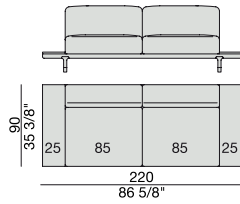

SOFA
220x90

SOFA High Arm
220x90

SOFA with Container
245x90

SOFA with Coffee Table
245x90

SOFA with side Container
220x90

SOFA with side Coffee Table
220x90

SOFA
270x90

SOFA High Arm
270x90

SOFA with Coffee Table
270x90

SOFA with side Container
270x90

SOFA with side Coffee Table
270x90

**SOFA/CENTRAL UNIT
with Containers**
220x90

**SOFA/CENTRAL UNIT
with Coffee Tables**
220x90

**SOFA/CENTRAL UNIT
with Coffee table and Container**
220x90

**SOFA/CENTRAL UNIT
with Containers**
270x90

**SOFA/CENTRAL UNIT
with side Coffee tables**
220x90

**SOFA/CENTRAL UNIT
with Coffee table and Container**
220x90

CENTRAL UNIT
170x90

CENTRAL UNIT with Container
195x90

CENTRAL UNIT with Coffee Table
195x90

CENTRAL UNIT
220x90

CENTRAL UNIT with Coffee Table
220x90

CENTRAL UNIT with Container
245x90

CENTRAL UNIT with Coffee Table
245x90

CENTRAL UNIT with Coffee Table
2700x90