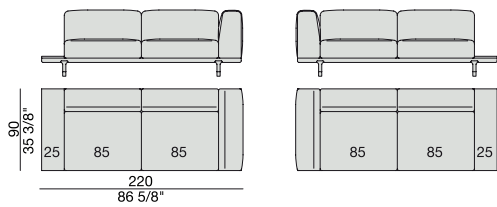

SOFA with Coffee Table
270x90

SOFA with side Container
270x90

SOFA with side Coffee Table
270x90

**SOFA/CENTRAL UNIT
with Containers**
220x90

**SOFA/CENTRAL UNIT
with Coffee Tables**
220x90

**SOFA/CENTRAL UNIT
with Coffee table and Container**
220x90

**SOFA/CENTRAL UNIT
with Containers**
270x90

**SOFA/CENTRAL UNIT
with side Coffee tables**
220x90

**SOFA/CENTRAL UNIT
with Coffee table and Container**
220x90

CENTRAL UNIT
170x90

CENTRAL UNIT with Container
195x90

CENTRAL UNIT with Coffee Table
195x90

CENTRAL UNIT
220x90

CENTRAL UNIT with Coffee Table
220x90

CENTRAL UNIT with Container
245x90

CENTRAL UNIT with Coffee Table
245x90

CENTRAL UNIT with Coffee Table
2700x90

CORNER
220x90

CORNER with Side Container
220x90

CORNER with Side Coffee Table
220x90

CORNER
270x90

CORNER with Side Container
270x90

CORNER with Side Coffee Table
270x90

END UNIT/CORNER
with Side Coffee Table
195x90