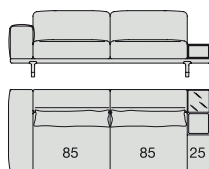

SOFA
220x90

SOFA High Arm
220x90

SOFA with Container
245x90

SOFA with Coffee Table
245x90

SOFA with side Container
220x90

SOFA with side Coffee Table
220x90

SOFA
270x90

SOFA High Arm
270x90

SOFA with Coffee Table
270x90

SOFA with side Container
270x90

SOFA with side Coffee Table
270x90

**SOFA/CENTRAL UNIT
with Containers**
220x90

**SOFA/CENTRAL UNIT
with Coffee Tables**
220x90

**SOFA/CENTRAL UNIT
with Coffee table and Container**
220x90

**SOFA/CENTRAL UNIT
with Containers**
270x90

**SOFA/CENTRAL UNIT
with side Coffee tables**
220x90

**SOFA/CENTRAL UNIT
with Coffee table and Container**
220x90

CENTRAL UNIT
170x90

CENTRAL UNIT with Container
195x90