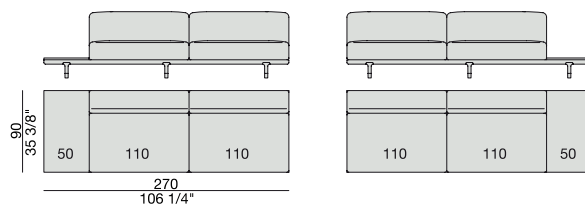

CORNER
220x90

CORNER with Side Container
220x90

CORNER with Side Coffee Table
220x90

CORNER
270x90

CORNER with Side Container
270x90

CORNER with Side Coffee Table
270x90

END UNIT/CORNER
with Side Coffee Table
195x90

END UNIT/CORNER
with Side Coffee Table
220x90

END UNIT Low Arm
195x90

END UNIT High Arm
195x90

END UNIT with Side Container
195x90

END UNIT with Side Coffee Table
195x90

END UNIT with Side Coffee Table
220x90

END UNIT Low Arm
245x90

END UNIT High Arm
245x90

END UNIT with Side Container
245x90

END UNIT with Side Coffee Table
245x90

END UNIT with Side Coffee Table
270x90

CHAISE LONGUE
170x90

**CHAISE LONGUE
with Side Container**
195x90

**CHAISE LONGUE
with Side Coffee Table**
195x90

CHAISE LONGUE
220x90

**CHAISE LONGUE
with Side Container**
245x90

**CHAISE LONGUE
with Side Coffee Table**
245x90

OPEN-END CORNER
135x150

OPEN-END CORNER
90x195