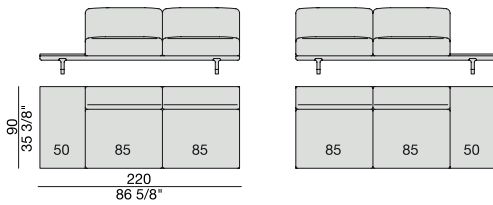

CENTRAL UNIT with Coffee Table
195x90

CENTRAL UNIT
220x90

CENTRAL UNIT with Coffee Table
220x90

CENTRAL UNIT with Container
245x90

CENTRAL UNIT with Coffee Table
245x90

CENTRAL UNIT with Coffee Table
2700x90

CORNER
220x90

CORNER with Side Container
220x90

CORNER with Side Coffee Table
220x90

CORNER
270x90

CORNER with Side Container
270x90

CORNER with Side Coffee Table
270x90

END UNIT/CORNER
with Side Coffee Table
195x90

END UNIT/CORNER
with Side Coffee Table
220x90

END UNIT Low Arm
195x90

END UNIT High Arm
195x90

END UNIT with Side Container
195x90

END UNIT with Side Coffee Table
195x90

END UNIT with Side Coffee Table
220x90

END UNIT Low Arm
245x90

END UNIT High Arm
245x90

END UNIT with Side Container
245x90

END UNIT with Side Coffee Table
245x90

END UNIT with Side Coffee Table
270x90

CHAISE LONGUE
170x90

**CHAISE LONGUE
with Side Container**
195x90