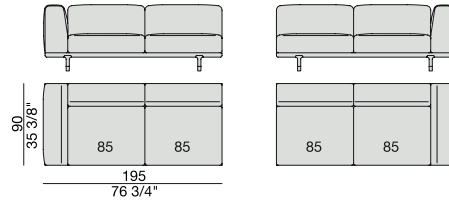

**SOFA/CENTRAL UNIT
with Containers**
270x90

**SOFA/CENTRAL UNIT
with side Coffee tables**
220x90

**SOFA/CENTRAL UNIT
with Coffee table and Container**
220x90

CENTRAL UNIT
170x90

CENTRAL UNIT with Container
195x90

CENTRAL UNIT with Coffee Table
195x90

CENTRAL UNIT
220x90

CENTRAL UNIT with Coffee Table
220x90

CENTRAL UNIT with Container
245x90

CENTRAL UNIT with Coffee Table
245x90

CENTRAL UNIT with Coffee Table
2700x90

CORNER
220x90

CORNER with Side Container
220x90

CORNER with Side Coffee Table
220x90

CORNER
270x90

CORNER with Side Container
270x90

CORNER with Side Coffee Table
270x90

END UNIT/CORNER
with Side Coffee Table
195x90

END UNIT/CORNER
with Side Coffee Table
220x90

END UNIT Low Arm
195x90

END UNIT High Arm
195x90

END UNIT with Side Container
195x90

END UNIT with Side Coffee Table
195x90

END UNIT with Side Coffee Table
220x90