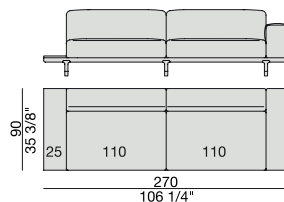

SOFA
220x90

SOFA High Arm
220x90

SOFA with Container
245x90

SOFA with Coffee Table
245x90

SOFA with side Container
220x90

SOFA with side Coffee Table
220x90

SOFA
270x90

SOFA High Arm
270x90

SOFA with Coffee Table
270x90

SOFA with side Container
270x90

SOFA with side Coffee Table
270x90

**SOFA/CENTRAL UNIT
with Containers**
220x90

**SOFA/CENTRAL UNIT
with Coffee Tables**
220x90

**SOFA/CENTRAL UNIT
with Coffee table and Container**
220x90

**SOFA/CENTRAL UNIT
with Containers**
270x90

**SOFA/CENTRAL UNIT
with side Coffee tables**
220x90

**SOFA/CENTRAL UNIT
with Coffee table and Container**
220x90

CENTRAL UNIT
170x90

CENTRAL UNIT with Container
195x90