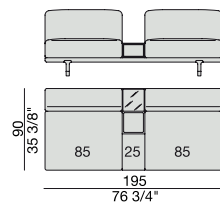

SOFA with Coffee Table
270x90

SOFA with side Container
270x90

SOFA with side Coffee Table
270x90

**SOFA/CENTRAL UNIT
with Containers**
220x90

**SOFA/CENTRAL UNIT
with Coffee Tables**
220x90

**SOFA/CENTRAL UNIT
with Coffee table and Container**
220x90

**SOFA/CENTRAL UNIT
with Containers**
270x90

**SOFA/CENTRAL UNIT
with side Coffee tables**
220x90

**SOFA/CENTRAL UNIT
with Coffee table and Container**
220x90

CENTRAL UNIT
170x90

CENTRAL UNIT with Container
195x90

CENTRAL UNIT with Coffee Table
195x90

CENTRAL UNIT
220x90

CENTRAL UNIT with Coffee Table
220x90

CENTRAL UNIT with Container
245x90

CENTRAL UNIT with Coffee Table
245x90

CENTRAL UNIT with Coffee Table
2700x90

CORNER
220x90

CORNER with Side Container
220x90

CORNER with Side Coffee Table
220x90

CORNER
270x90

CORNER with Side Container
270x90

CORNER with Side Coffee Table
270x90

END UNIT/CORNER
with Side Coffee Table
195x90