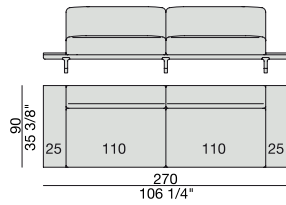

SOFA
220x90

SOFA High Arm
220x90

SOFA with Container
245x90

SOFA with Coffee Table
245x90

SOFA with side Container
220x90

SOFA with side Coffee Table
220x90

SOFA
270x90

SOFA High Arm
270x90

SOFA with Coffee Table
270x90

SOFA with side Container
270x90

SOFA with side Coffee Table
270x90

**SOFA/CENTRAL UNIT
with Containers**
220x90

**SOFA/CENTRAL UNIT
with Coffee Tables**
220x90

**SOFA/CENTRAL UNIT
with Coffee table and Container**
220x90

**SOFA/CENTRAL UNIT
with Containers**
270x90

**SOFA/CENTRAL UNIT
with side Coffee tables**
220x90

**SOFA/CENTRAL UNIT
with Coffee table and Container**
220x90

CENTRAL UNIT
170x90

CENTRAL UNIT with Container
195x90

CENTRAL UNIT with Coffee Table
195x90

CENTRAL UNIT
220x90

CENTRAL UNIT with Coffee Table
220x90

CENTRAL UNIT with Container
245x90

CENTRAL UNIT with Coffee Table
245x90

CENTRAL UNIT with Coffee Table
2700x90