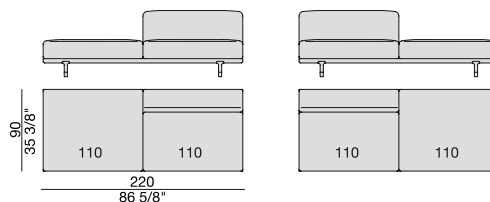

CORNER
220x90

CORNER with Side Container
220x90

CORNER with Side Coffee Table
220x90

CORNER
270x90

CORNER with Side Container
270x90

CORNER with Side Coffee Table
270x90

END UNIT/CORNER
with Side Coffee Table
195x90

END UNIT/CORNER
with Side Coffee Table
220x90

END UNIT Low Arm
195x90

END UNIT High Arm
195x90

END UNIT with Side Container
195x90

END UNIT with Side Coffee Table
195x90

END UNIT with Side Coffee Table
220x90

END UNIT Low Arm
245x90

END UNIT High Arm
245x90

END UNIT with Side Container
245x90

END UNIT with Side Coffee Table
245x90

END UNIT with Side Coffee Table
270x90

CHAISE LONGUE
170x90

**CHAISE LONGUE
with Side Container**
195x90

**CHAISE LONGUE
with Side Coffee Table**
195x90

CHAISE LONGUE
220x90

**CHAISE LONGUE
with Side Container**
245x90

**CHAISE LONGUE
with Side Coffee Table**
245x90

OPEN-END CORNER
135x150

OPEN-END CORNER
90x195