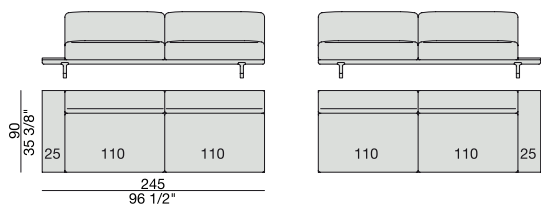

CENTRAL UNIT with Coffee Table
195x90

CENTRAL UNIT
220x90

CENTRAL UNIT with Coffee Table
220x90

CENTRAL UNIT with Container
245x90

CENTRAL UNIT with Coffee Table
245x90

CENTRAL UNIT with Coffee Table
2700x90

CORNER
220x90

CORNER with Side Container
220x90

CORNER with Side Coffee Table
220x90

CORNER
270x90

CORNER with Side Container
270x90

CORNER with Side Coffee Table
270x90

END UNIT/CORNER
with Side Coffee Table
195x90

END UNIT/CORNER
with Side Coffee Table
220x90

END UNIT Low Arm
195x90

END UNIT High Arm
195x90

END UNIT with Side Container
195x90

END UNIT with Side Coffee Table
195x90

END UNIT with Side Coffee Table
220x90

END UNIT Low Arm
245x90

END UNIT High Arm
245x90

END UNIT with Side Container
245x90

END UNIT with Side Coffee Table
245x90

END UNIT with Side Coffee Table
270x90

CHAISE LONGUE
170x90

**CHAISE LONGUE
with Side Container**
195x90