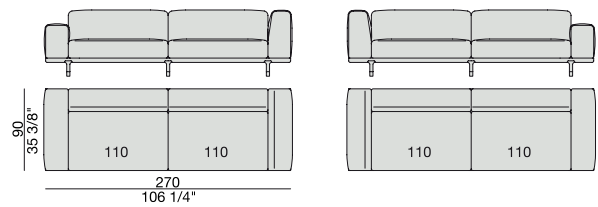

SOFA with Coffee Table
270x90

SOFA with side Container
270x90

SOFA with side Coffee Table
270x90

**SOFA/CENTRAL UNIT
with Containers**
220x90

**SOFA/CENTRAL UNIT
with Coffee Tables**
220x90

**SOFA/CENTRAL UNIT
with Coffee table and Container**
220x90

**SOFA/CENTRAL UNIT
with Containers**
270x90

**SOFA/CENTRAL UNIT
with side Coffee tables**
220x90

**SOFA/CENTRAL UNIT
with Coffee table and Container**
220x90

CENTRAL UNIT
170x90

CENTRAL UNIT with Container
195x90

CENTRAL UNIT with Coffee Table
195x90

CENTRAL UNIT
220x90

CENTRAL UNIT with Coffee Table
220x90

CENTRAL UNIT with Container
245x90

CENTRAL UNIT with Coffee Table
245x90

CENTRAL UNIT with Coffee Table
2700x90

CORNER
220x90

CORNER with Side Container
220x90

CORNER with Side Coffee Table
220x90

CORNER
270x90

CORNER with Side Container
270x90

CORNER with Side Coffee Table
270x90

END UNIT/CORNER
with Side Coffee Table
195x90