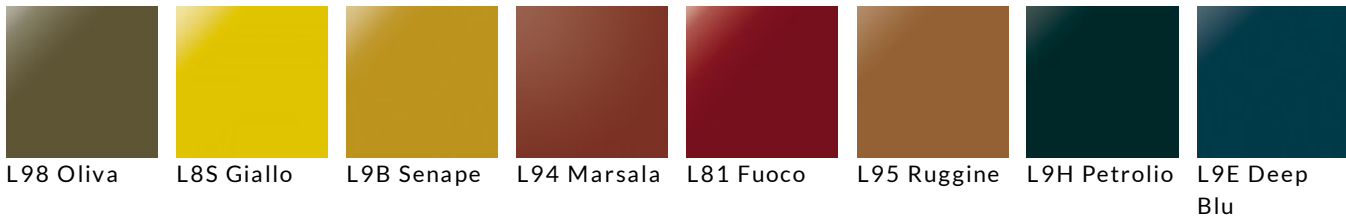

FEET FINISHINGS

METALS

524
Verniciato
Canna di
fucile

BOOKCASE FINISHINGS

MATT LACQUERED COLOURS

HIGH GLOSS LACQUERED COLORS

MATT VENEERS

DIMENSIONS