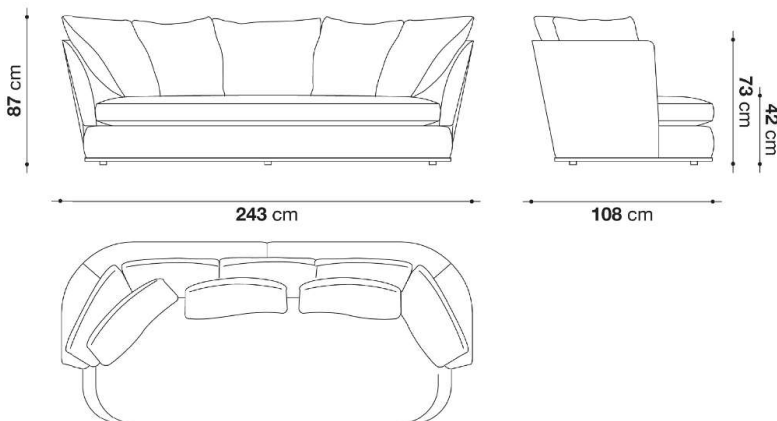

Amber painted finish