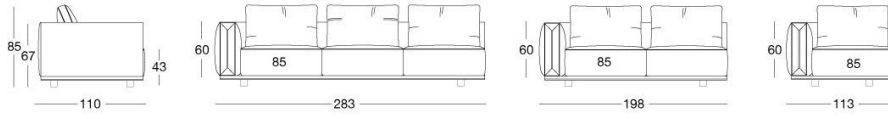

Atar Island

Small round bar table with structure upholstered in leather from the catalogue. Doors with push-pull opening. The interior houses a bottle-holder tray covered in leather from the catalogue (matched with the structure). Ground metal edges in the following finishes: bright shaded brown, Black Rose gold, bright pink gold, matt pink gold, bright light gold, matt Champagne gold, bright chrome, bright black chrome, matt satin bronze. Top finishes: bronze or smoky mirror, Portoro marble, Azul Macauba marble, Sahara Noir marble (polyester finish), Dover White marble, Panda White marble, Guatemala Green marble, Cortecchia marble, Port Saint Laurent marble, Red Levanto marble, Bardiglio Nuvolato marble, Elegant Brown marble, Shale Rosewood marble, Emperador Dark marble, Silver Wave marble, Agatha Black marble, Frappuccino marble, Calacatta Gold marble, Fusion Light marble, Patagonia marble, Explosion Blue marble, Fusion Multicolor marble, Juliet Quartz marble, Calcite Azul marble. Or in wood in the finishes: glossy/matt ebony, glossy/matt Sycamore frisè, glossy/matt Canaletto walnut, glossy walnut burl wood.

TECHNICAL DRAWINGS

scala 1:50

Divani / Sofas / Диваны

Terminali Sx / End unit L.H. / Боковые секции Л

Terminali Dx / End unit R.H. / Боковые секции П

Centrali / Central / Центральные секции

Poltrona / Armchair / Кресло