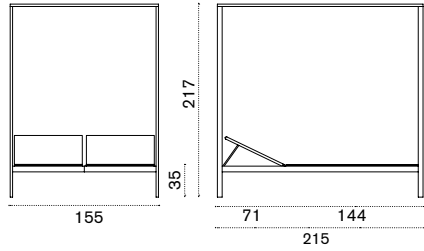

Lounge bed with curtain

- ● ● AAALB51T5W20 Mountain, Bark

- AACUALA39 2 Mattresses, espresso
- AACULBA31 Cushion, lumbar, red navajo/velvet blue

Hanging armchair ^{NEW}