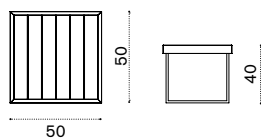

→ 9

- AATQB51T1
  Mountain, teak
- COVER309
  Rain cover 52 x 52 h40