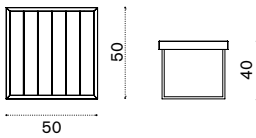

2 seater sofa

→ 21

- AAD2S51T5W20 Mountain, Bark

- AACUSED2A39 Cushion, seat, espresso
- AACULBA31 Cushion, lumbar, red navajo/velvet blue
- AASBPPMA Sleeping bag
- COVER308 Rain cover 126 x 82 h70

Square coffee table 50x50