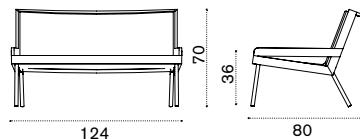

→ 21

- AAD2S51T1E38
  Mountain, tartan
- AACULBA31
  Cushion, lumbar, red navajo/velvet blue
- AASBPPMA
  Sleeping bag
- COVER308
  Rain cover 126 x 82 h70

Square coffee table 50x50