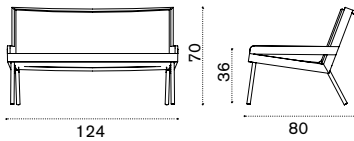

Lounge armchair

→ 14

Item

Description

- AAPLS51T5W20 Mountain, Bark

- AACUSEPLA39 Cushion, seat, espresso
- AACULBA31 Cushion, lumbar, red navajo/velvet blue
- AASBPPMA Sleeping bag
- COVER307 Rain cover 81 x 82 h70

2 seater sofa

→ 21

- AAD2S51T5W20 Mountain, Bark

- AACUSED2A39 Cushion, seat, espresso
- AACULBA31 Cushion, lumbar, red navajo/velvet blue
- AASBPPMA Sleeping bag
- COVER308 Rain cover 126 x 82 h70

Square coffee table 50x50