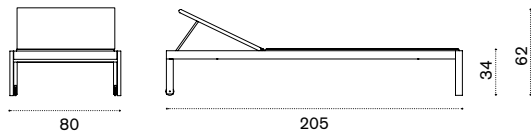

→ 9

- AATCQB51T5 Mountain, pickled teak

- COVER309 Rain cover 52 x 52 h40

Rectangular coffee table 100x70

→ 16

- AATCRB51T5 Mountain, pickled teak

- COVER310 Rain cover 102 x 72 h40

Sunbed