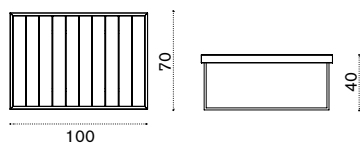

Rectangular coffee table 100x70

→ 16

- AATCRB51T1
  Mountain, teak
- COVER310
  Rain cover 102 x 72 h40