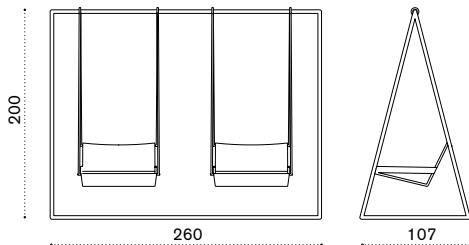

Free-standing outdoor swings ^{NEW}