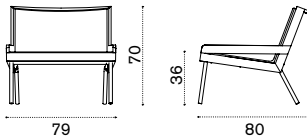

Allaperto Mountain

Matteo Thun & Antonio Rodriguez
Collection composed of: lounge armchair
/ 2 seater sofa / square and rectangular
coffee table / sunbed / lounge bed / hanging
armchair / free-standing outdoor swings.

Lounge armchair

→ 14

Item

Description

- AAPLS51T5W20 Mountain, Bark

- AACUSEPLA39 Cushion, seat, espresso
- AACULBA31 Cushion, lumbar, red navajo/velvet blue
- AASBPPMA Sleeping bag
- COVER307 Rain cover 81 x 82 h70

2 seater sofa