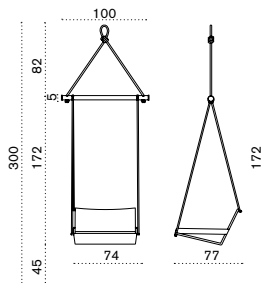

Sunbed

Item

Description

- ● ● AALES51T5W20 Mountain, Bark

- AACULEA39 Mattress, espresso
- AACULBA31 Cushion, lumbar, red navajo/velvet blue
- COVER315 Rain cover 207 x 82 h34

Lounge bed with curtain

- ● ● AAALB51T5W20 Mountain, Bark

- AACUALA39 2 Mattresses, espresso
- AACULBA31 Cushion, lumbar, red navajo/velvet blue

Hanging armchair ^{NEW}

- ● ● AAPLAS51T5W20 Mountain, pickled teak

Free-standing outdoor swings ^{NEW}

- ● ● AA2ACS51T5W20 Coffee brown frame + 2 swings Mountain