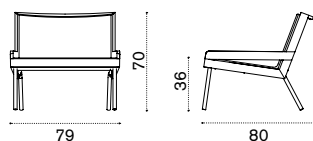

Allaperto Mountain Tartan

Matteo Thun & Antonio Rodriguez
Collection composed of: lounge armchair
/ 2 seater sofa / square and rectangular
coffee table.

Lounge armchair

→ 14

Item

Description

- AAPLS51T1E38
  Mountain, tartan
- AACULBA31
  Cushion, lumbar, red navajo/velvet blue
- AASBPPMA
  Sleeping bag
- COVER307
  Rain cover 81 x 82 h70

2 seater sofa