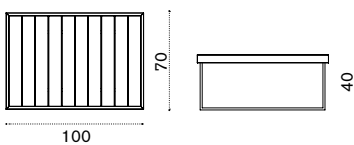

Rectangular coffee table 100x70

→ 16

- AATCRB51T5 Mountain, pickled teak

- COVER310 Rain cover 102 x 72 h40