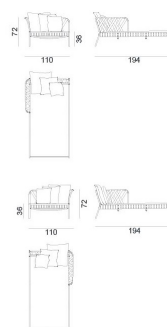

GERVASONI™

InOut 859

collezione: **Gervasoni Outdoor / Day-beds**

designer: **Paola Navone**

Day -bed, one right (R) or left (L) armrest, matt white, grey or sage lacquered aluminium tubular frame, woven with blue, black or grey elastic belts. Cushions with removal covers.