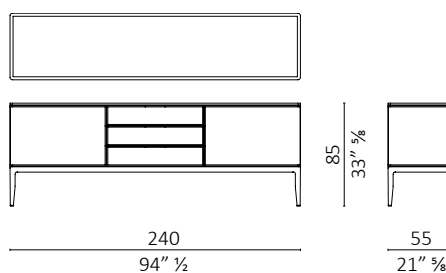

Oblique credenza 3 cassetti/sideboard 3 drawers