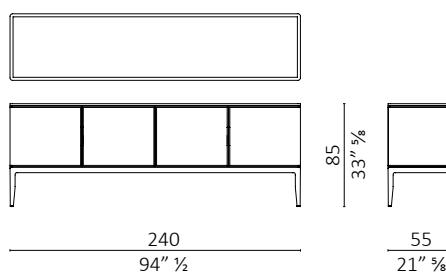

Oblique credenza 4 ante/sideboard 4 doors