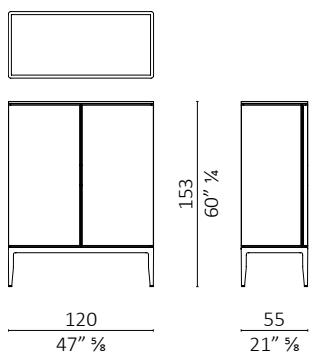

Oblique 2 ante/2 doors