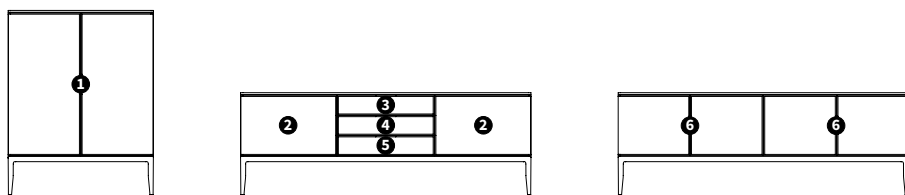

## Oblique design DRAW

**caratteristiche tecniche** - credenze e contenitore con struttura e base in massello di noce americano. ante, fianchi e frontali cassetti in noce, palissandro, ebano, pelle o laccato opaco. interno contenitore con n°2 mensole in vetro trasparente in ogni scomparto. interno credenza 3 cassetti con n°1 mensola in vetro trasparente in ogni scomparto. interno credenza 4 ante con n°1 mensola in vetro trasparente in ogni scomparto (2 ante). Piano in legno, vetro colorato o marmo. Piano in legno, vetro colorato o marmo.

**technical features** - sideboards and cabinet with structure and base in solid American walnut. doors, side panels and drawer fronts in walnut, rosewood, ebony, leather or matt lacquered. internal of cabinet with n°2 transparent glass shelves in each compartment. internal of sideboard 3 drawers with n° 1 transparent glass shelf in each compartment. internal of sideboard 4 doors with n° 1 transparent glass shelf in each compartment (2 doors). top in wood, colored glass or marble. Wood, marble or glass top.

**Oblique 2 ante/2 doors**

**Oblique credenza 3 cassetti/sideboard 3 drawers**

**Oblique credenza 4 ante/sideboard 4 doors**

Abaco accessori Oblique / *Oblique accessories*

mensola in vetro / Glass shelf

fondo cassetto/drawer bottom

cassetto centrale/central drawer

divisorio 6/partition 6

divisorio 3/partition 3 - H 10,5

1 2 6 LED per 1 scomparto / for 1 compartment

1 2 6

3 4 5 pannello interno/internal panel

Note - in tessuto o pelle.  
Note - in fabric or leather.