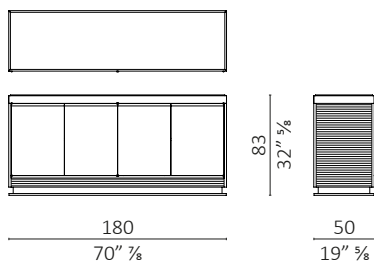

I.C.S. Credenza