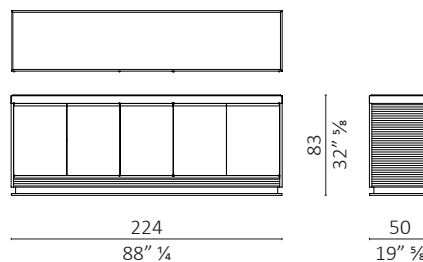

I.C.S. Credenza