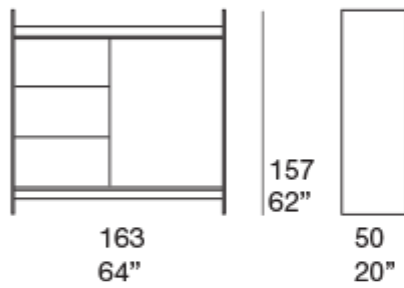

EUCLIDE – PAOLA LENTI

ante scorrevoli in vetro / sliding glass doors

B162AV

anta scorrevole in legno / sliding wooden door

B162AL

B162BL

2 ante scorrevoli / two sliding doors

B162CL