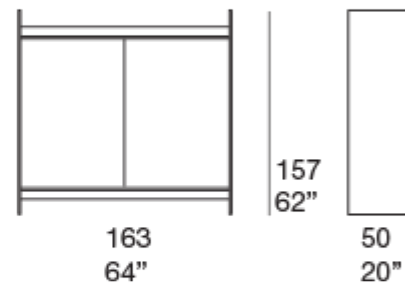

EUCLIDE – PAOLA LENTI

ante scorrevoli in vetro / sliding glass doors

B162AV

anta scorrevole in legno / sliding wooden door

B162AL

B162BL

2 ante scorrevoli / two sliding doors

B162CL