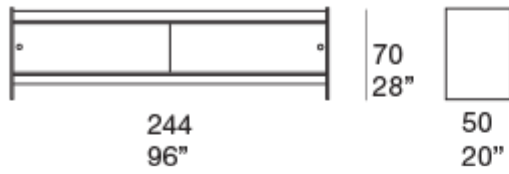

EUCLIDE – PAOLA LENTI

ante scorrevoli in vetro / sliding glass doors

B162AV

anta scorrevole in legno / sliding wooden door

B162AL

B162BL

2 ante scorrevoli / two sliding doors

B162CL