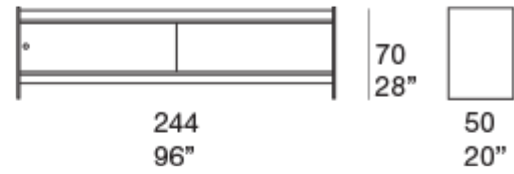

EUCLIDE – PAOLA LENTI

ante scorrevoli in vetro / sliding glass doors

B162AV

anta scorrevole in legno / sliding wooden door

B162AL

B162BL

2 ante scorrevoli / two sliding doors

B162CL