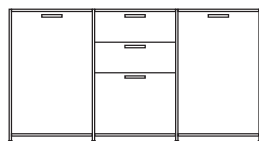

DIMENSIONS
H 31 - "
W 67 - "
D 18 - "

pair of glass shelves clear glass

DIMENSIONS

sideboard 2 drawers for hanging files +
2 flap doors lacquer - pack of colors

DIMENSIONS

H 31 - "
W 67 - "
D 18 - "

sideboard 2 drawers for hanging files +
2 flap doors argile lacquer

DIMENSIONS

H 31 - "
W 67 - "
D 18 - "

sideboard 2 drawers for hanging files +
2 flap doors white lacquer

DIMENSIONS
H 31 - "
W 67 - "
D 18 - "

sideboard 2 drawers for hanging files +
2 flap doors perle lacquer

DIMENSIONS
H 31 - "
W 67 - "
D 18 - "

pair of glass shelves clear glass

DIMENSIONS

sideboard 2 doors + 3 drawers lacquer
- pack of colors

DIMENSIONS
H 34 - "
W 64 - "
D 18 - "

sideboard 2 doors + 3 drawers argile
lacquer