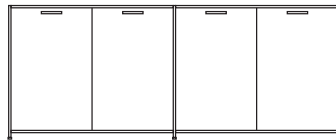

DIMENSIONS
H 34 - "
W 85 - "
D 18 - "

sideboard 4 doors argile lacquer

DIMENSIONS
H 34 - "
W 85 - "
D 18 - "

sideboard 4 doors white lacquer

DIMENSIONS
H 34 - "
W 85 - "
D 18 - "

sideboard 4 doors perle lacquer