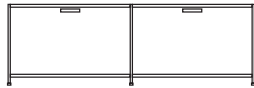

DIMENSIONS

H 18 - "
W 57 - "
D 18 - "