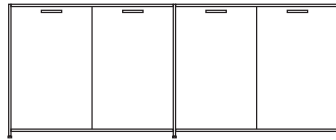

sideboard 4 doors argile lacquer

DIMENSIONS
H 34 - "
W 85 - "
D 18 - "