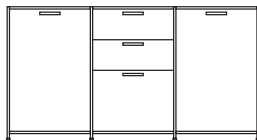

DIMENSIONS
H 31 - "
W 67 - "
D 18 - "

pair of glass shelves clear glass

DIMENSIONS

sideboard 2 doors + 3 drawers lacquer
- pack of colors

DIMENSIONS
H 34 - "
W 64 - "
D 18 - "

sideboard 2 doors + 3 drawers argile
lacquer

DIMENSIONS
H 34 - "
W 64 - "
D 18 - "

sideboard 2 doors + 3 drawers white
lacquer

DIMENSIONS
H 34 - "
W 64 - "
D 18 - "

sideboard 2 doors + 3 drawers perle
lacquer

DIMENSIONS
H 34 - "
W 64 - "
D 18 - "

sideboard 4 doors lacquer - pack of colors

DIMENSIONS

H 75 - "
W 28 - "
D 14 - "