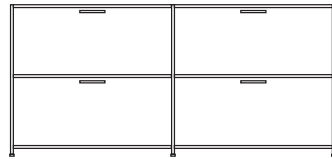

DIMENSIONS
H 31 - "
W 67 - "
D 18 - "

pair of glass shelves clear glass

DIMENSIONS

sideboard 2 drawers for hanging files +
2 flap doors lacquer - pack of colors

DIMENSIONS

H 31 - "
W 67 - "
D 18 - "

sideboard 2 drawers for hanging files +
2 flap doors argile lacquer

DIMENSIONS

H 75 - "
W 28 - "
D 14 - "