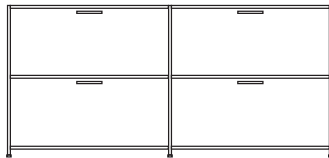

DIMENSIONS
H 31 - "
W 67 - "
D 18 - "

pair of glass shelves clear glass

DIMENSIONS

sideboard 2 drawers for hanging files +
2 flap doors lacquer - pack of colors

DIMENSIONS

H 31 - "
W 67 - "
D 18 - "

sideboard 2 drawers for hanging files +
2 flap doors argile lacquer