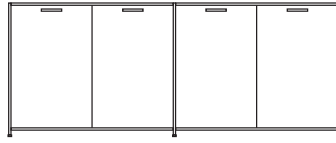

sideboard 4 doors lacquer - pack of colors

DIMENSIONS
H 34 - "
W 85 - "
D 18 - "