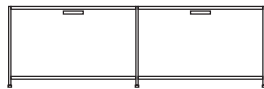

DIMENSIONS

H 17 - "
W 67 - "
D 18 - "