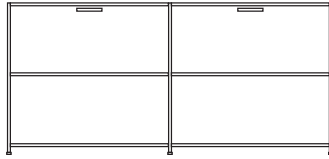

DIMENSIONS
H 31 - "
W 67 - "
D 18 - "

console 2 flap doors moutarde lacquer

DIMENSIONS

H 31 - "

W 67 - "

D 18 - "

pair of glass shelves clear glass

DIMENSIONS