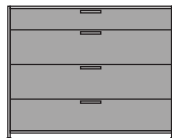

DIMENSIONS

H 34 - "
W 43 - "
D 19 - "