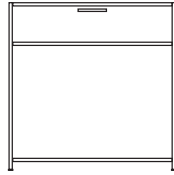

night chest 1 drawer lacquer - pack of colors