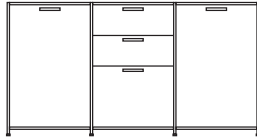

sideboard 2 doors + 3 drawers white
lacquer

DIMENSIONS
H 34 - "
W 64 - "
D 18 - "