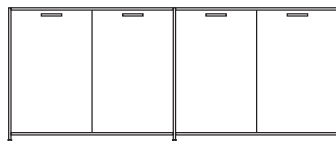

sideboard 4 doors perle lacquer

DIMENSIONS
H 34 - "
W 85 - "
D 18 - "