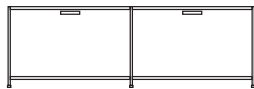

H 18 - "
W 57 - "
D 18 - "

bench unit 2 flap doors white lacquer

DIMENSIONS

H 18 - "
W 57 - "
D 18 - "

bench unit 2 flap doors perle lacquer

DIMENSIONS

H 18 - "
W 57 - "
D 18 - "

cushion for unit / bench fabric