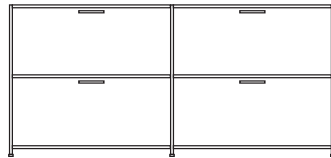

sideboard 2 drawers for hanging files +
2 flap doors white lacquer