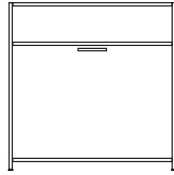

H 22 - "
W 20 - "
D 14 - "

night chest 1 drawer perle lacquer

DIMENSIONS

H 22 - "
W 20 - "
D 14 - "

night chest right-hinged door lacquer -
pack of colors

DIMENSIONS

H 22 - "
W 20 - "
D 14 - "

night chest right-hinged door argile
lacquer