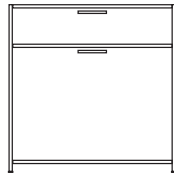

night chest 1 drawer right-hinged door /
white lacquer