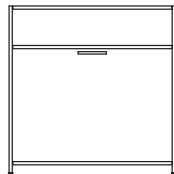

DIMENSIONS

H 22 - "
W 20 - "
D 14 - "

night chest right-hinged door white
lacquer

DIMENSIONS

H 22 - "
W 20 - "
D 14 - "

night chest right-hinged door perle
lacquer

DIMENSIONS
H 22 - "
W 20 - "
D 14 - "

night chest left-hinged door lacquer -
pack of colors