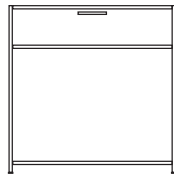

DIMENSIONS

H 22 - "
W 20 - "
D 14 - "

night chest 1 drawer argile lacquer