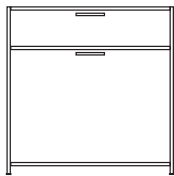

DIMENSIONS
H 22 - "
W 20 - "
D 14 - "

night chest 1 drawer left-hinged door /
argile lacquer

DIMENSIONS
H 22 - "
W 20 - "
D 14 - "

night chest 1 drawer left-hinged door /
white lacquer

DIMENSIONS
H 22 - "
W 20 - "
D 14 - "