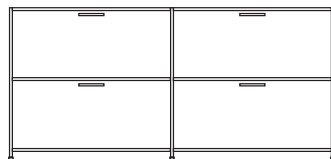

tray console 1 drawer argile lacquer

DIMENSIONS

tray console 1 drawer white lacquer

DIMENSIONS

tray console 1 drawer perle lacquer

DIMENSIONS

sideboard 2 drawers + 2 flap doors
lacquer - pack of colors

DIMENSIONS