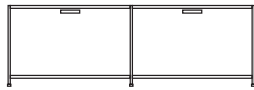

DIMENSIONS

H 17 - "
W 57 - "
D 18 - "

tv cabinet 2 flap doors white lacquer

DIMENSIONS
H 17 - "
W 57 - "
D 18 - "

tv cabinet 2 flap doors perle lacquer

DIMENSIONS
H 17 - "
W 57 - "
D 18 - "

pair of glass shelves tv unit w 144.5 &
bench unit clear glass