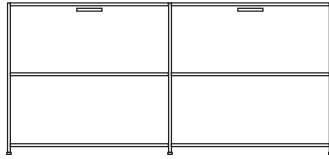

console 2 flap doors lacquer - pack of colors

DIMENSIONS
H 31 - "
W 67 - "
D 18 - "