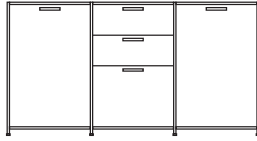

sideboard 2 doors + 3 drawers argile
lacquer

DIMENSIONS
H 34 - "
W 64 - "
D 18 - "