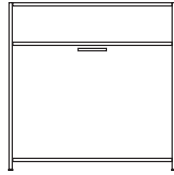

DIMENSIONS

H 22 - "
W 20 - "
D 14 - "

night chest right-hinged door white
lacquer

DIMENSIONS

H 22 - "
W 20 - "
D 14 - "

night chest right-hinged door perle
lacquer

DIMENSIONS
H 22 - "
W 20 - "
D 14 - "

night chest left-hinged door lacquer -
pack of colors