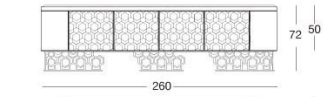

TECHNICAL DRAWINGS

scala 1:50