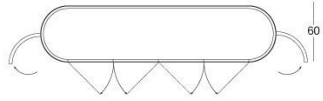

TECHNICAL DRAWINGS

scala 1:50