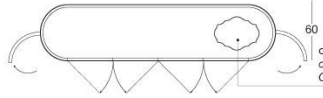

TECHNICAL DRAWINGS

scala 1:50