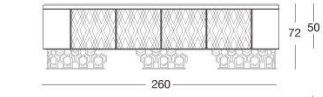

TECHNICAL DRAWINGS

scala 1:50