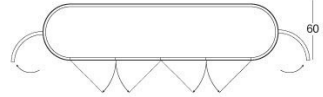

TECHNICAL DRAWINGS

scala 1:50