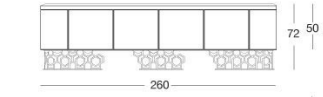

TECHNICAL DRAWINGS

scala 1:50