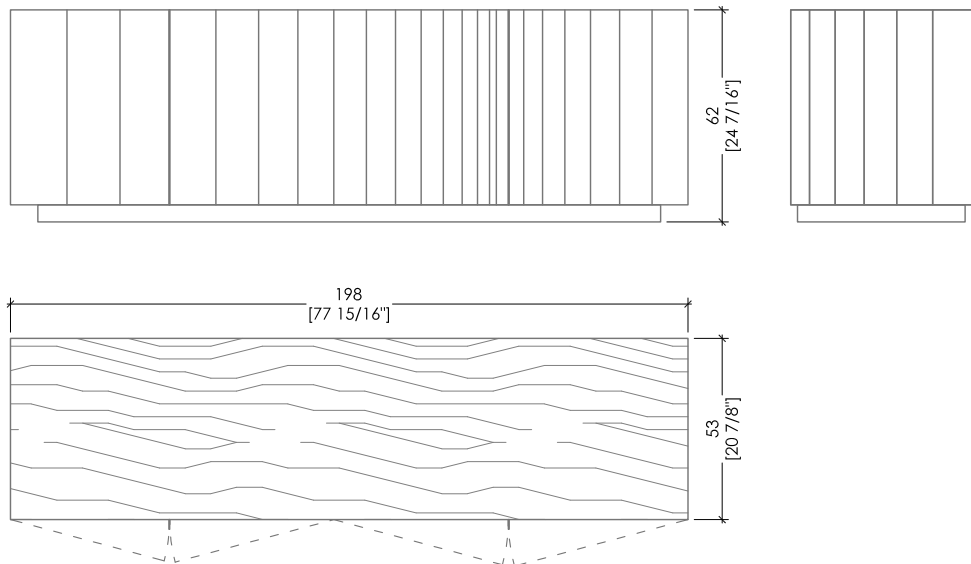

CREDENZA BASSA ST 11 LZ

“Stars” Collection design Bartoli Design

Sideboard with four hinged doors, with two internal drawers, side panels, doors and base clad with metal. Inside lined and top clad in walnut wood. Available in: Polished steel, brass, copper and burnished copper.

BEDIF
FEREN
TBEUN
IQUE

Disponibile in altre finiture e dimensioni / Available in other finishes and sizes

Next s.r.l. ■ Via Nuova Valassina 30 22060 Arosio (CO) - ITALY

Tel. +39 031 761450 ■ Fax +39 031 763311

www.laurameroni.com ■ info@laurameroni.com

Showroom Milan Via Durini 19 (3rd floor) Milan - ITALY ■ Visits by appointment

Copyright © NEXT s.r.l. 2013 All rights reserved