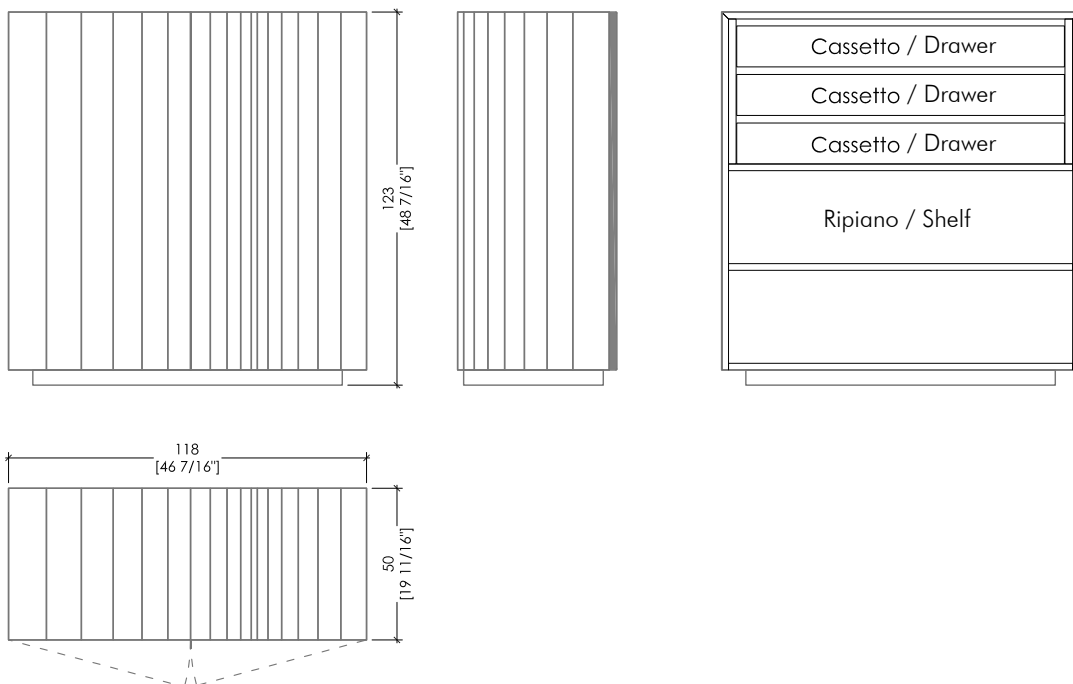

BEDIF
FEREN
TBEUN
IQUE

Disponibile in altre finiture e dimensioni / *Available in other finishes and sizes*

Next s.r.l. ■ Via Nuova Valassina 30 22060 Arosio (CO) - ITALY

Tel. +39 031 761450 ■ Fax +39 031 763311

www.laurameroni.com ■ info@laurameroni.com

Showroom Milan Via Durini 19 (3rd floor) Milan - ITALY ■ Visits by appointment

Copyright © NEXT s.r.l. 2013 All rights reserved