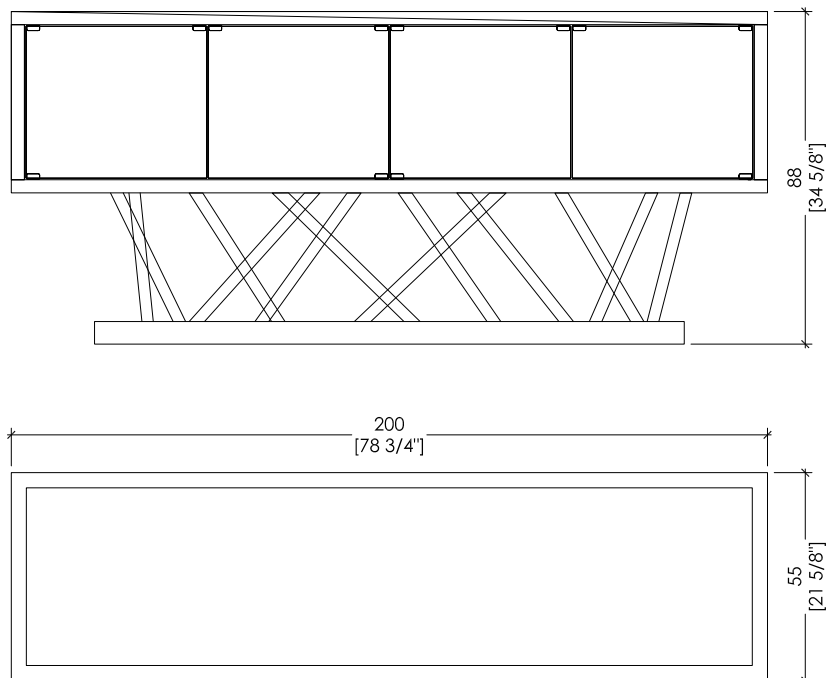

Acciaio lucido / Polished steel