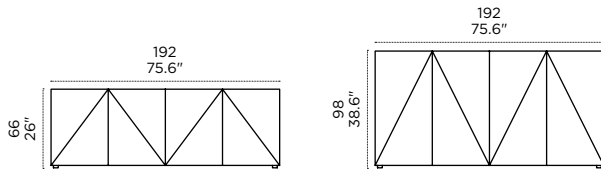

Misure e finiture / Sizes and finishes

Profondità/Depth = 50 cm/19.7"

Download high resolution photographs of this product from www.photos.horm.it

struttura
structure

laccato bianco
white lacquered

laccato nero
black lacquered