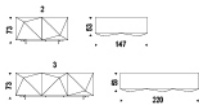

KAYAK

Design: Andrea Lucatello

DIMENSIONS

147x53x73h - 2
220x53x73h - 3

DESCRIPTION

2 or 3 doors sideboard in polished lacquered glossy black (L3), glossy white (L7), glossy moka (L4), glossy red (L8) or matt graphite (OP69) wood. Stainless steel feet, matt white (OP71) or graphite (OP69) varnished. Internal clear glass shelves. Internal drawer in the 3 doors version.