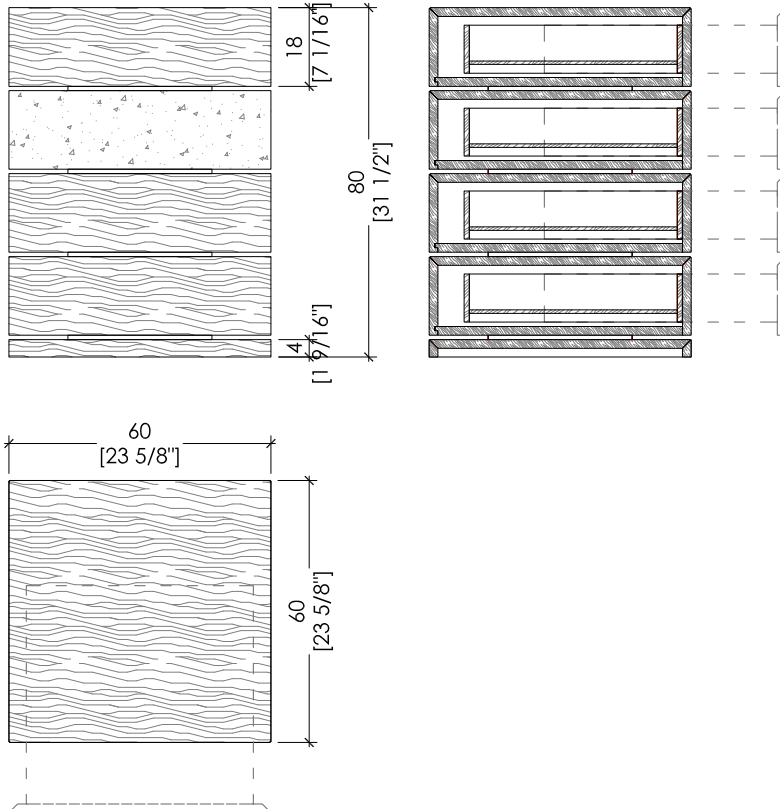

CASSETTIERA CUBICK

“Moving” Collection design Paolo Rusolen

Sectional and rotating chest of drawers, realized in different woods and lacquers.

Acero - RAL 6034 - Pero - Palissandro / Maple - RAL 6034 - Pear - Rosewood