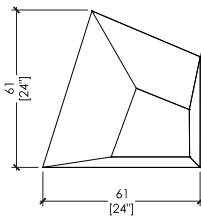

CONTENITORE CQ 101-103-105

“Cirque” Collection design Bartoli Design

BEDIF
FEREN
TBEUN
IQUE