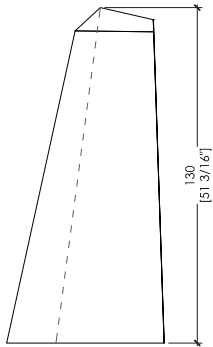

CONTENITORE CQ 101-103-105

“Cirque” Collection design Bartoli Design

BEDIF
FEREN
TBEUN
IQUE