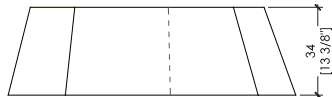

CONTENITORE CQ 101-103-105

“Cirque” Collection design Bartoli Design

BEDIF
FEREN
TBEUN
IQUE