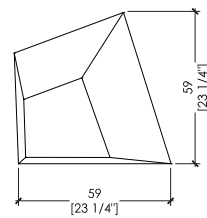

CONTENITORE CQ 101-103-105

“Cirque” Collection design Bartoli Design

BEDIF
FEREN
TBEUN
IQUE