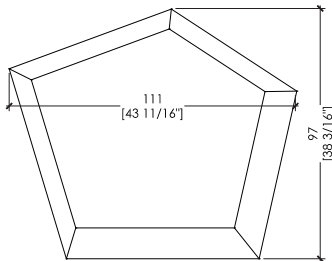

CONTENITORE CQ 101-103-105

“Cirque” Collection design Bartoli Design

BEDIF
FEREN
TBEUN
IQUE