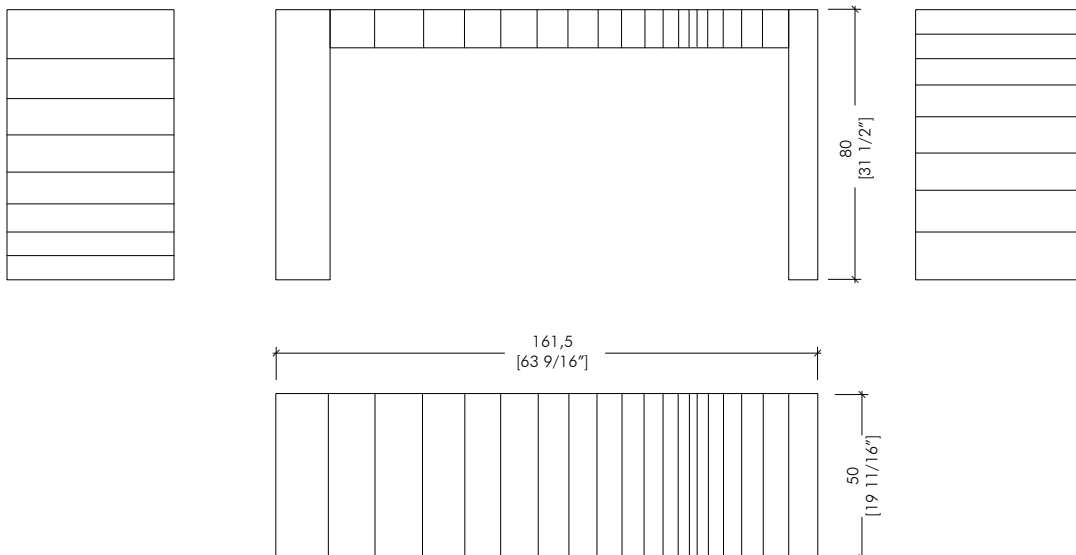

CONSOLLE ST 21 M

“Stars” Collection design Bartoli Design

Furnishings with a strong impact, surfaces divided into increasing and decreasing sequences of rectangles, in which the repetition of simple lines inspired by Op Art create a strong visual interaction with the observer. Available in polished steel, brass, copper and burnished copper.

BEDIF
FEREN
TBEUN
IQUE

Disponibile in altre finiture e dimensioni / Available in other finishes and sizes

Next s.r.l. ■ Via Nuova Valassina 30 22060 Arosio (CO) - ITALY

Tel. +39 031 761450 ■ Fax +39 031 763311

www.laurameroni.com ■ info@laurameroni.com

Showroom Milan Via Durini 19 (3rd floor) Milan - ITALY ■ Visits by appointment

Copyright © NEXT s.r.l. 2013 All rights reserved