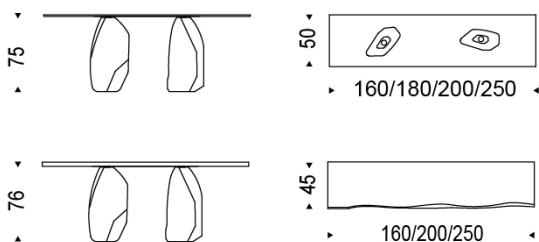

RAPA NUI

Design: Oriano Favaretto

DIMENSIONS

160x45x76h
160x50x75h
180x50x75h
200x45x76h
200x50x75h
250x45x76h
250x50x75h

DESCRIPTION

Console with legs in white or grey colored cement. 12mm top in clear, extra clear glass or solid Canaletto walnut, burned oak or natural oak with irregular edges. Wall anchorage is required.