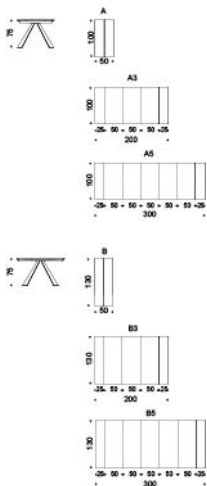

CONVIVIUM

Design: Giorgio Cattelan

DIMENSIONS

100x50/200x75h - A3
 100x50/300x75h - A5
 100x50x75h - A
 130x50/200x75h - B3
 130x50/300x75h - B5
 130x50x75h - B

DESCRIPTION

Extendible console with base in white or graphite embossed lacquered steel or in satine stainless steel. Top and extensions in laminated white climb,