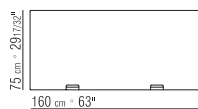

COD 20765

COD 20766

COD 20767