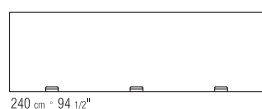

COD 20765

COD 20766

COD 20767