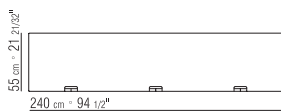

COD 20765

COD 20766

COD 20767