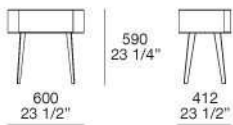

KELLY

EMMANUEL GALLINA (2016)

NKECDKE1