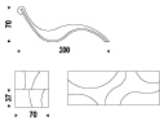

SYLVESTER

Design: Leonardo Dainelli

DIMENSIONS

70x200x70h

DESCRIPTION

Upholstered chaise longue with steel and wood frame. Covered in soft leather or synthetic leather as per our sample card. Chromed details. The cover is not removable.